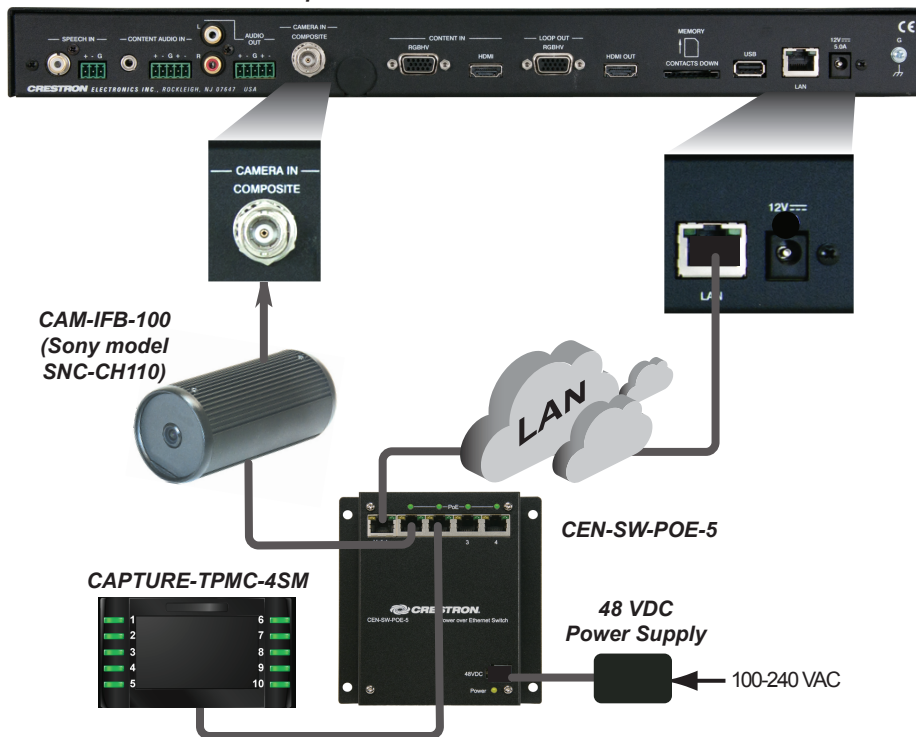

CAPTURE-HD Camera Hookup

The specific patents that cover Crestron products are listed at www.crestronpatents.com.

Crestron, the Crestron logo, Capture HD, and CaptureLiveHD are either trademarks or registered trademarks of Crestron Electronics, Inc. in the United States and/or other countries. Sony is either a trademark or registered trademark of Sony Corporation in the United States and/or other countries. Other trademarks and trade names may be used in this document to refer to either the entities claiming the marks and names or their products. Crestron disclaims proprietary interest in the marks and names of others.
© 2011 Crestron Electronics, Inc.

For details, refer to the latest version of the **CAPTURE-HD & CAPTURE-HD-PRO** Operations Guide, Doc. 7233.

QUICKSTART DOC. 7323A (2032911) 12.11

www.crestron.com

888.273.7876

201.767.3400