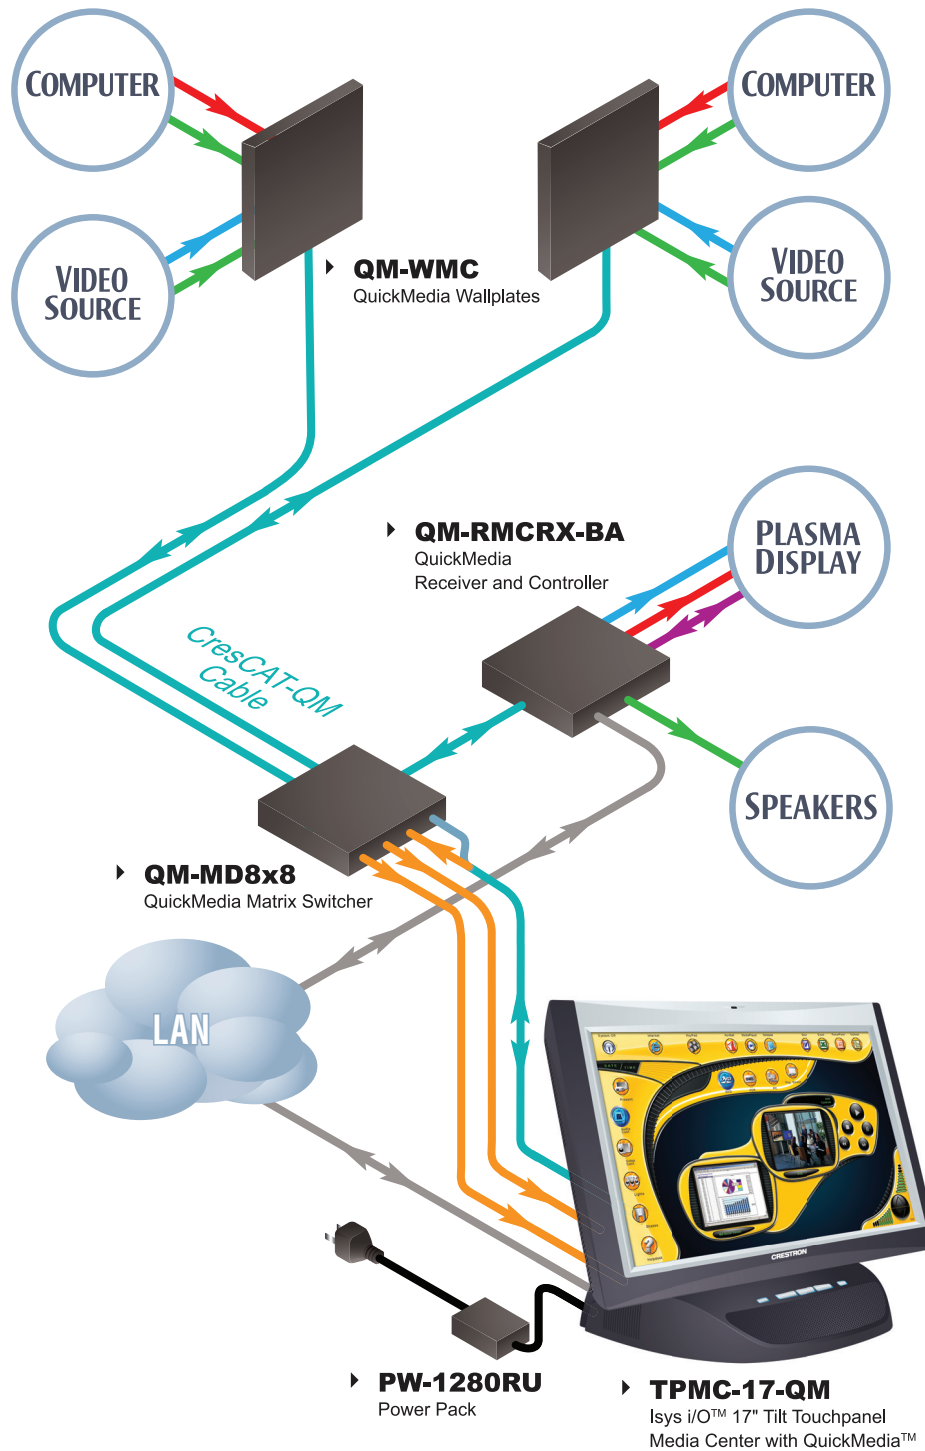

TPMC-17-QM in a QuickMedia System

Color Key		
● Control	● Video	● Audio
● CAT5E	● Cresnet	● LAN
● RGB	● CresCAT	