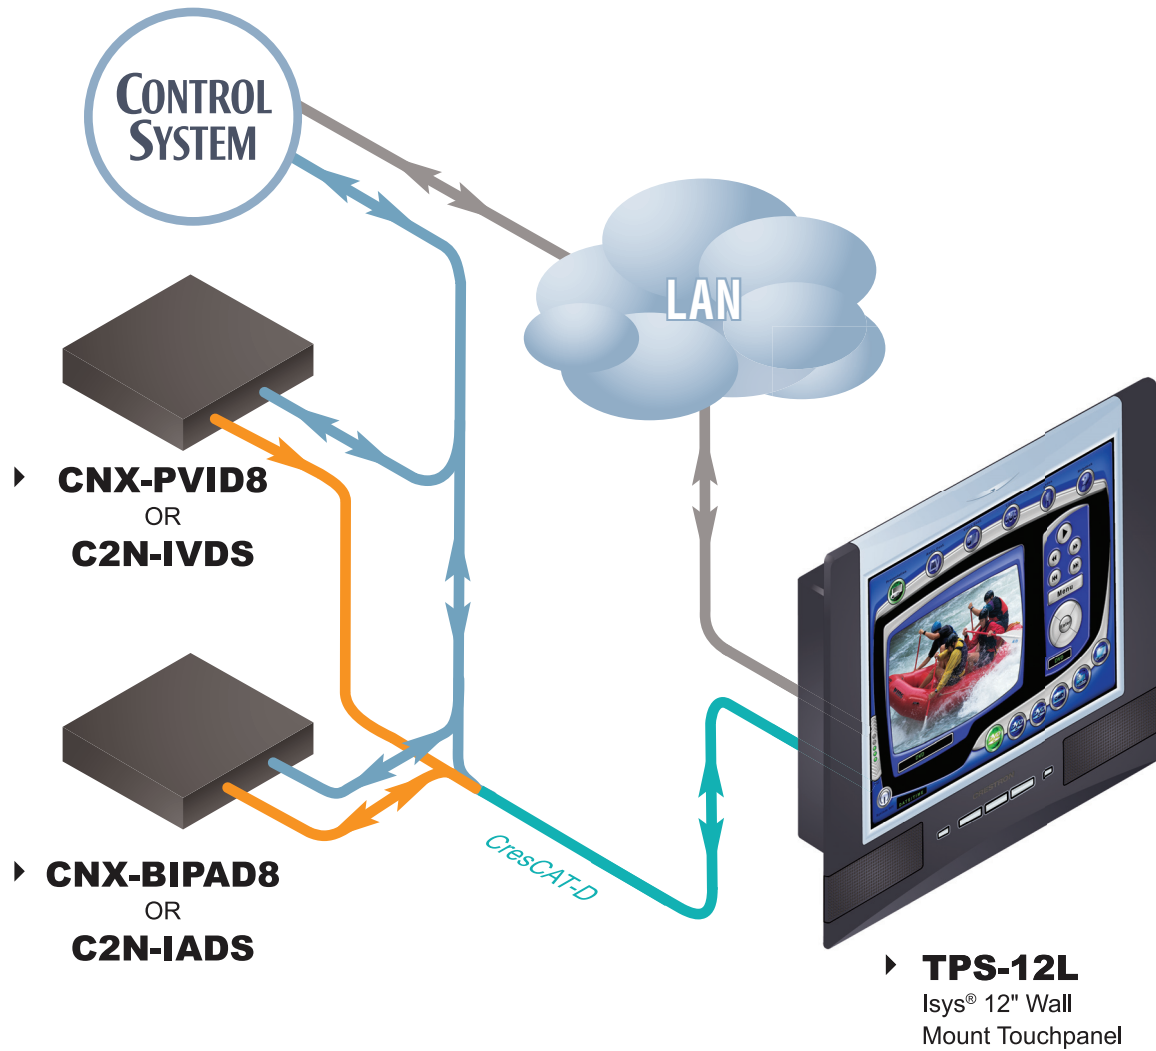

TPS-12L in a CAT5 AV Distribution System

Color Key		
● Control	● Video	● Audio
● CAT5E	● Cresnet	● LAN
● RGB	● CresCAT	