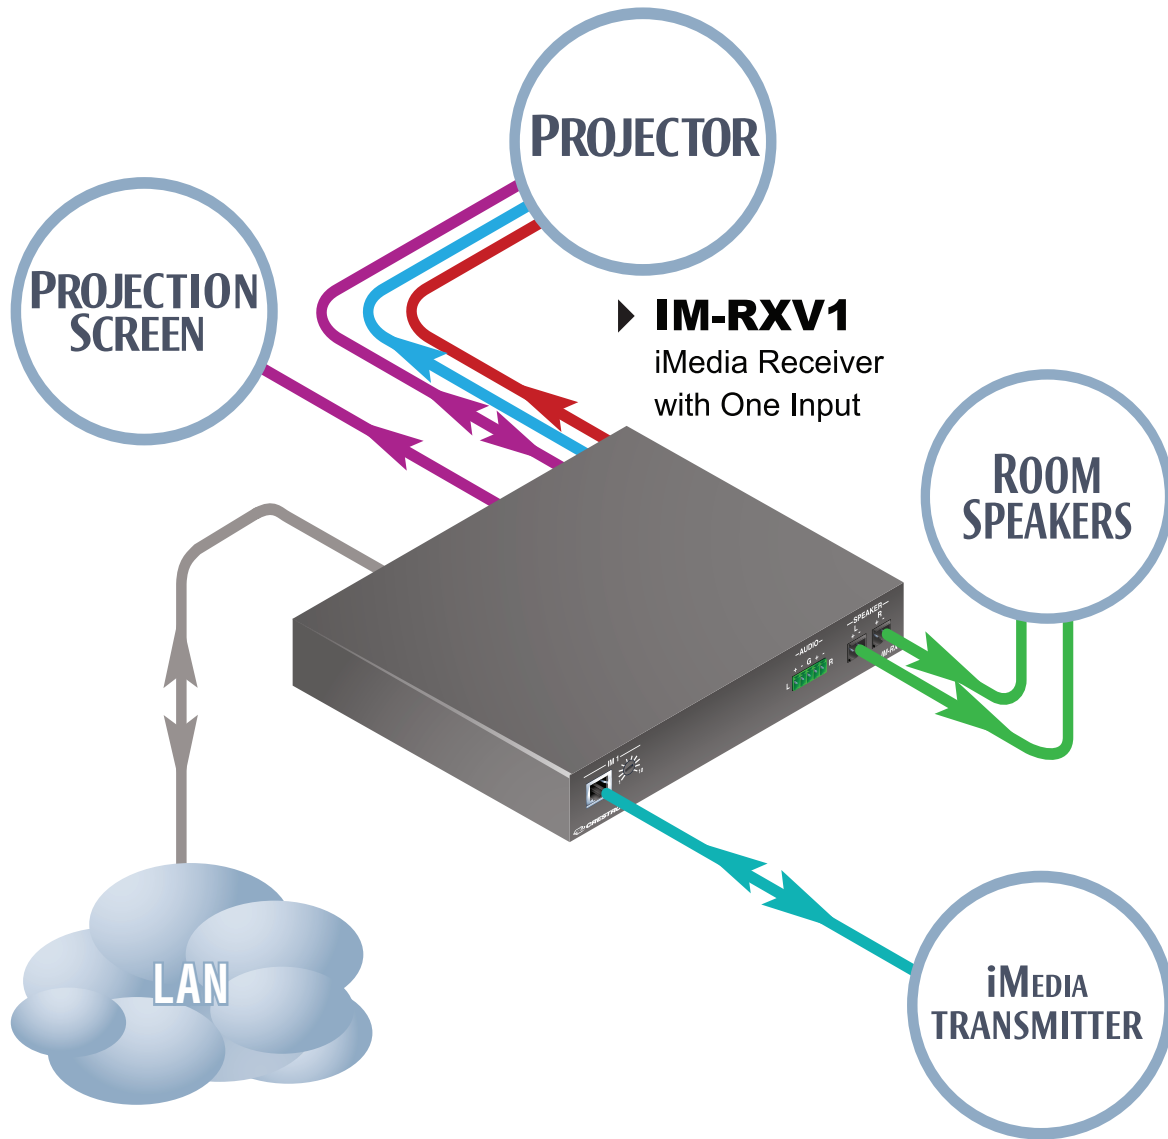

Typical IM-RXV1 Connections

Color Key		
● Control	● Video	● Audio
● CAT5E	● Cresnet	● LAN
● RGB	● CresCAT	