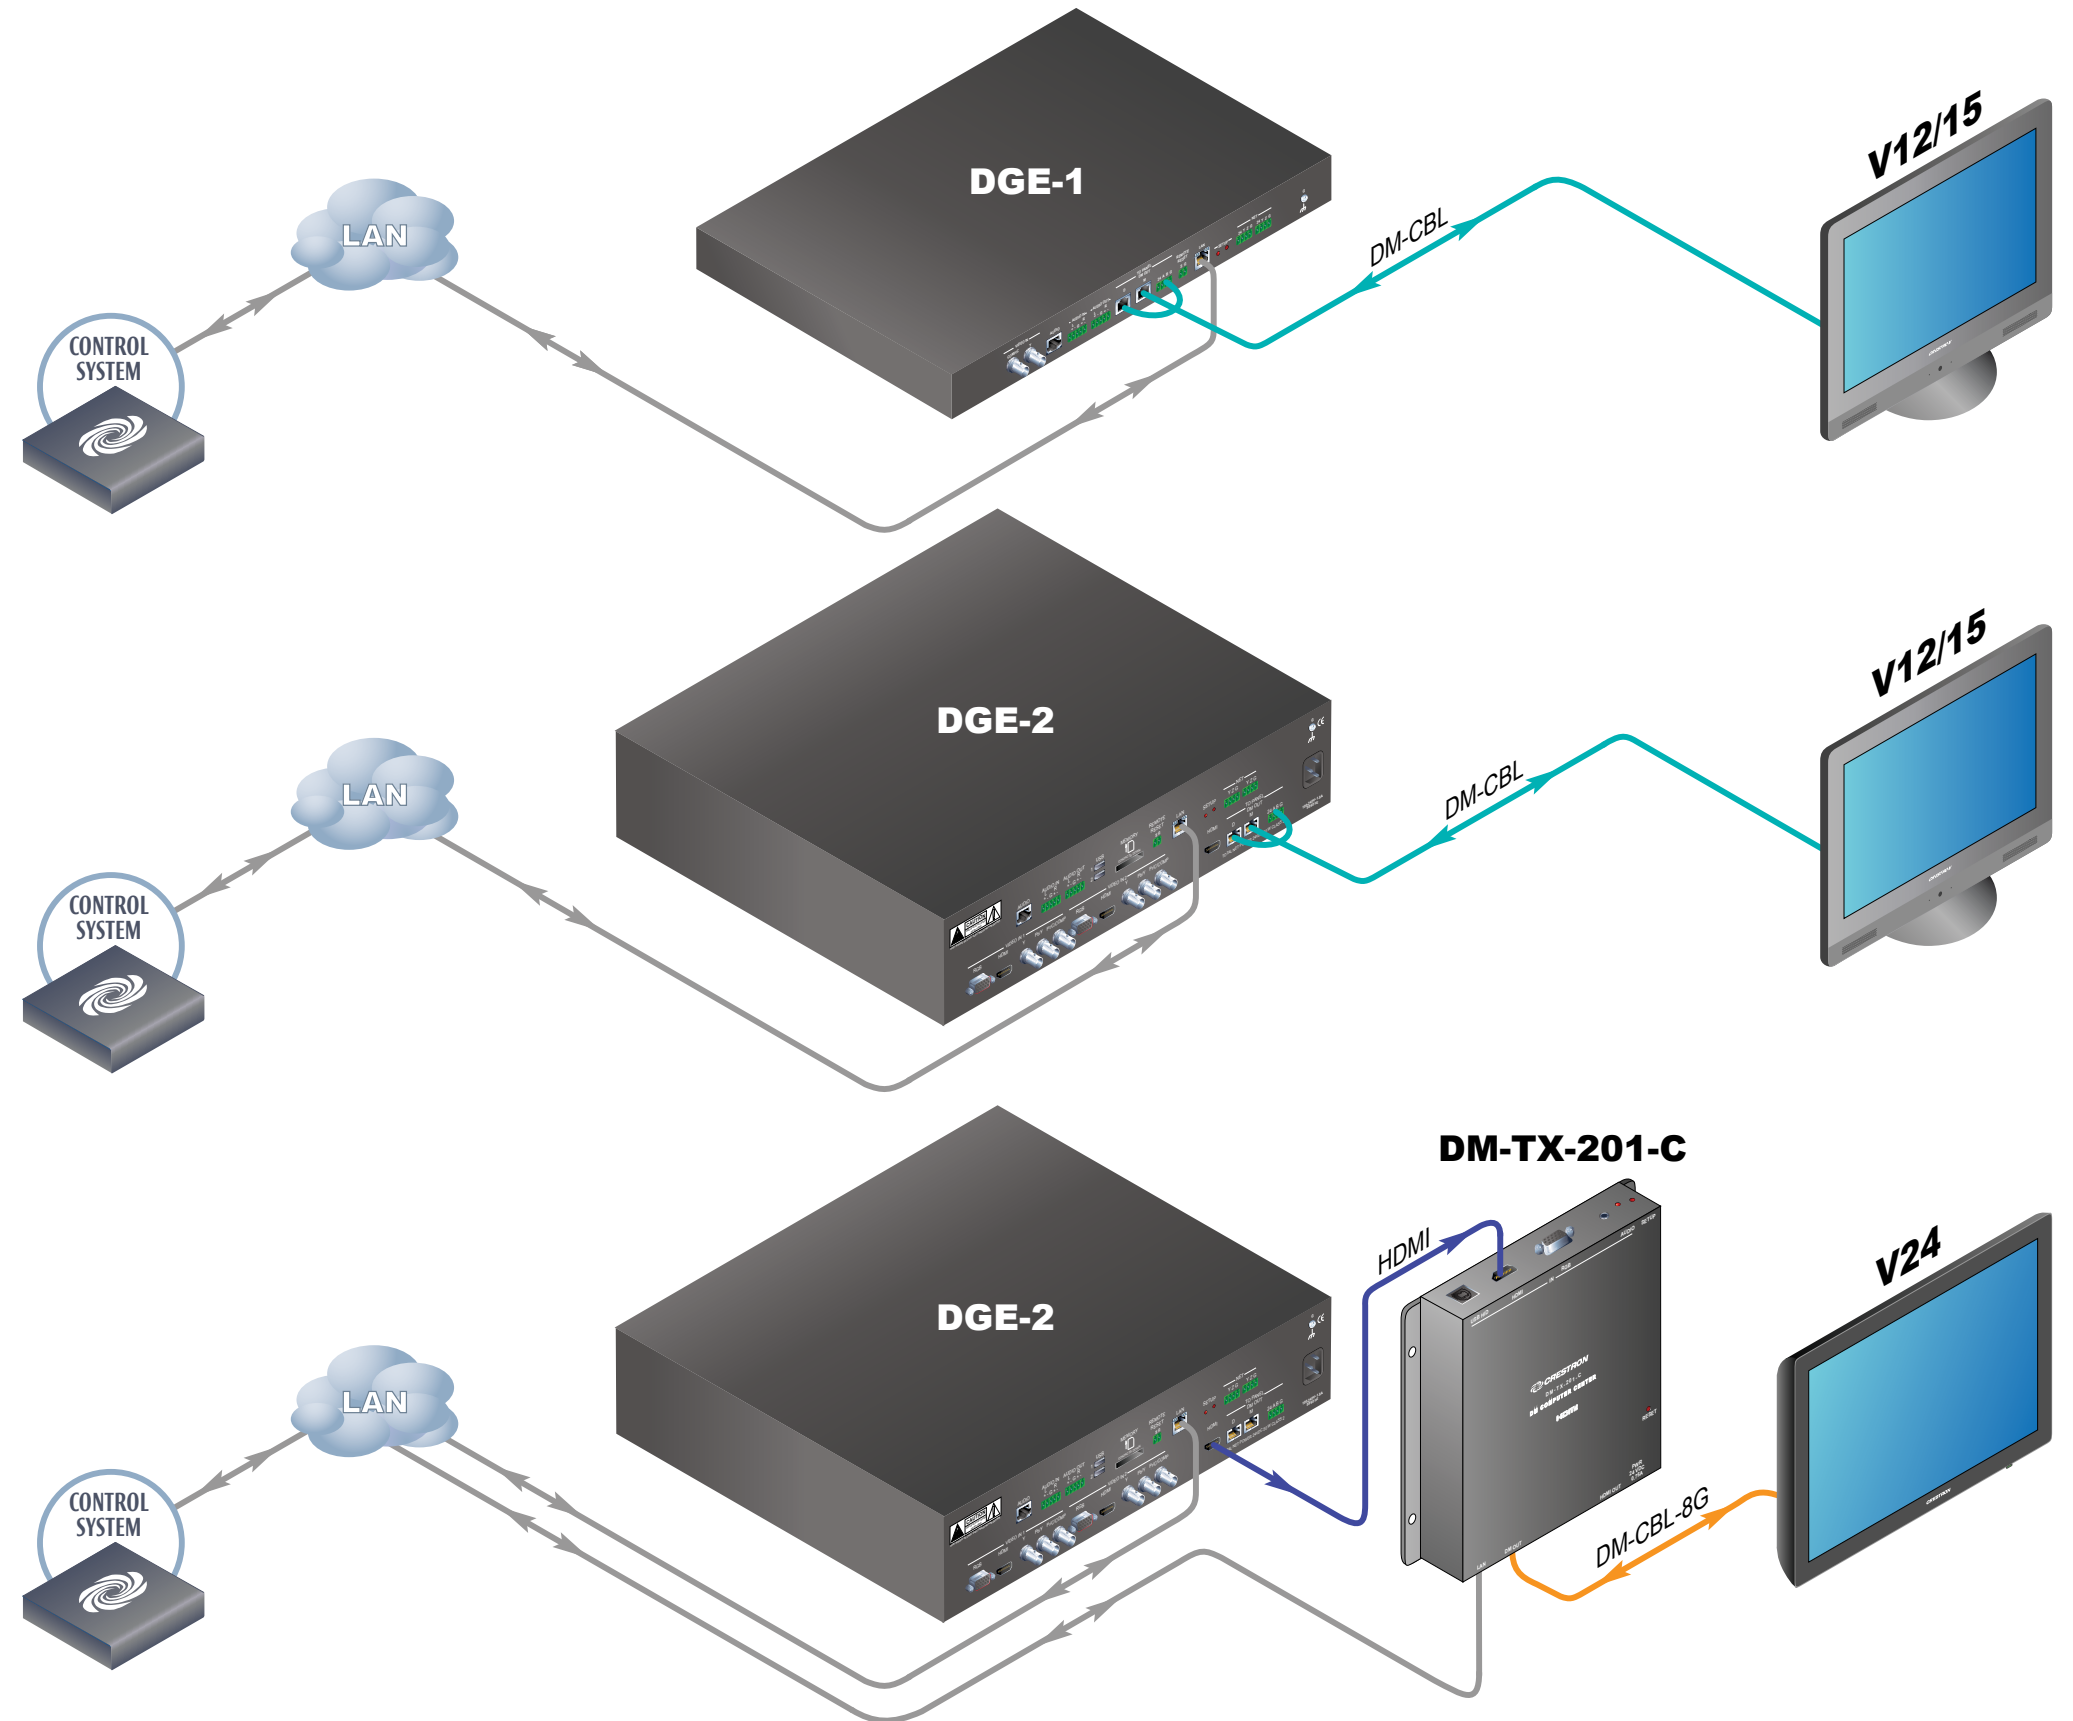

V-Panel & DGE Compatibility

Cable Cross Reference

Touch Panel	Cable
V12, V15	DM Cable (DM-CBL) 
V24	DM 8G Cable (DM-CBL-8G) 

Compatibility Cross Reference

Touch Panel	DGE-1	DGE-2
V12	•	•
V15	•	•
V24		requires DM-TX-201-C

Color Key

- LAN
- HDMI
- DM Cable
- DM 8G Cable

NOTE: The V24 is not compatible with the DGE-1