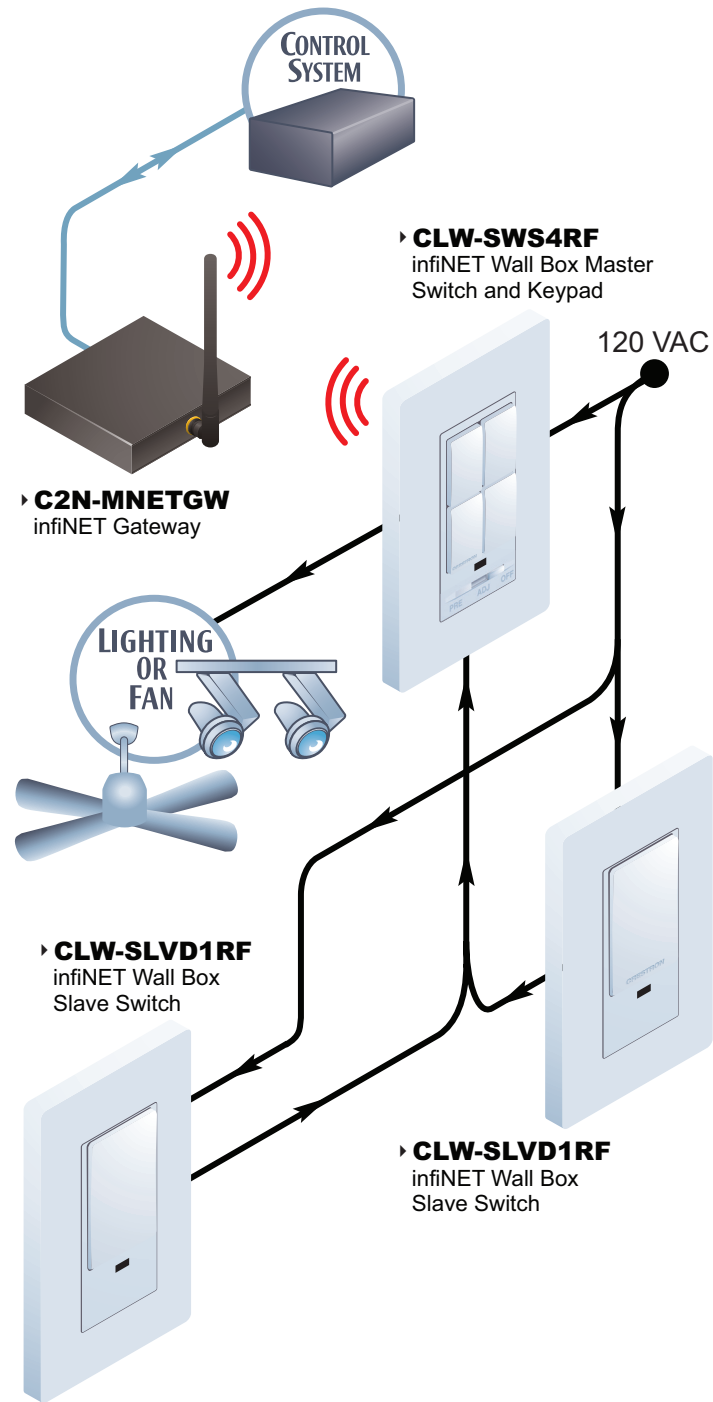

Typical CLW-SWS4RF Connections

Color Key		
● Control	● Video	● Audio
● CAT5E	● Cresnet	● LAN
● RGB	● CresCAT	