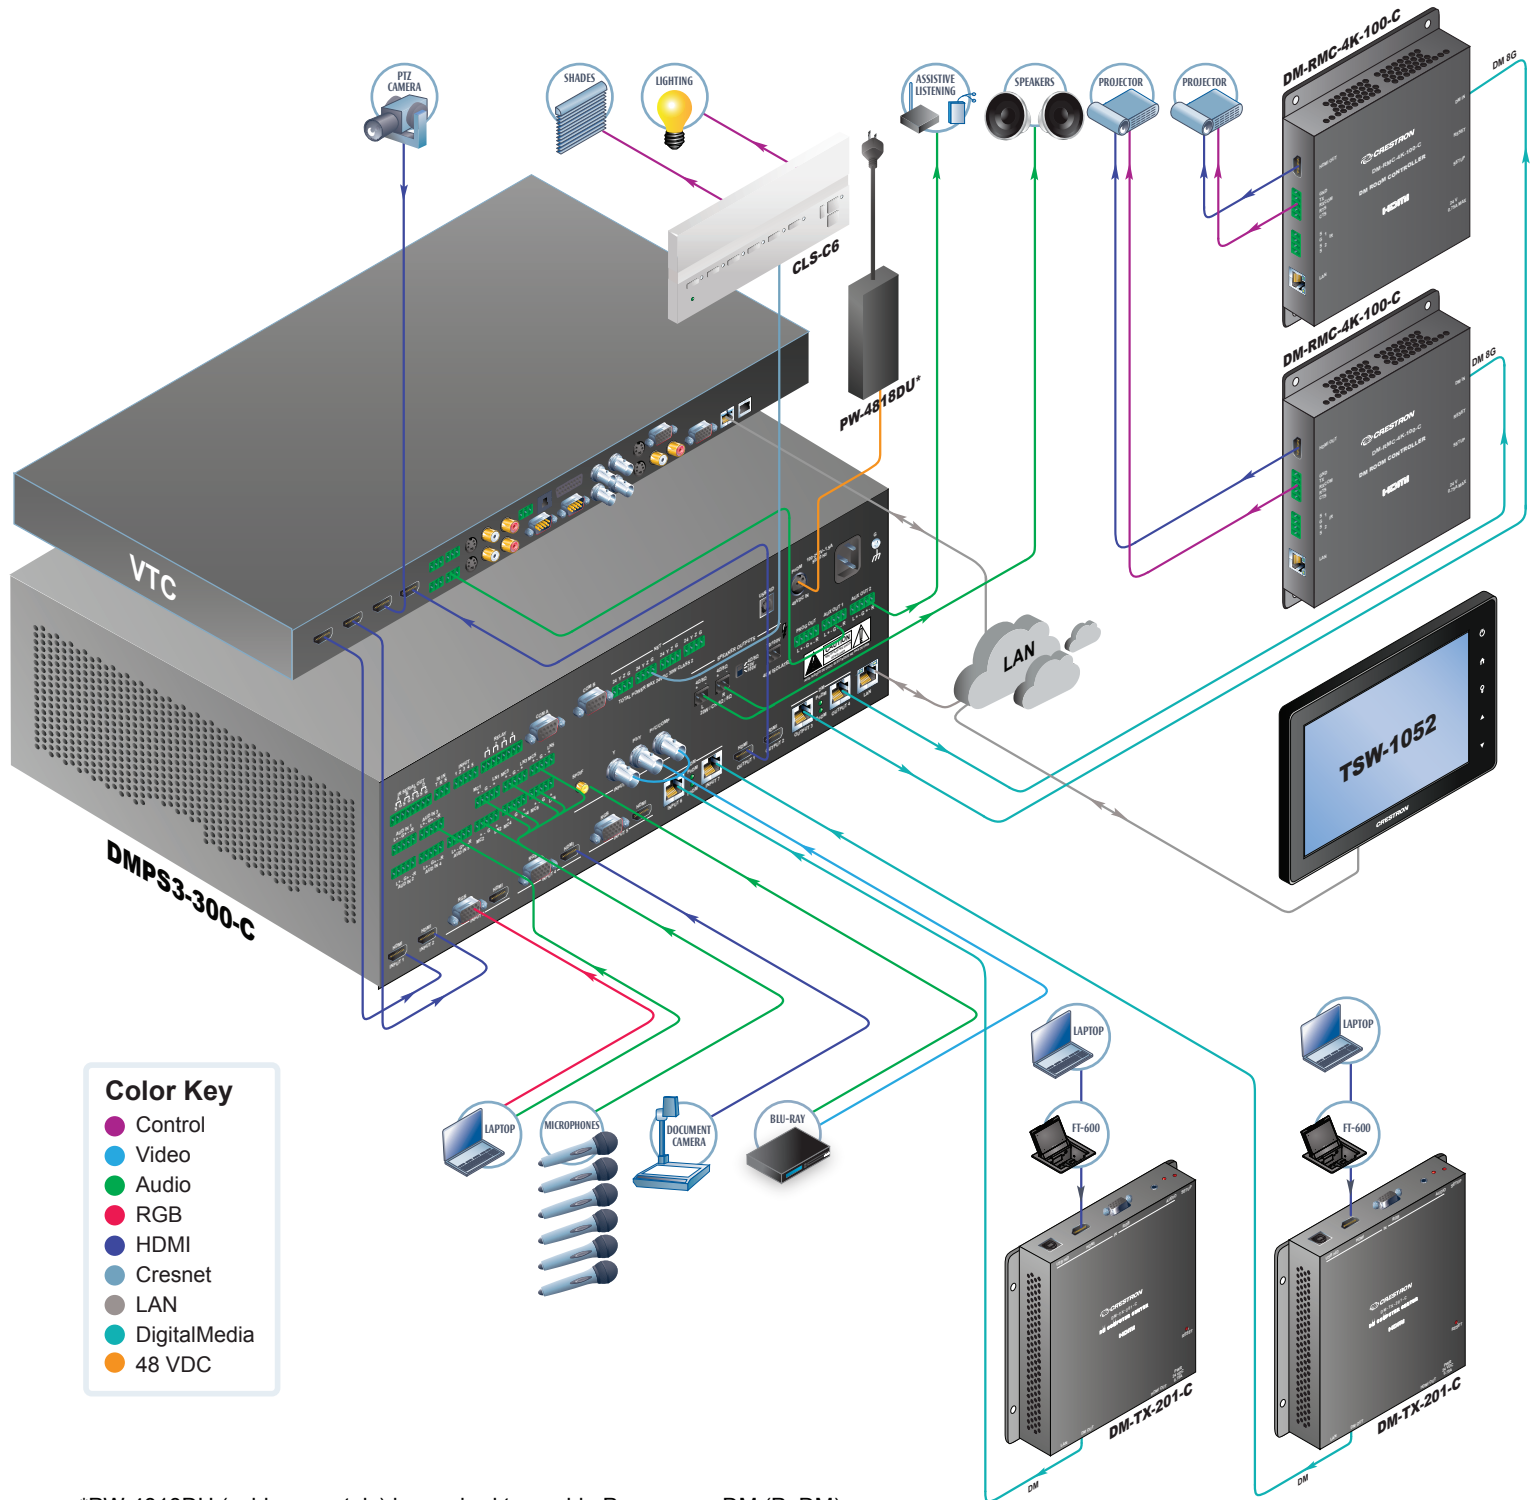

DMPS3-300-C video conference room

*PW-4818DU (sold separately) is required to enable Power over DM (PoDM), which supplies power to PoDM compatible DM 8G+ Transmitters and Receivers.