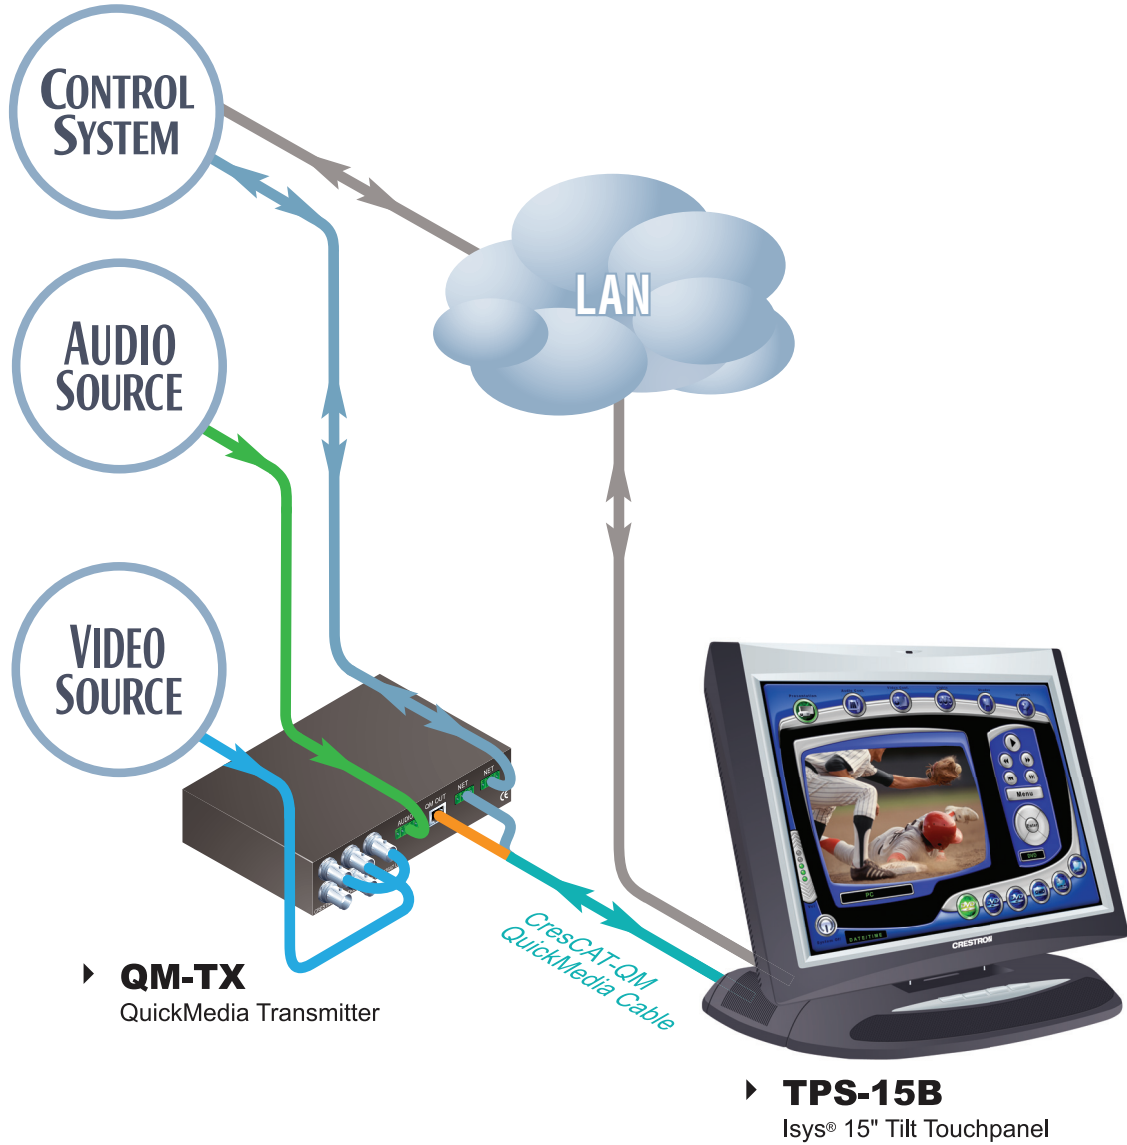

TPS-15B using QuickMedia

Color Key		
● Control	● Video	● Audio
● CAT5E	● Cresnet	● LAN
● RGB	● CresCAT	