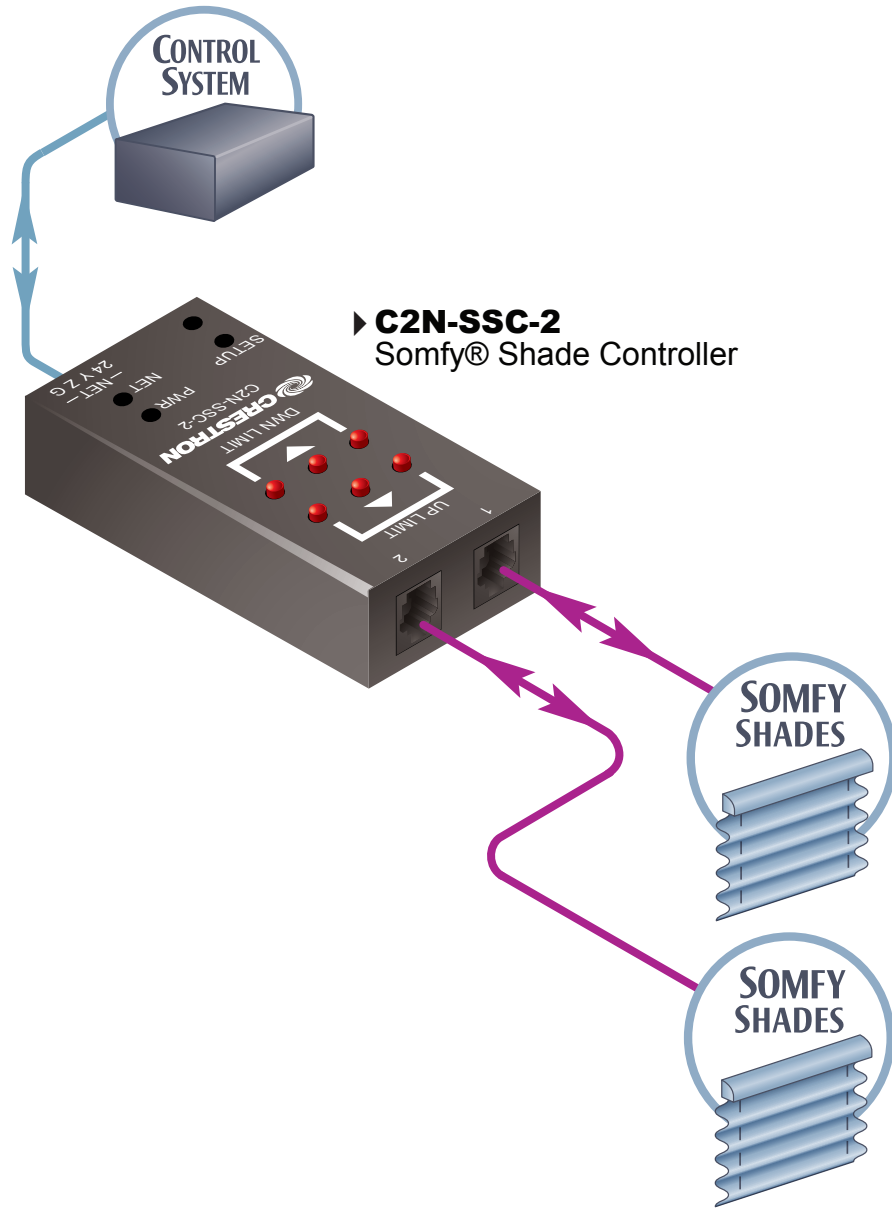

# Crestron Lighting

## C2N-SSC-2 Somfy Shade/Drape Controller

Color Key						
● RGB	● Video	● CresCAT-QM				
● Audio	● Cresnet	● LAN	● Control			