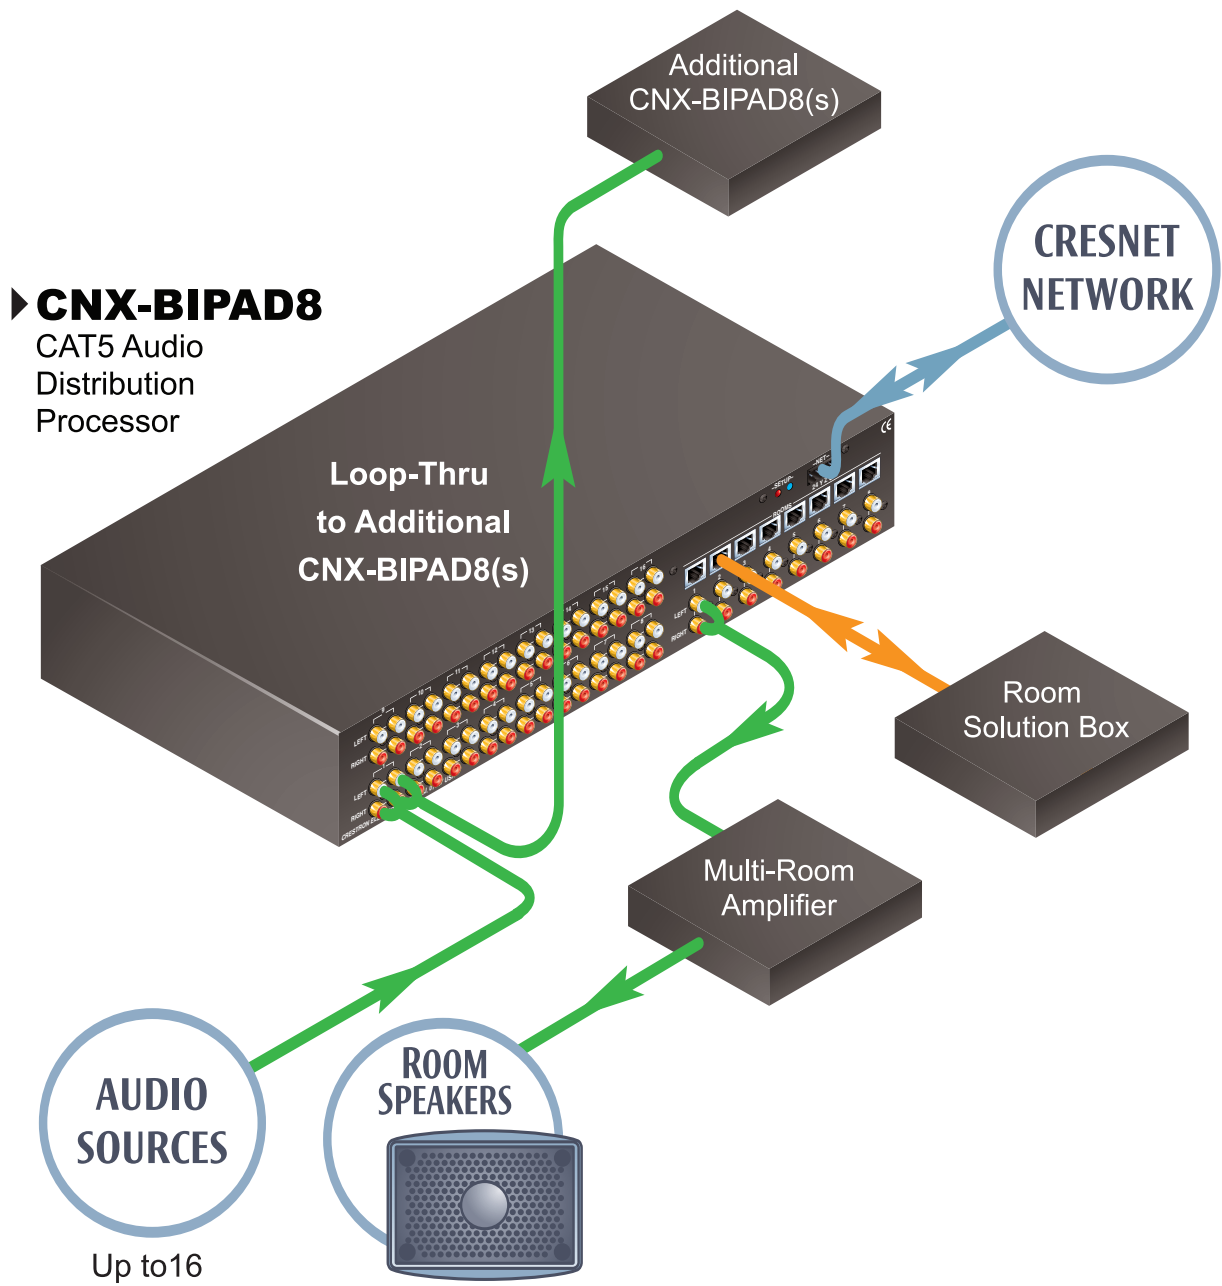

Typical CNX-BIPAD8 Connections

Color Key		
● Control	● Video	● Audio
● CAT5E	● Cresnet	● LAN
● RGB	● CresCAT	