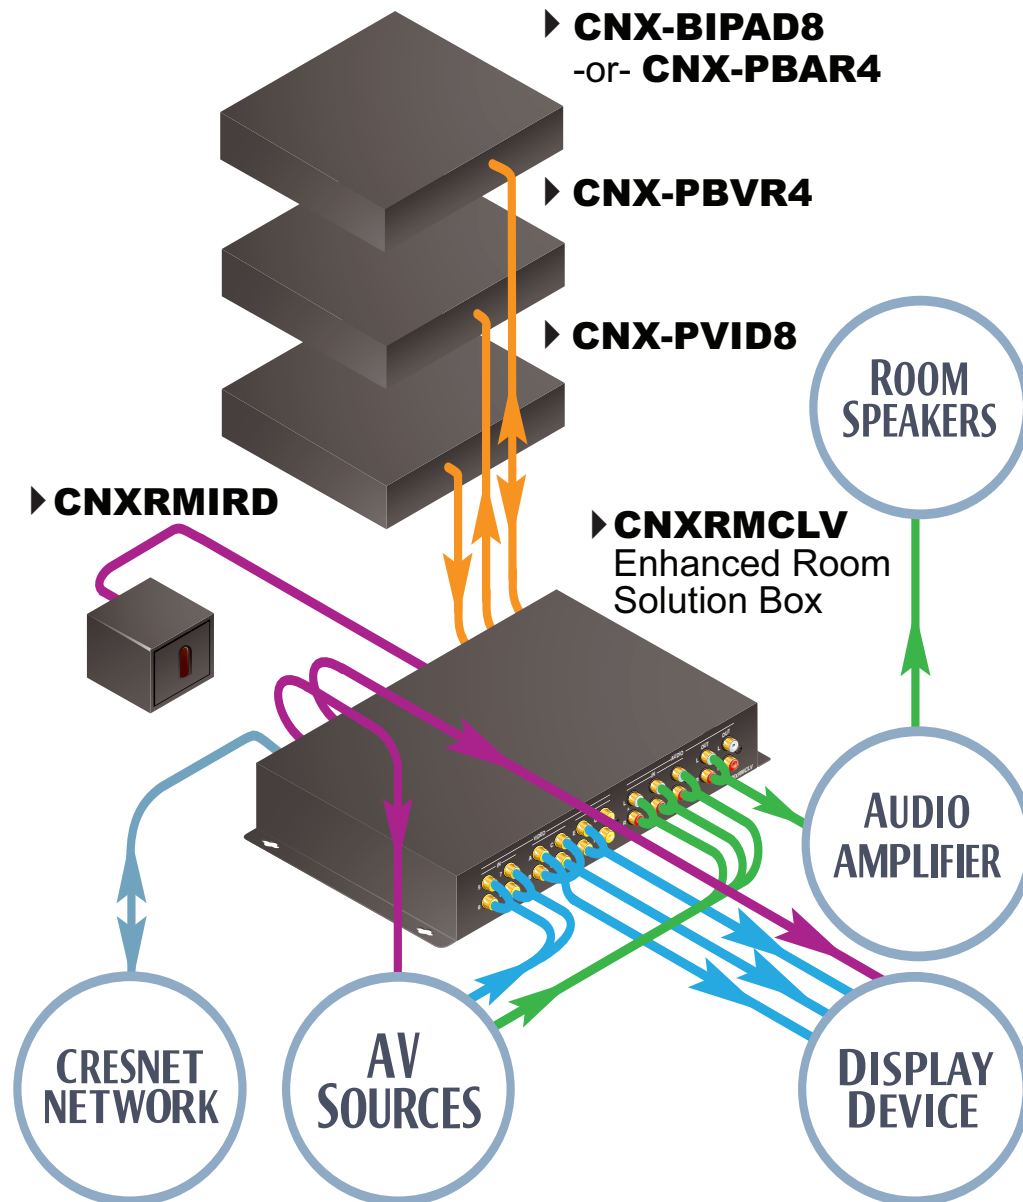

Typical CNXRMCLV Connections

| Color Key | | |
|-----------|-----------|---------|
| ● Control | ● Video | ● Audio |
| ● CAT5E | ● Cresnet | ● LAN |
| ● RGB | ● CresCAT | |