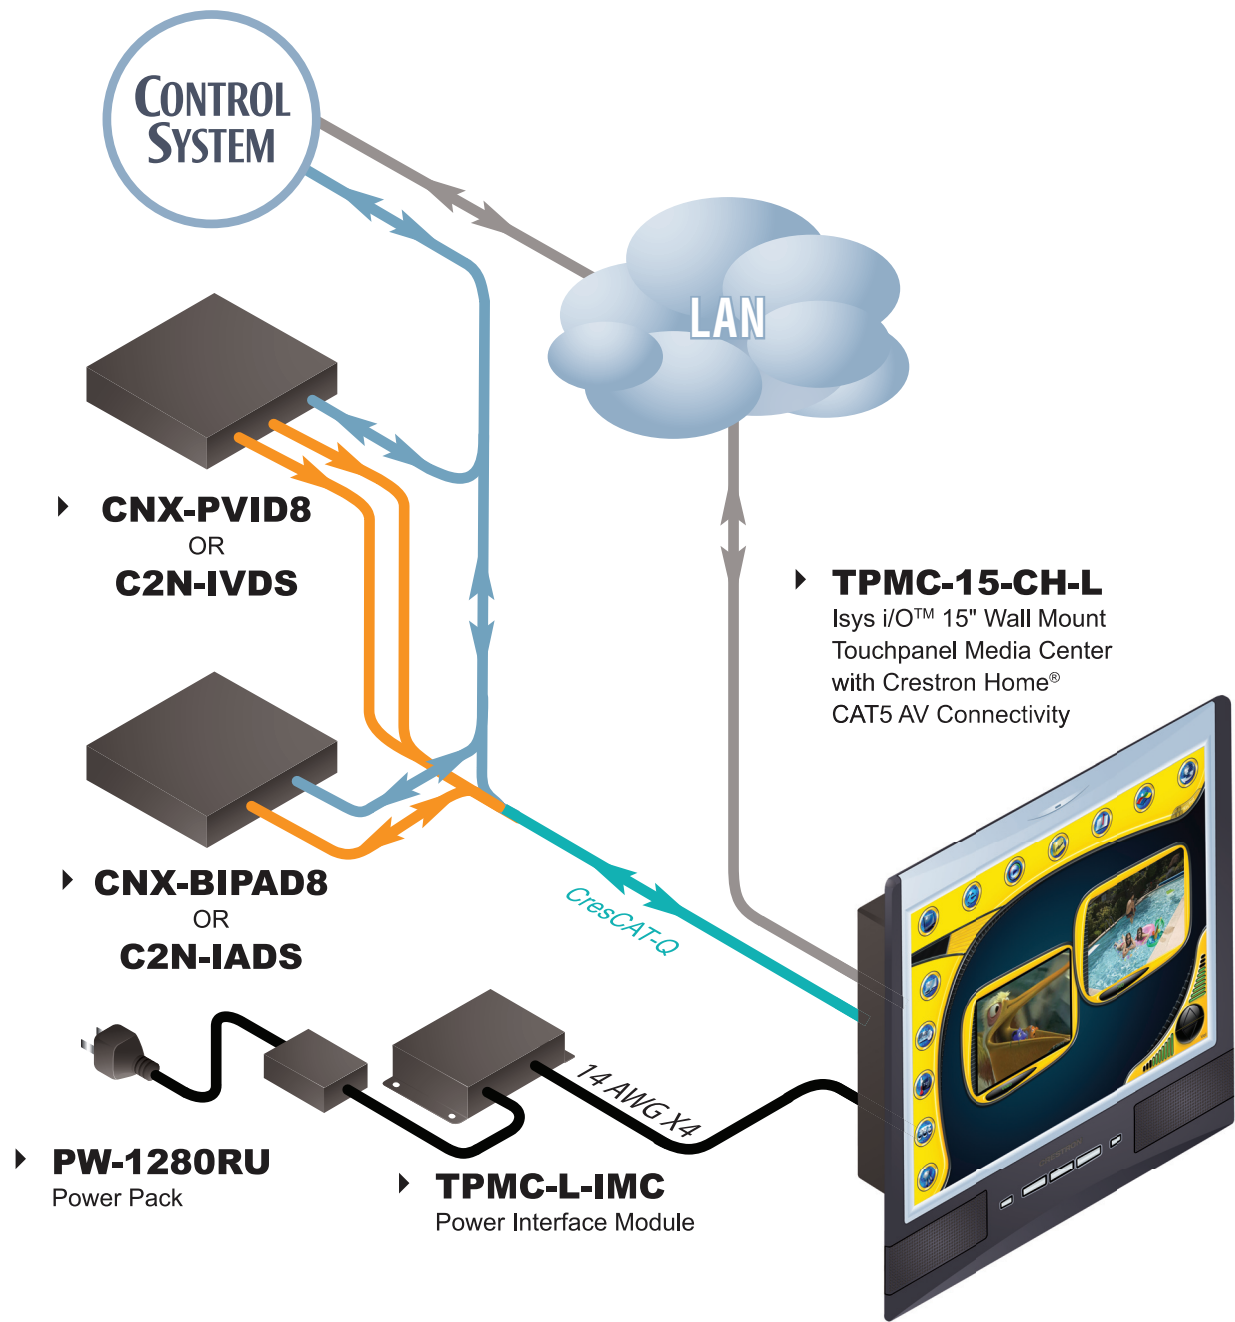

# TPMC-15-CH-L in a CAT5 AV Distribution System

| Color Key |           |         |
|-----------|-----------|---------|
| ● Control | ● Video   | ● Audio |
| ● CAT5E   | ● Cresnet | ● LAN   |
| ● RGB     | ● CresCAT |         |