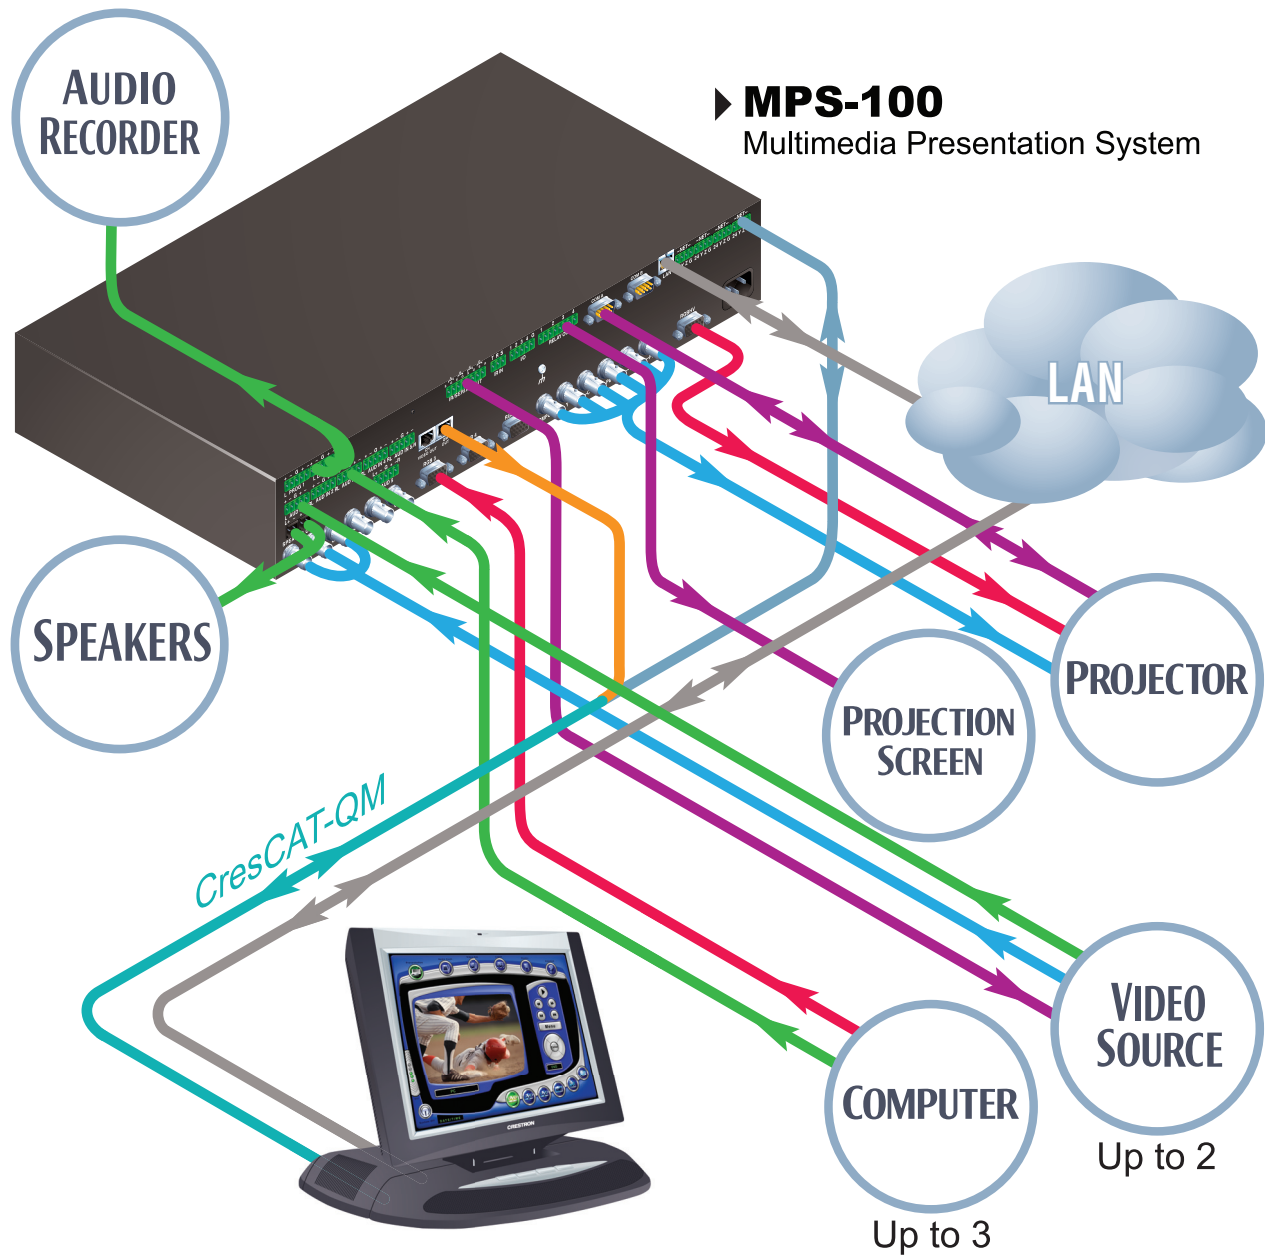

Typical MPS-100 Application

Color Key		
● Control	● Video	● Audio
● CAT5E	● Cresnet	● LAN
● RGB	● CresCAT	