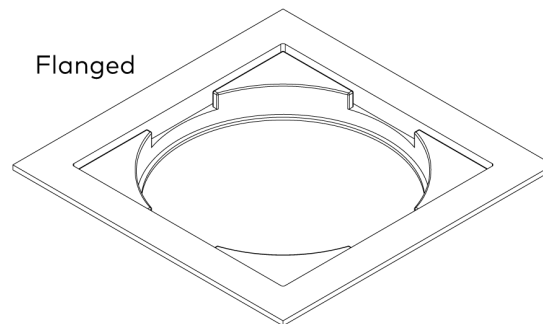

Square Trim Rings

Flush

Invisible

Flanged

ULTIMATE IC3-SA-WOOFER/TWEETER-W-T-KIT

Ultimate 3 in. All Weather In-Ceiling Kit (Woofers and Tweeter)

Round Trim Rings

Flush