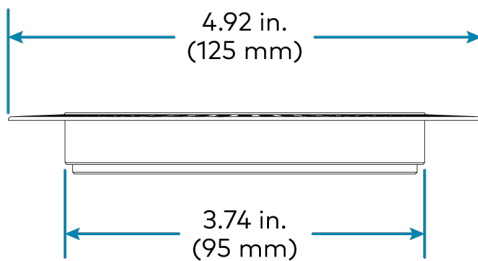

ULTIMATE IC3-AW-SA-TWEETER-EACH Dimensions and Weight

Height	5.57 in. (141 mm)
Diameter	2.85 in. (72 mm)
Weight	0.55 lb (0.24 kg)

Square Trim Rings Dimension

Flush	Diameter: 3.94 in. (100 mm)
Invisible	External Diameter: 5.12 in. (130 mm) Internal Diameter: 3.94 in. (100 mm)
Flanged	External Diameter: 4.88 in. (124 mm) Internal Diameter: 3.94 in. (100 mm)

Round Trim Rings Dimension

Flush	Diameter: 3.74 in. (95 mm)
Invisible	External Diameter: 4.92 in. (125 mm) Internal Diameter: 3.74 in. (95 mm)
Flanged	External Diameter: 4.69 in. (119 mm) Internal Diameter: 3.74 in. (95 mm)

Adjustable Bracket Length

Minimum 14.25 in.
(362 mm)

Maximum 24.00 in.
(610 mm)

6.67 in.
(169 mm)

Minimum 0.5 in.
(13 mm)

Maximum 1.38 in.
(35 mm)

14.00 in.
(356 mm)

8.00 in.
(203 mm)

Square Trim Rings

Flush

Invisible

Flanged

ULTIMATE IC3-SA-WOOFER/TWEETER-W-T-KIT

Ultimate 3 in. All Weather In-Ceiling Kit (Woofers and Tweeter)

Round Trim Rings

Flush