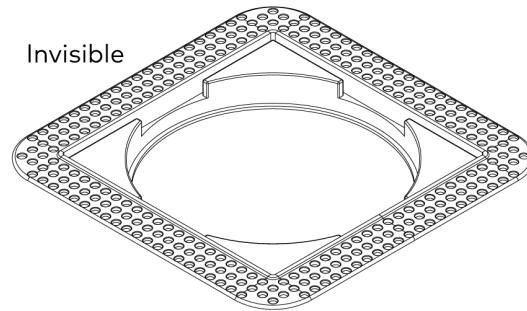

ULTIMATE IC3-SA-WOOFER/TWEETER-W-T-KIT

Ultimate 3 in. All Weather In-Ceiling Kit (Woofers and Tweeter)

ULTIMATE IC3-AW-SA-TWEETER-EACH

ULTIMATE IC3-SA-WOOFER/TWEETER-W-T-KIT

Ultimate 3 in. All Weather In-Ceiling Kit (Woofers and Tweeter)

Square Trim Rings

Flush

Invisible

Flanged

ULTIMATE IC3-SA-WOOFER/TWEETER-W-T-KIT

Ultimate 3 in. All Weather In-Ceiling Kit (Woofers and Tweeter)

Round Trim Rings

Flush