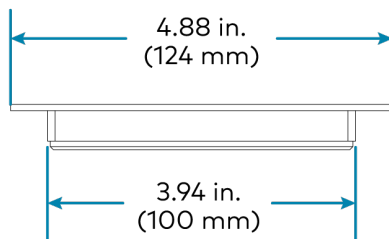

ULTIMATE IC3-SA-WOOFER/TWEETER-W-T-KIT

Ultimate 3 in. All Weather In-Ceiling Kit (Woofers and Tweeter)

Square Trim Rings

Invisible