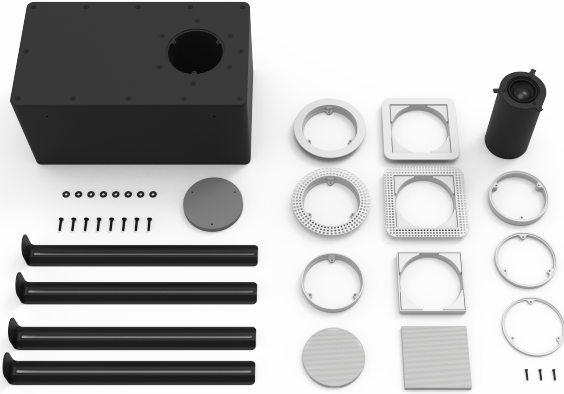

ULTIMATE IC3-SA-WOOFER/TWEETER-W-T-KIT

Ultimate 3 in. All Weather In-Ceiling Kit (Woofers and Tweeter)

- *Audiophile performance 2-way all weather in-ceiling speaker*
- *6 in. (152 mm) carbon fiber woofer*
- *2 in. (51 mm) wideband ceramic coated aluminum tweeter*
- *IP66 rated for dust and water with weatherized construction*
- *75 W (RMS), 200 W (Peak) power handling*
- *44 Hz to 20 kHz (± 3 dB) frequency response*
- *8 Ohms nominal impedance*
- *Various square and round trim rings and grilles*

The Crestron Ultimate in-ceiling speaker made by Origin Acoustics delivers the pinnacle of performance for demanding residential installations.

The [ULTIMATE IC3-SA-WOOFER/TWEETER-W-T-KIT](#) is an in-ceiling speaker that resembles 3.5 in. (89 mm) designer lighting, blending seamlessly into the ceiling alongside a [LFX-DL-TUNC](#) for a sophisticated, uniform appearance. Weatherized construction allows for use in a shower, sauna, locker room, yacht, and marine applications.

The installation process is simplified with built-in rails that secure the woofer enclosure directly to the ceiling joists, ensuring a level and secure fit. The tweeter is locked into place with a twist and hex screw.

The included trim-ring kit features six different designs, including the latest invisible flush-mount options, and both round and square grilles, enabling the selection of the ideal trim to match any interior. Three spacer rings are also included to allow for ceiling material depths of up to 1.38 in. (35 mm).