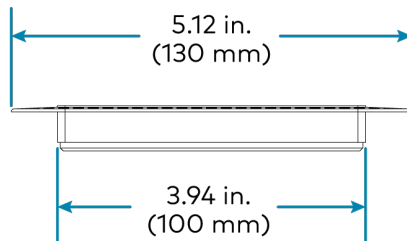

ULTIMATE IC3-AW-SA-TWEETER-EACH Dimensions and Weight

Height	5.57 in. (141 mm)
Diameter	2.85 in. (72 mm)
Weight	0.55 lb (0.24 kg)

Square Trim Rings Dimension

Flush	Diameter: 3.94 in. (100 mm)
Invisible	External Diameter: 5.12 in. (130 mm) Internal Diameter: 3.94 in. (100 mm)
Flanged	External Diameter: 4.88 in. (124 mm) Internal Diameter: 3.94 in. (100 mm)

Adjustable Bracket Length

Minimum 14.25 in.
(362 mm)

Maximum 24.00 in.
(610 mm)

6.67 in.
(169 mm)

Minimum 0.5 in.
(13 mm)

Maximum 1.38 in.
(35 mm)

14.00 in.
(356 mm)

8.00 in.
(203 mm)

ULTIMATE IC3-SA-WOOFER/TWEETER-W-T-KIT

Ultimate 3 in. All Weather In-Ceiling Kit (Woofers and Tweeter)

ULTIMATE IC3-AW-SA-TWEETER-EACH

ULTIMATE IC3-SA-WOOFER/TWEETER-W-T-KIT

Ultimate 3 in. All Weather In-Ceiling Kit (Woofers and Tweeter)

Square Trim Rings

Flush

Invisible

Flanged

ULTIMATE IC3-SA-WOOFER/TWEETER-W-T-KIT

Ultimate 3 in. All Weather In-Ceiling Kit (Woofers and Tweeter)

Round Trim Rings

Flush