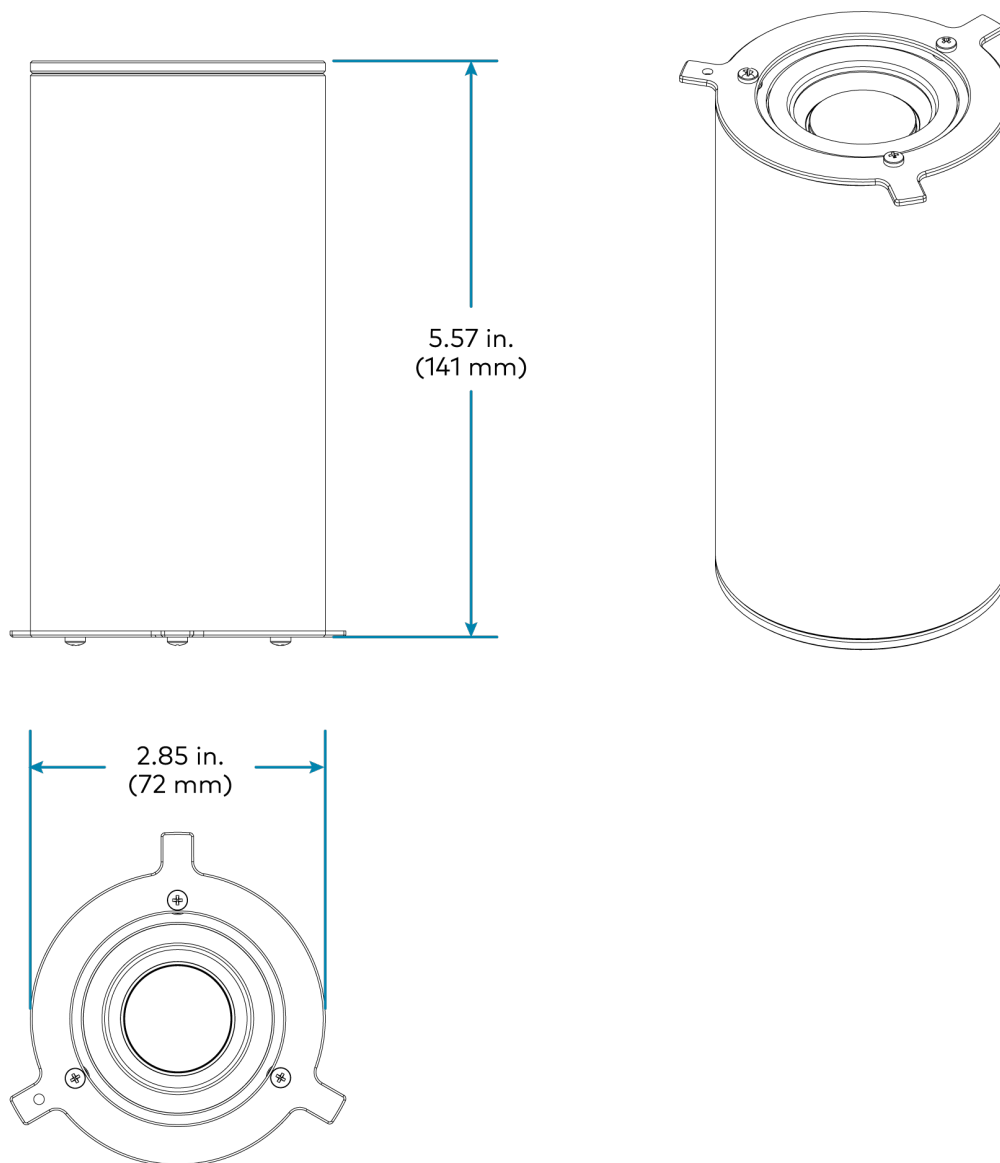

ULTIMATE IC3-SA-WOOFER/TWEETER-W-T-KIT

Ultimate 3 in. All Weather In-Ceiling Kit (Woofers and Tweeter)

ULTIMATE IC3-AW-SA-TWEETER-EACH