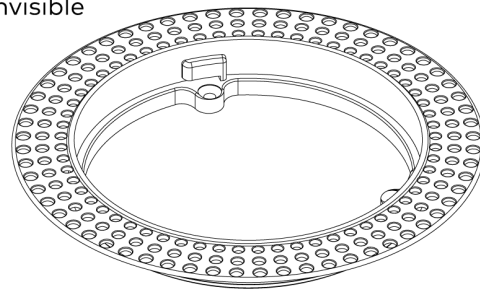

ULTIMATE IC3-SA-WOOFER/TWEETER-W-T-KIT

Ultimate 3 in. All Weather In-Ceiling Kit (Woofers and Tweeter)

Round Trim Rings

Invisible