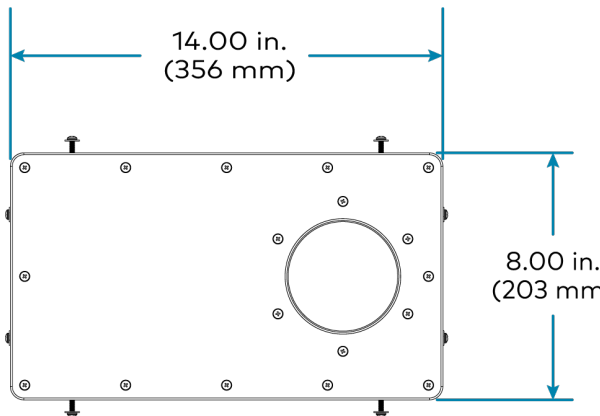

ULTIMATE IC3-AW-SA-TWEETER-EACH Dimensions and Weight

Height	5.57 in. (141 mm)
Diameter	2.85 in. (72 mm)
Weight	0.55 lb (0.24 kg)

Square Trim Rings Dimension

Flush	Diameter: 3.94 in. (100 mm)
Invisible	External Diameter: 5.12 in. (130 mm) Internal Diameter: 3.94 in. (100 mm)
Flanged	External Diameter: 4.88 in. (124 mm) Internal Diameter: 3.94 in. (100 mm)

Round Trim Rings Dimension

Flush	Diameter: 3.74 in. (95 mm)
Invisible	External Diameter: 4.92 in. (125 mm) Internal Diameter: 3.74 in. (95 mm)
Flanged	External Diameter: 4.69 in. (119 mm) Internal Diameter: 3.74 in. (95 mm)

Adjustable Bracket Length

Minimum 14.25 in.
(362 mm)

Maximum 24.00 in.
(610 mm)

6.67 in.
(169 mm)

Minimum 0.5 in.
(13 mm)

Maximum 1.38 in.
(35 mm)

14.00 in.
(356 mm)

8.00 in.
(203 mm)