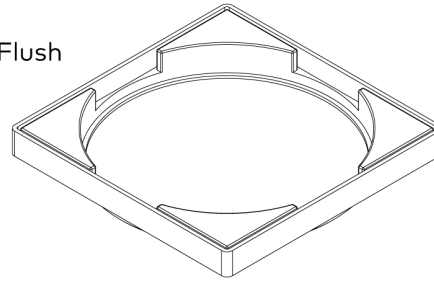

Adjustable Bracket Length

Minimum 14.25 in.
(362 mm)

Maximum 24.00 in.
(610 mm)

6.67 in.
(169 mm)

Minimum 0.5 in.
(13 mm)

Maximum 1.38 in.
(35 mm)

14.00 in.
(356 mm)

8.00 in.
(203 mm)

ULTIMATE IC3-SA-WOOFER/TWEETER-W-T-KIT

Ultimate 3 in. All Weather In-Ceiling Kit (Woofers and Tweeter)

ULTIMATE IC3-AW-SA-TWEETER-EACH

ULTIMATE IC3-SA-WOOFER/TWEETER-W-T-KIT

Ultimate 3 in. All Weather In-Ceiling Kit (Woofers and Tweeter)

Square Trim Rings

Flush

Invisible

Flanged

ULTIMATE IC3-SA-WOOFER/TWEETER-W-T-KIT

Ultimate 3 in. All Weather In-Ceiling Kit (Woofers and Tweeter)

Round Trim Rings

Flush