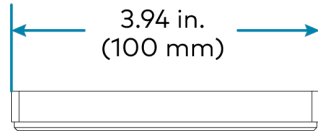

ULTIMATE IC3-SA-WOOFER/TWEETER-W-T-KIT

Ultimate 3 in. All Weather In-Ceiling Kit (Woofers and Tweeter)

ULTIMATE IC3-AW-SA-TWEETER-EACH

ULTIMATE IC3-SA-WOOFER/TWEETER-W-T-KIT

Ultimate 3 in. All Weather In-Ceiling Kit (Woofers and Tweeter)

Square Trim Rings

Flush

Invisible

Flanged

ULTIMATE IC3-SA-WOOFER/TWEETER-W-T-KIT

Ultimate 3 in. All Weather In-Ceiling Kit (Woofers and Tweeter)

Round Trim Rings

Flush