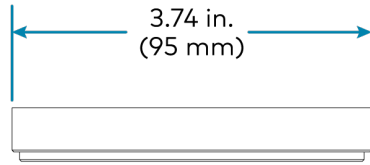

Square Trim Rings

Flush

Invisible

Flanged

ULTIMATE IC3-SA-WOOFER/TWEETER-W-T-KIT

Ultimate 3 in. All Weather In-Ceiling Kit (Woofers and Tweeter)

Round Trim Rings

Flush