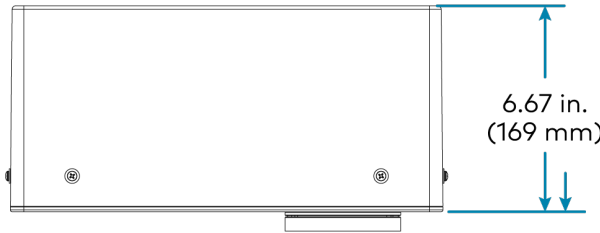

Adjustable Bracket Length

Minimum 14.25 in.
(362 mm)

Maximum 24.00 in.
(610 mm)

6.67 in.
(169 mm)

Minimum 0.5 in.
(13 mm)

Maximum 1.38 in.
(35 mm)

14.00 in.
(356 mm)

8.00 in.
(203 mm)