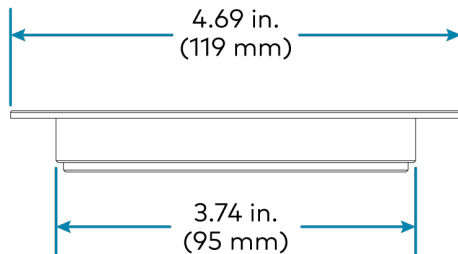

ULTIMATE IC3-SA-WOOFER/TWEETER-W-T-KIT

Ultimate 3 in. All Weather In-Ceiling Kit (Woofers and Tweeter)

Round Trim Rings

Invisible