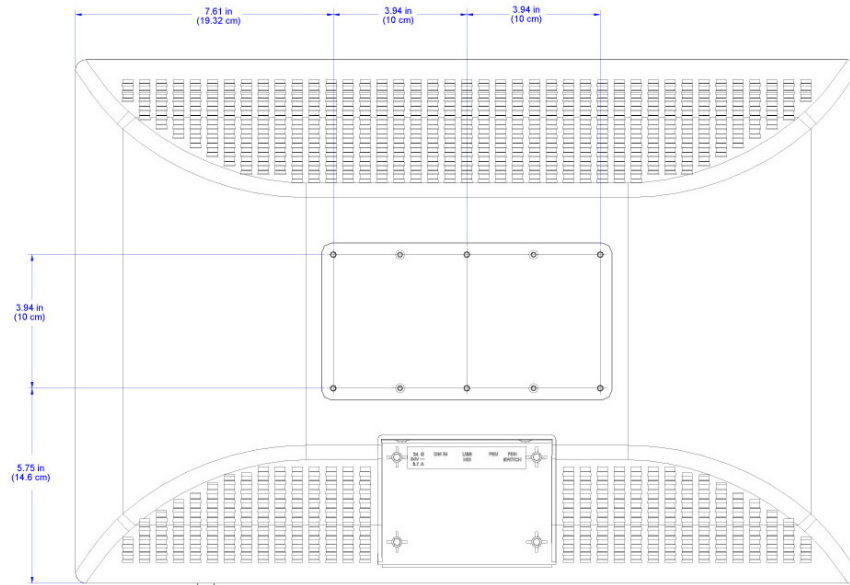

V24-C V-Panel™ 24" HD Touch Screen Displays

Cover removed to show connector placement