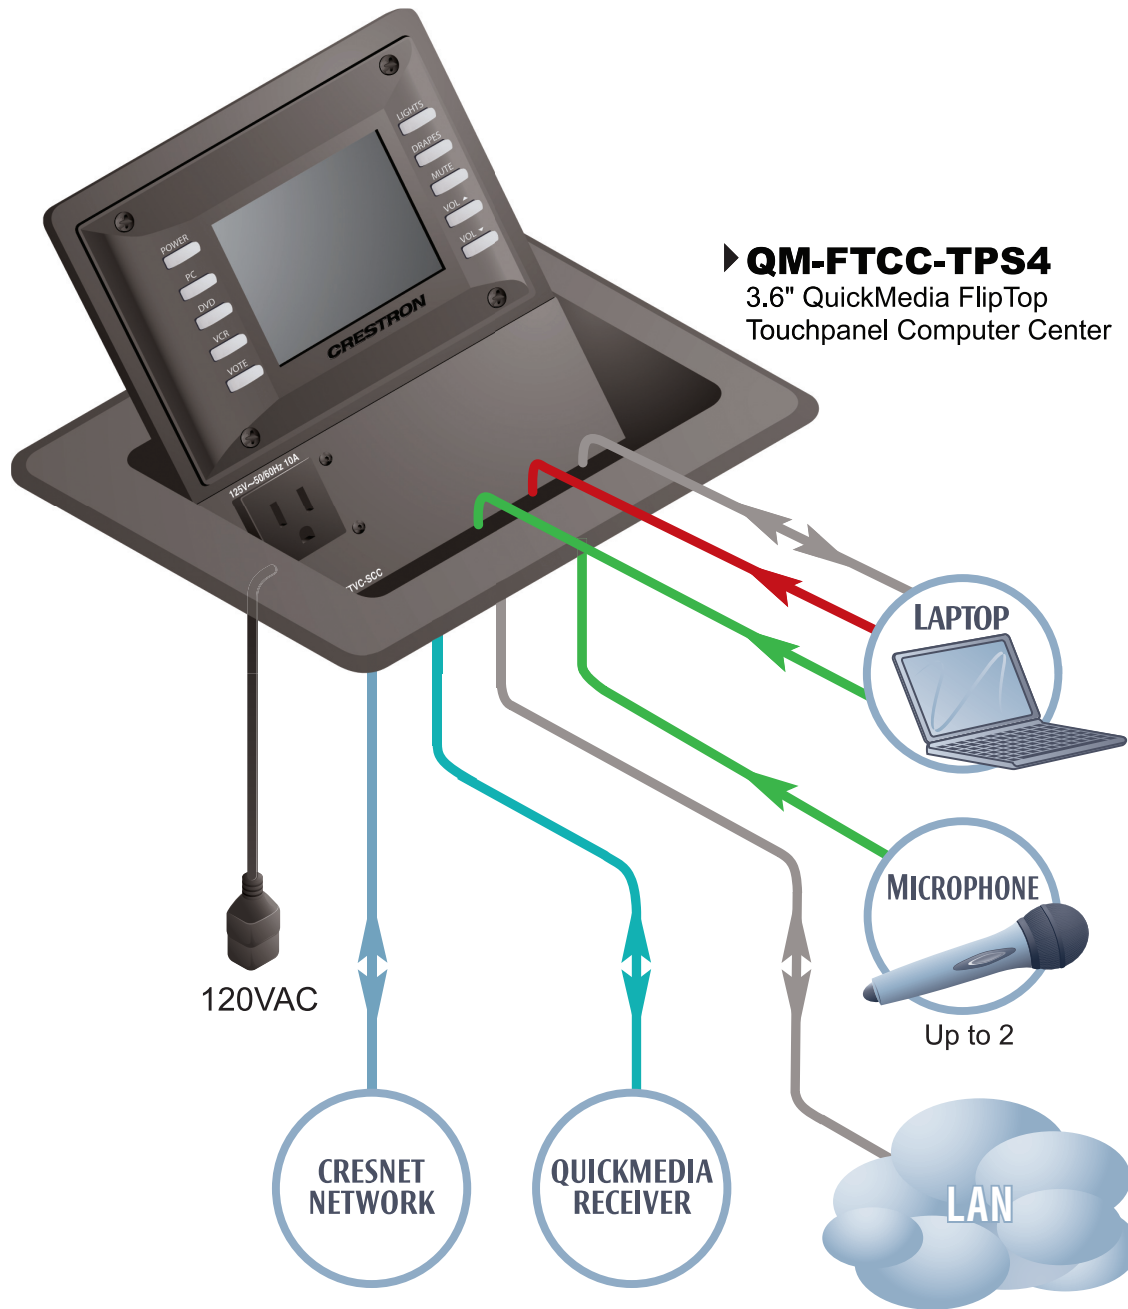

Typical QM-FTCC-TPS4 Connections

Color Key		
● Control	● Video	● Audio
● CAT5E	● Cresnet	● LAN
● RGB	● CresCAT	