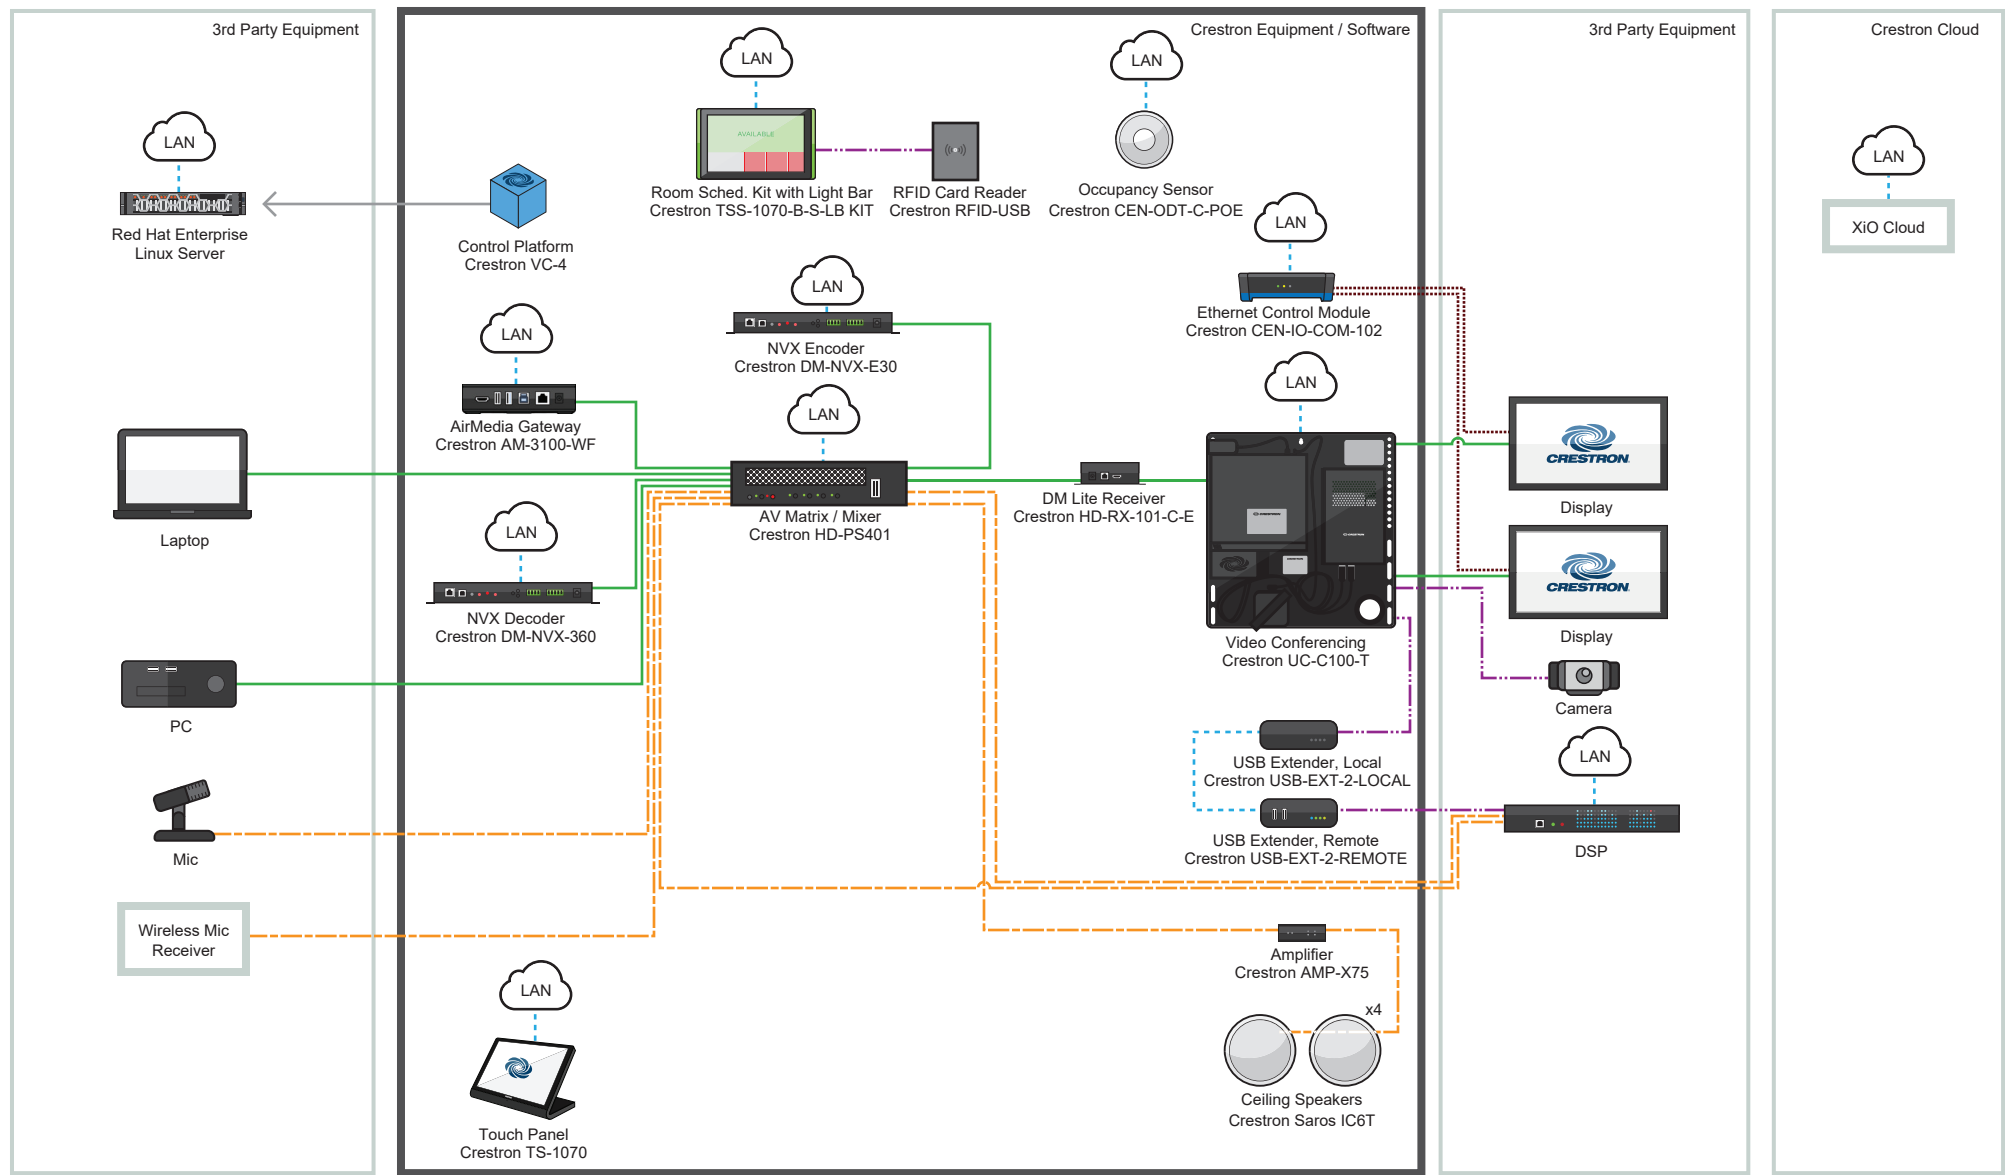

Medium Classroom with Virtual Control

Wire Legend	
	Network
	AV
	Audio
	Control
	USB
	Power

Medium Classroom with Virtual Control  
 2022.04.01  
 5000149  
 Drawn By: J.M.

Large Hybrid Classroom with Virtual Control

Wire Legend	
	Network
	AV
	Audio
	Control
	USB
	Power

Large Hybrid Classroom with Virtual Control  
 2022.04.01  
 5000150  
 Drawn By: J.M.

Huddle Room with Virtual Control and Ethernet Control Module

Wire Legend	
	Network
	AV
	Audio
	Control
	USB
	Power

Huddle Room with Virtual Control and Ethernet Control Module  
 2022.04.01  
 5000151  
 Drawn By: J.M.

Small Conference Room with Virtual Control and Ethernet Control Module

Small Conference Room with Virtual Control and Ethernet Control Module  
 2022.04.01  
 5000152  
 Drawn By: J.M.