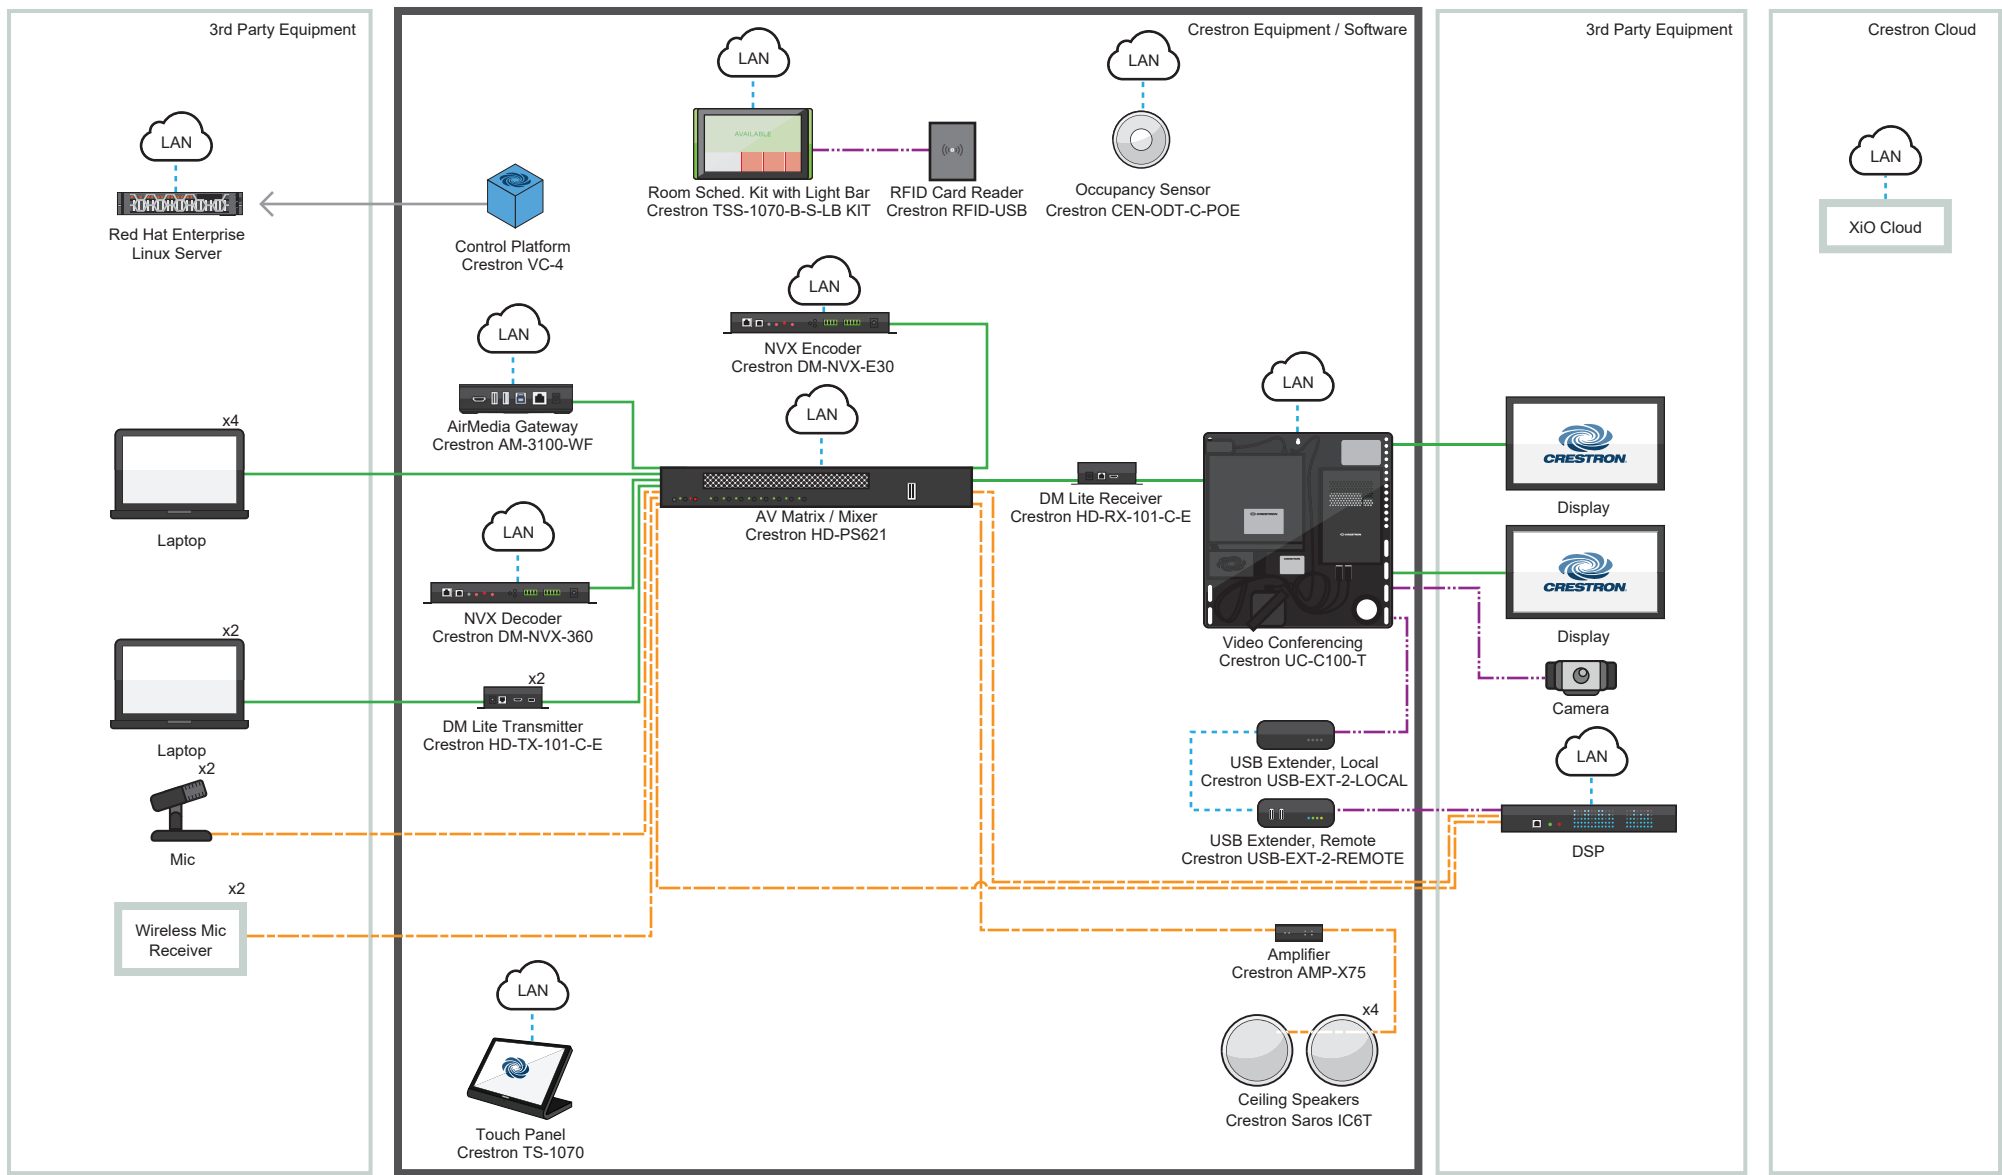

Medium Classroom with Virtual Control

Wire Legend	
	Network
	AV
	Audio
	Control
	USB
	Power

Medium Classroom with Virtual Control  
 2022.04.01  
 5000149  
 Drawn By: J.M.

Large Hybrid Classroom with Virtual Control

Wire Legend	
	Network
	AV
	Audio
	Control
	USB
	Power

Large Hybrid Classroom with Virtual Control  
 2022.04.01  
 5000150  
 Drawn By: J.M.

Huddle Room with Virtual Control and Ethernet Control Module

Wire Legend	
	Network
	AV
	Audio
	Control
	USB
	Power

Huddle Room with Virtual Control and Ethernet Control Module  
 2022.04.01  
 5000151  
 Drawn By: J.M.

Small Conference Room with Virtual Control and Ethernet Control Module

Small Conference Room with Virtual Control and Ethernet Control Module  
 2022.04.01  
 5000152  
 Drawn By: J.M.