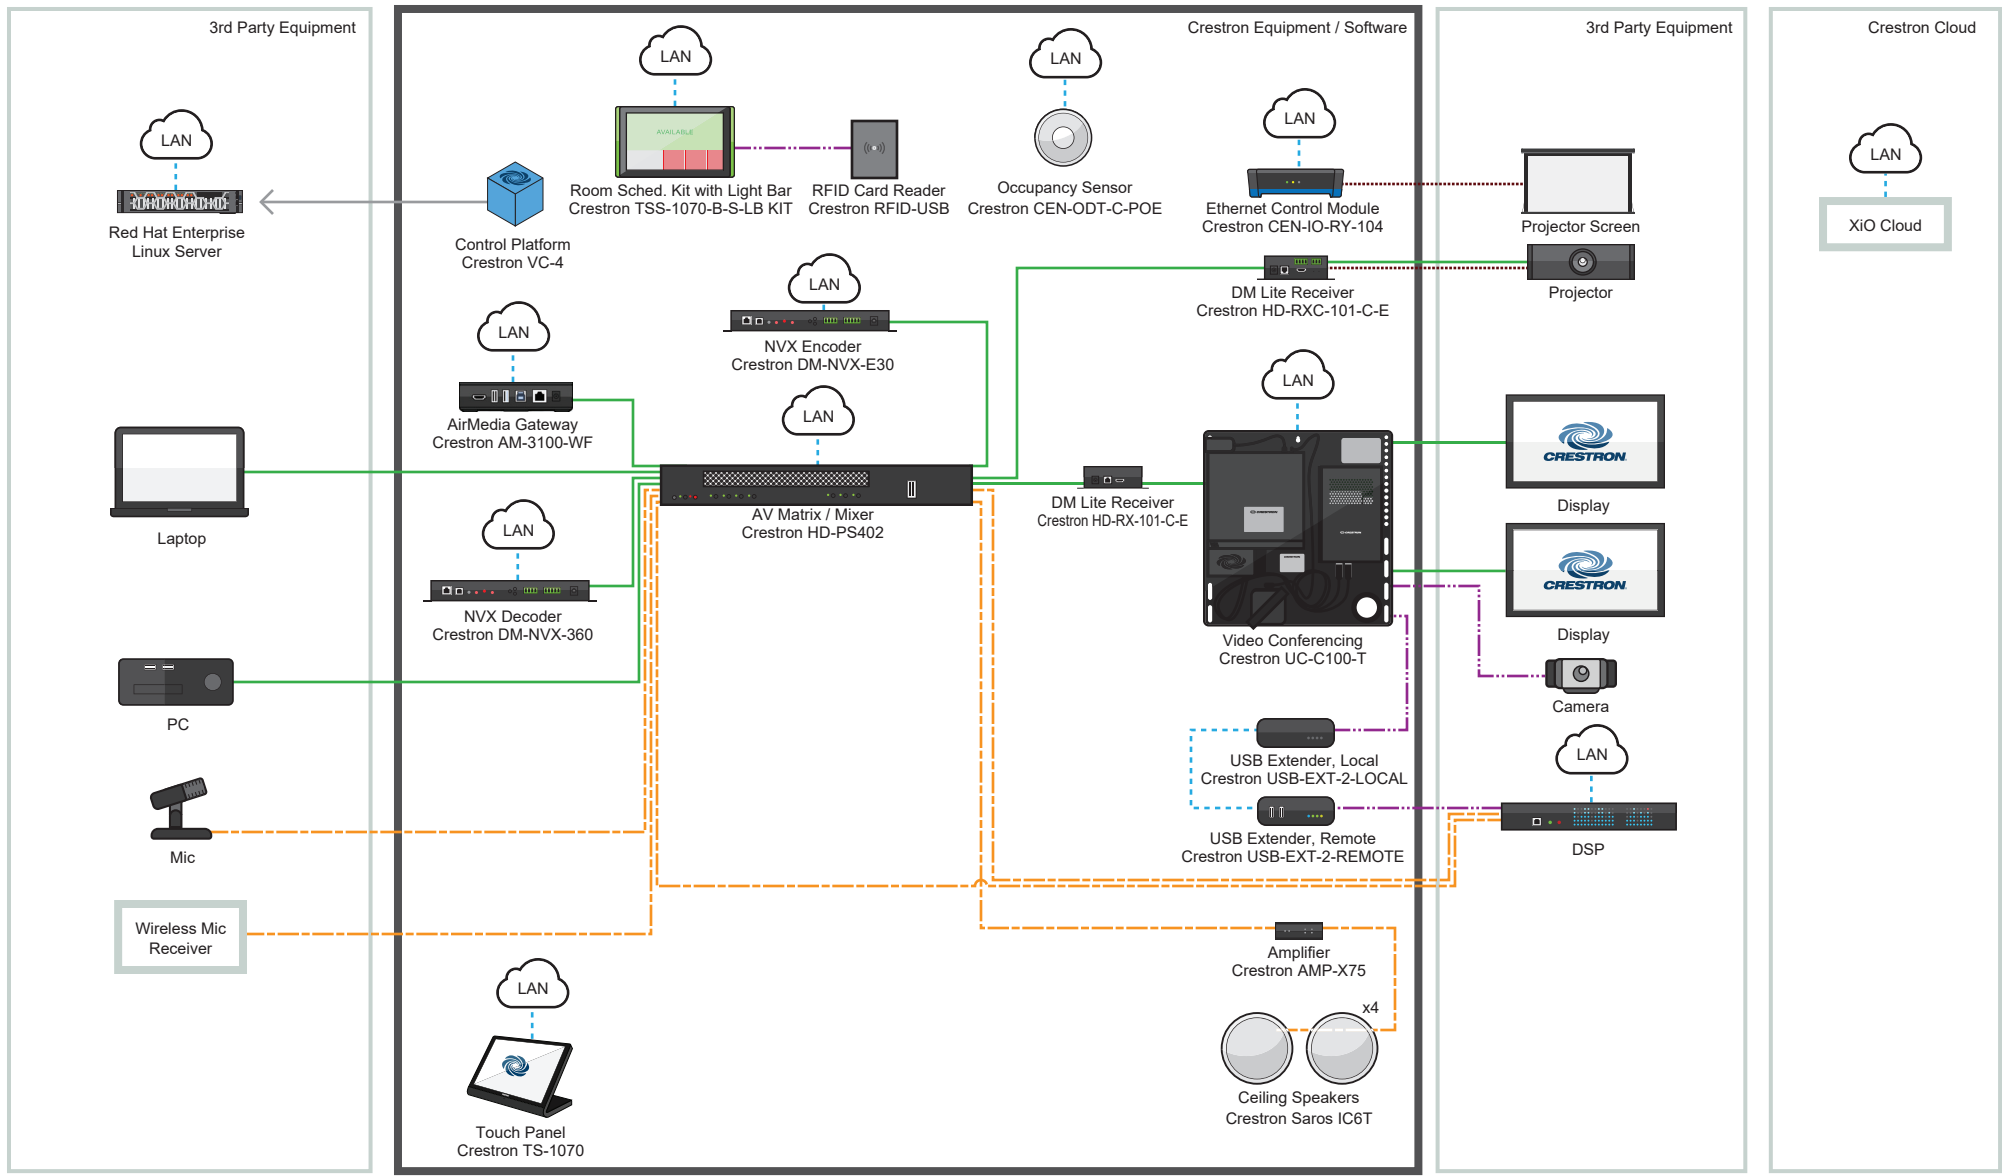

Wire Legend	
	Network
	AV
	Audio
	Control
	USB
	Power

Large Hybrid Classroom with Virtual Control  
 2022.04.01  
 5000150  
 Drawn By: J.M.

Huddle Room with Virtual Control and Ethernet Control Module

Wire Legend	
	Network
	AV
	Audio
	Control
	USB
	Power

Huddle Room with Virtual Control and Ethernet Control Module  
 2022.04.01  
 5000151  
 Drawn By: J.M.

Small Conference Room with Virtual Control and Ethernet Control Module

Small Conference Room with Virtual Control and Ethernet Control Module  
 2022.04.01  
 5000152  
 Drawn By: J.M.