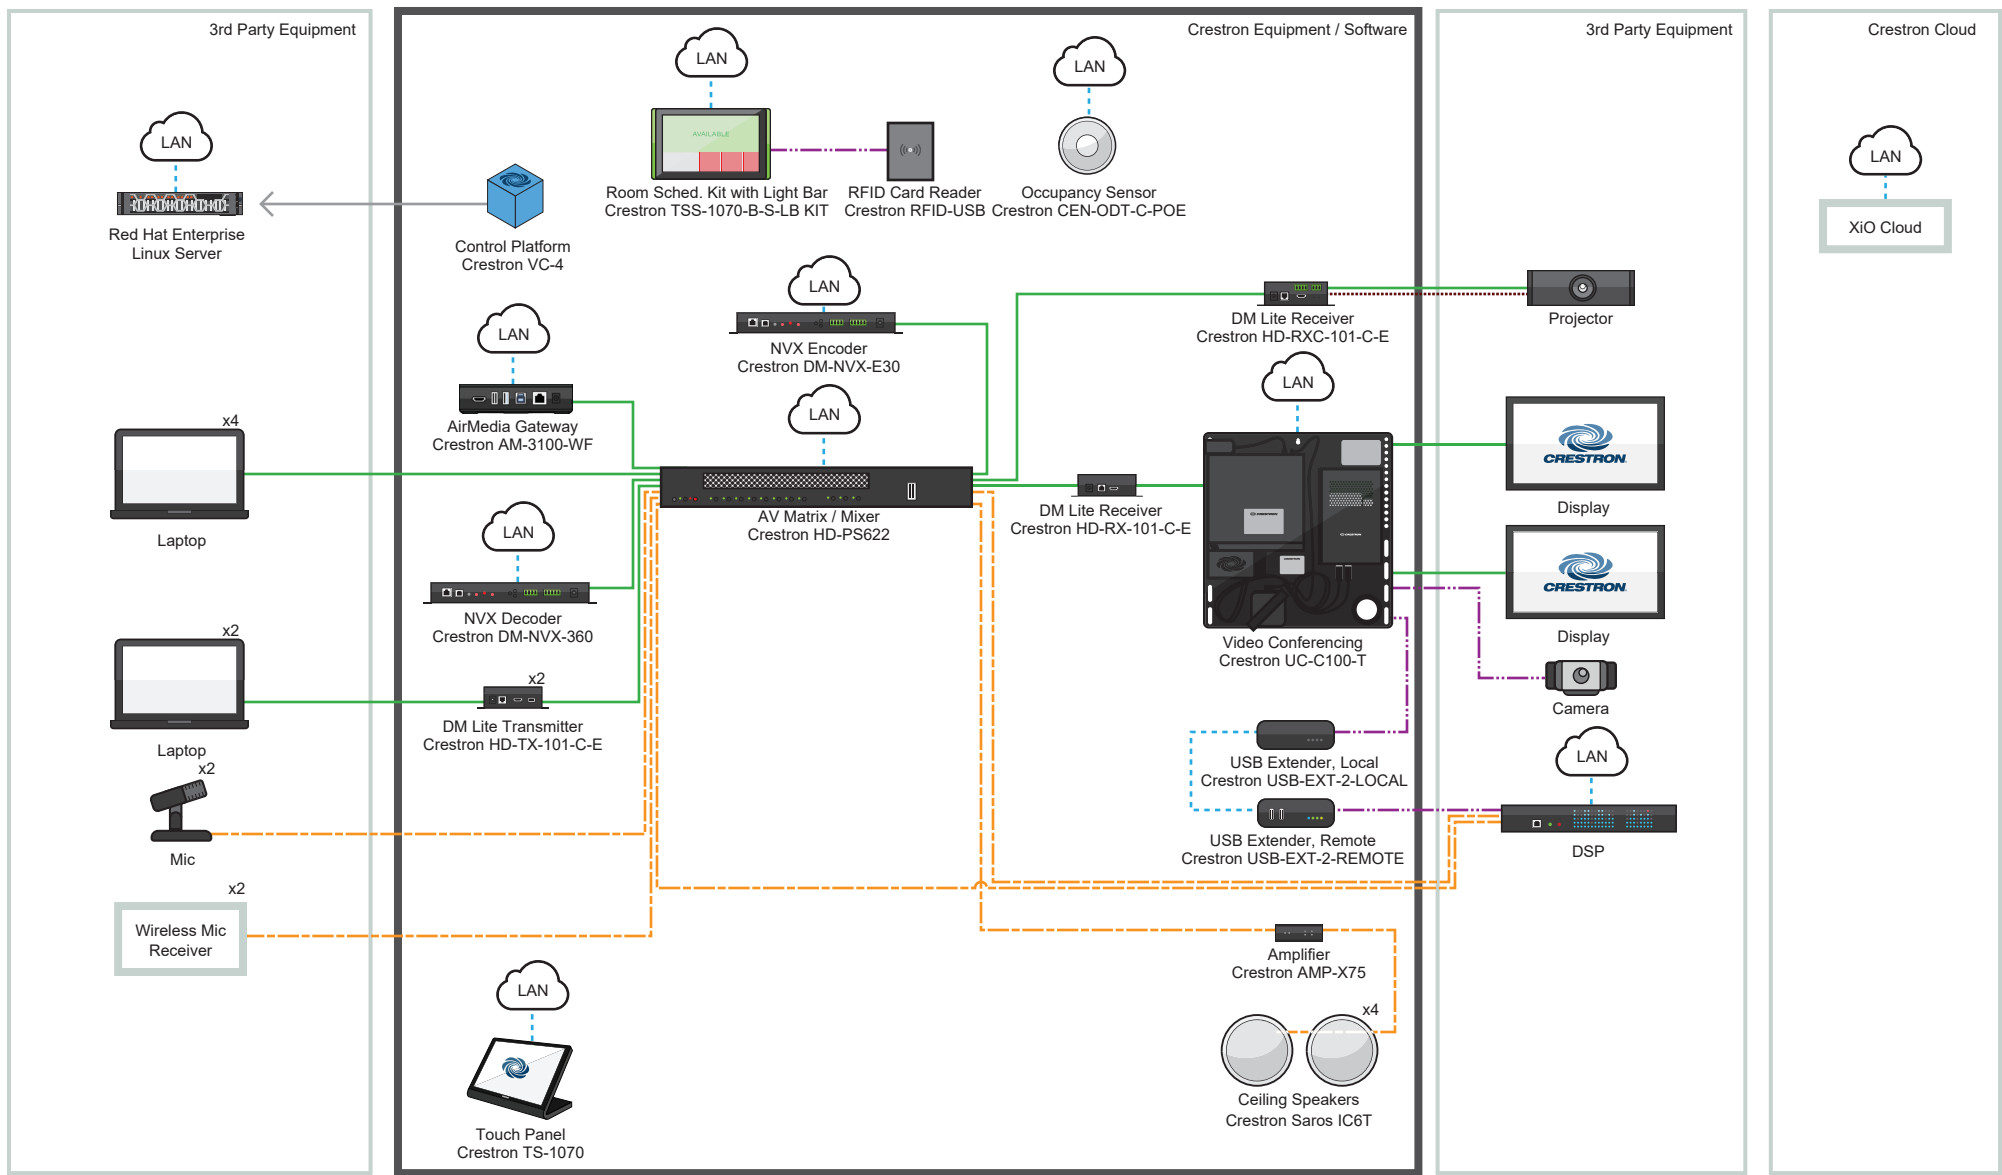

Medium Classroom with Virtual Control

Wire Legend	
	Network
	AV
	Audio
	Control
	USB
	Power

Medium Classroom with Virtual Control  
 2022.04.01  
 5000149  
 Drawn By: J.M.

Large Hybrid Classroom with Virtual Control

Wire Legend	
	Network
	AV
	Audio
	Control
	USB
	Power

Large Hybrid Classroom with Virtual Control  
 2022.04.01  
 5000150  
 Drawn By: J.M.

Huddle Room with Virtual Control and Ethernet Control Module

Wire Legend	
	Network
	AV
	Audio
	Control
	USB
	Power

Huddle Room with Virtual Control and Ethernet Control Module  
 2022.04.01  
 5000151  
 Drawn By: J.M.

Small Conference Room with Virtual Control and Ethernet Control Module

Small Conference Room with Virtual Control and Ethernet Control Module  
 2022.04.01  
 5000152  
 Drawn By: J.M.