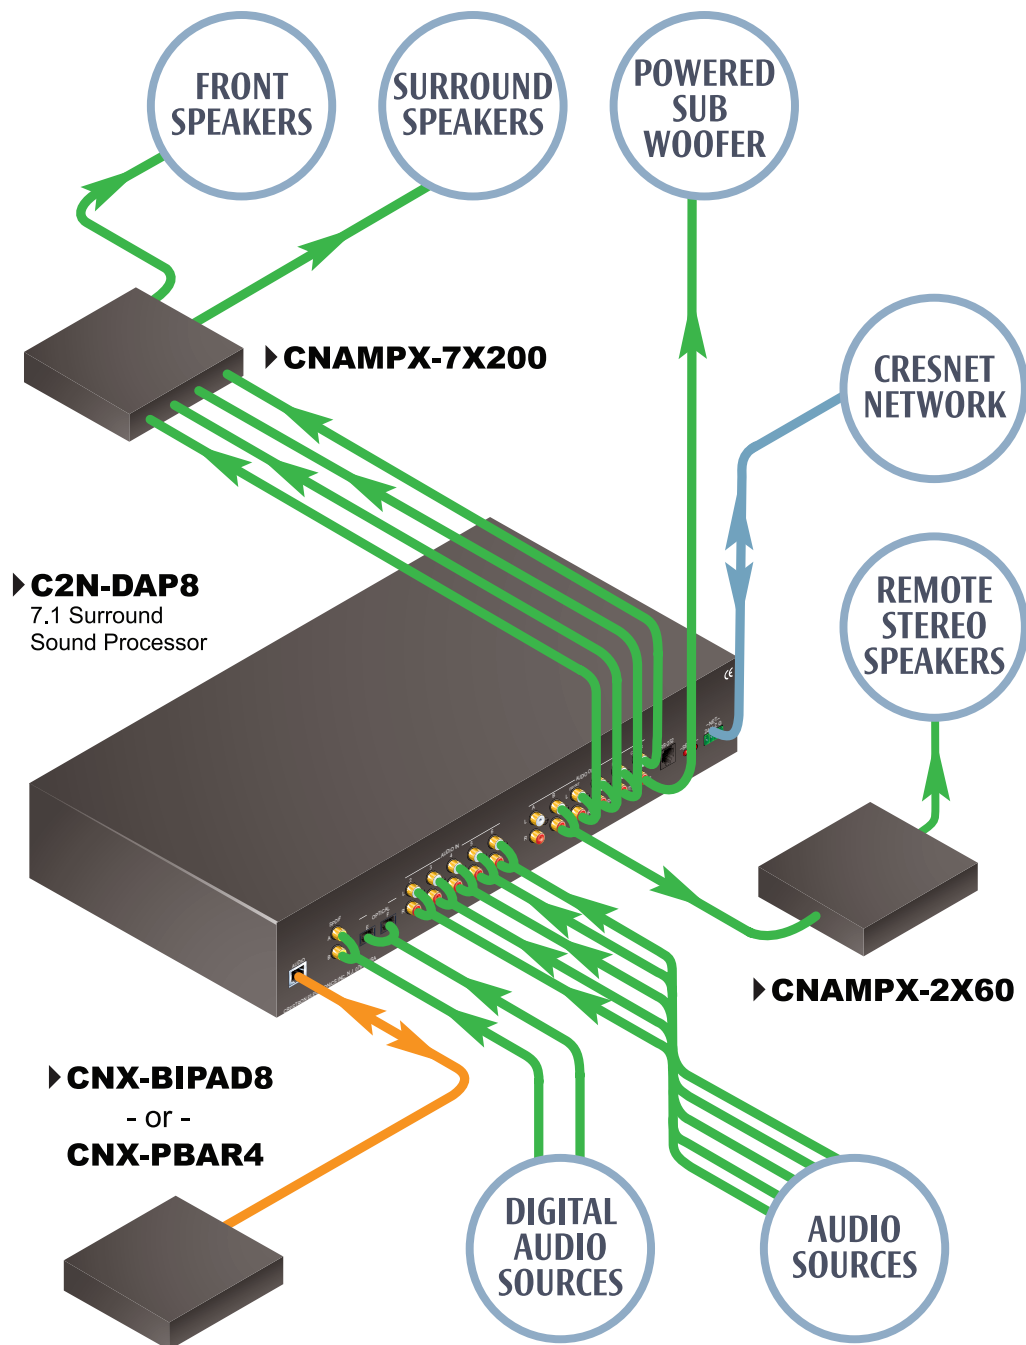

# Typical C2N-DAP8 Connections

## 7.1 SURROUND SOUND SPEAKER SYSTEM

Color Key					
● RGB	● Video	● CAT5E	● Audio	● Cresnet	● LAN
● Control					