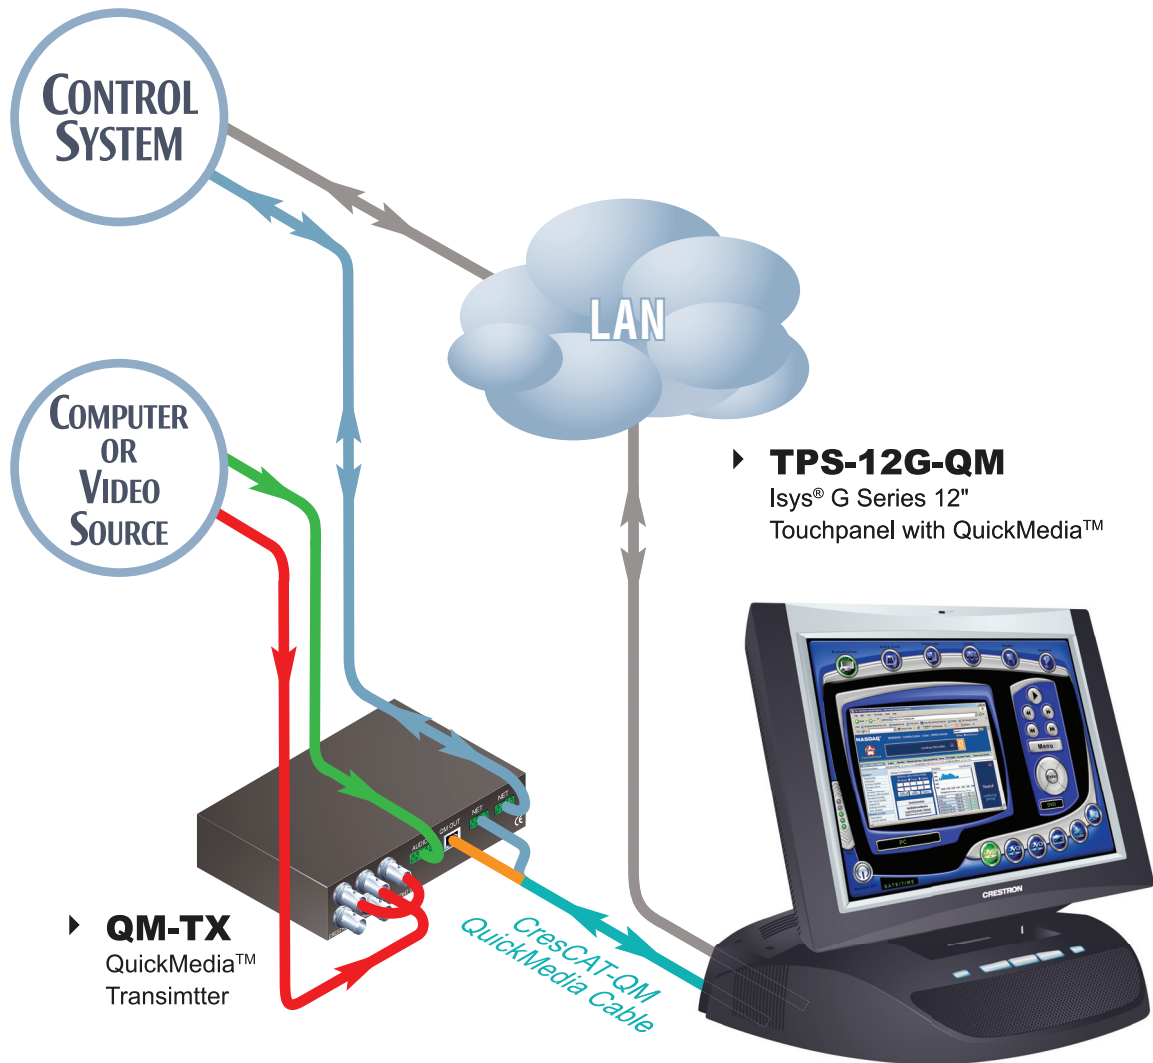

TPS-12G-QM using a single QuickMedia Transmitter

Color Key

● Control

● Video

● Audio

● CAT5E

● Cresnet

● LAN