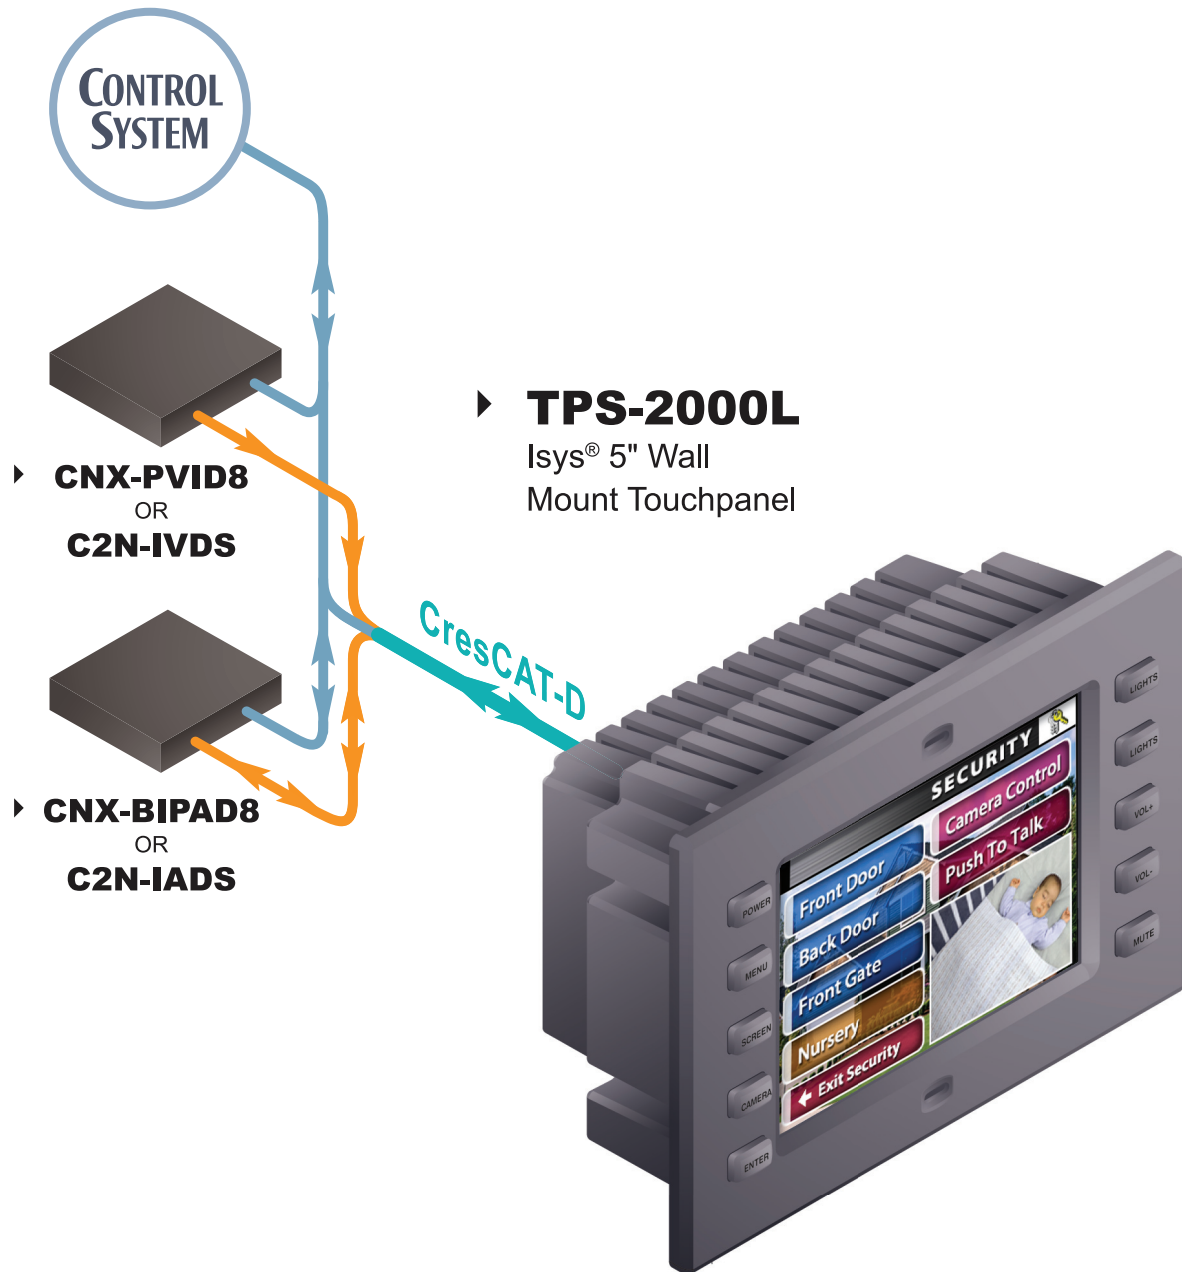

TPS-2000L in a CAT5 AV Distribution System

Color Key		
● Control	● Video	● Audio
● CAT5E	● Cresnet	● LAN
● RGB	● CresCAT	