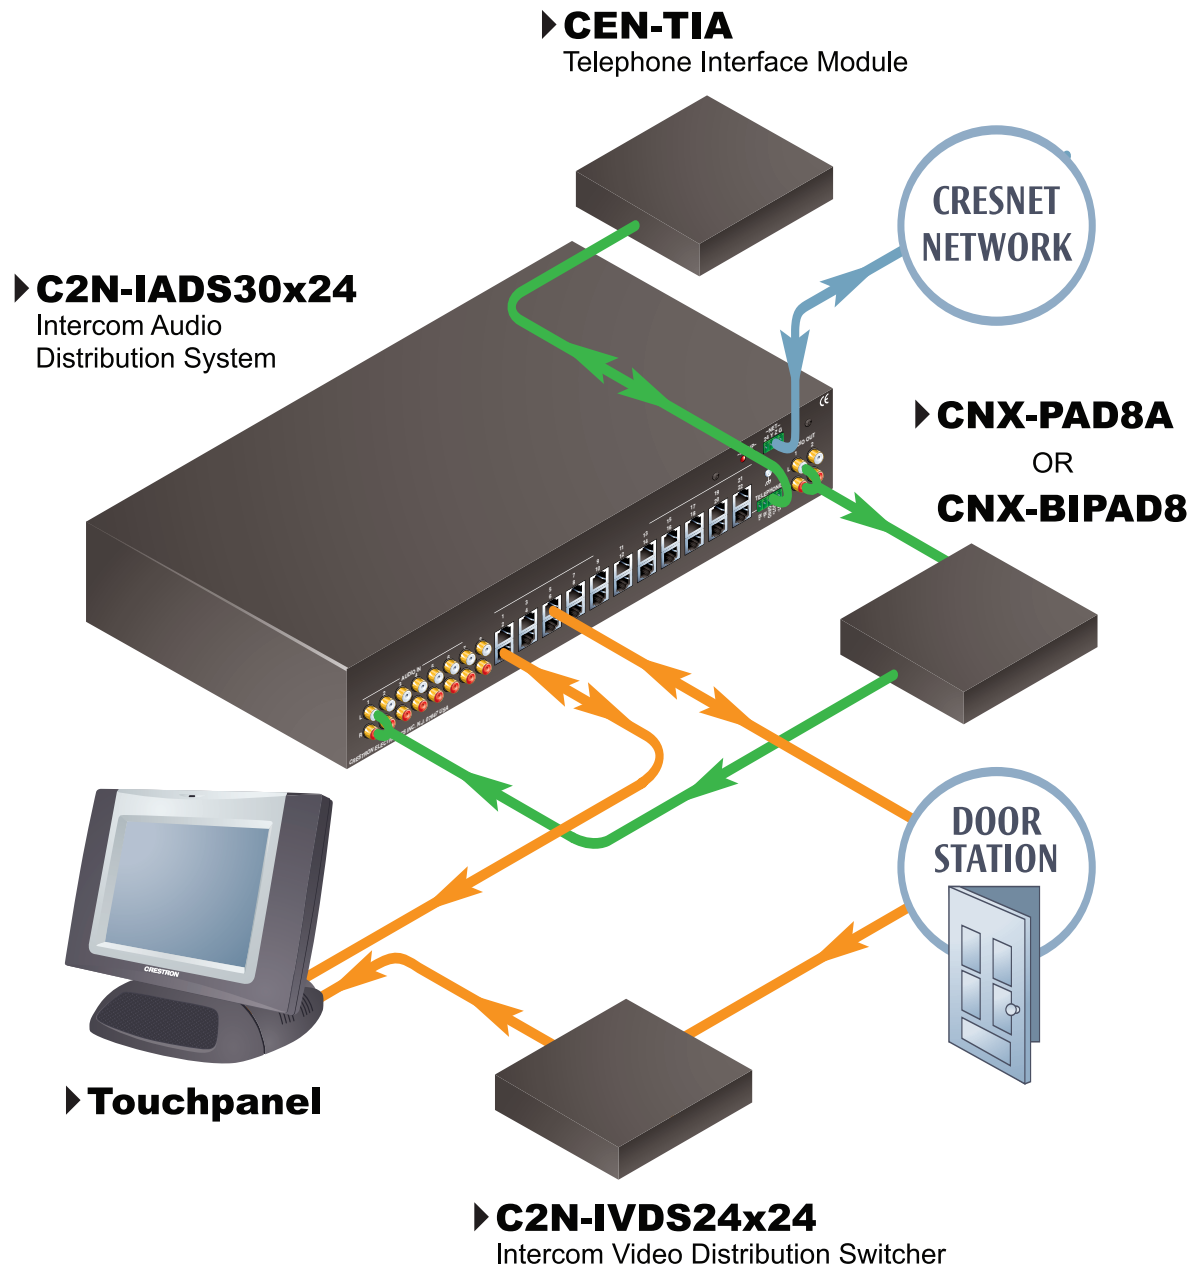

Typical C2N-IADS30x24 Connections

Color Key		
● Control	● Video	● Audio
● CAT5E	● Cresnet	● LAN
● RGB	● CresCAT	