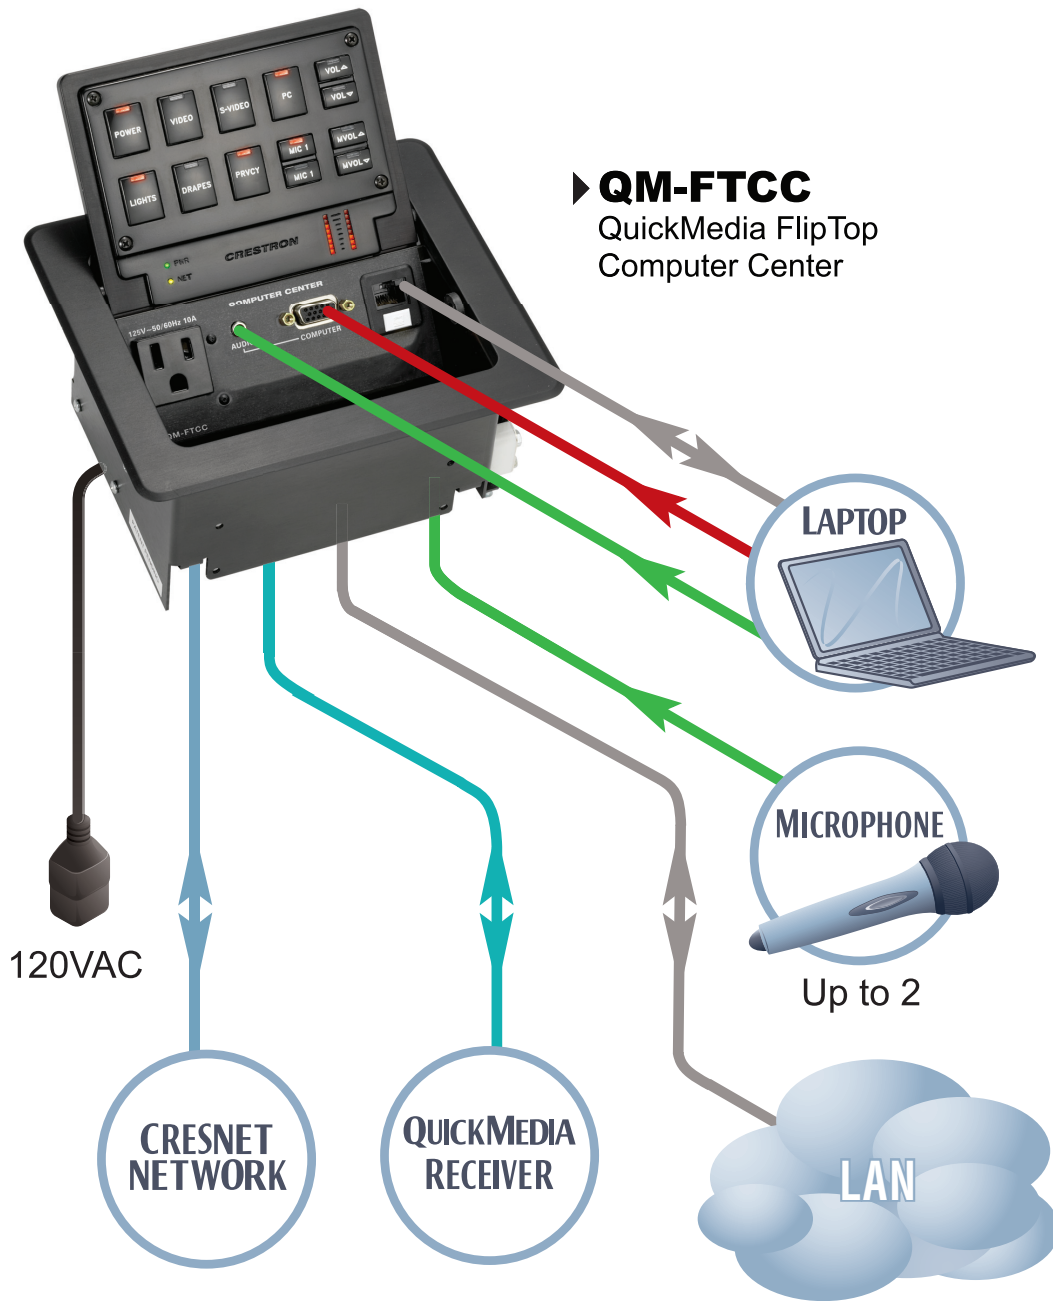

# Typical QM-FTCC Connections

Color Key					
<span style="color: purple;">●</span>	Control	<span style="color: blue;">●</span>	Video	<span style="color: green;">●</span>	Audio
<span style="color: orange;">●</span>	CAT5E	<span style="color: lightblue;">●</span>	Cresnet	<span style="color: grey;">●</span>	LAN
<span style="color: red;">●</span>	RGB	<span style="color: teal;">●</span>	CresCAT		