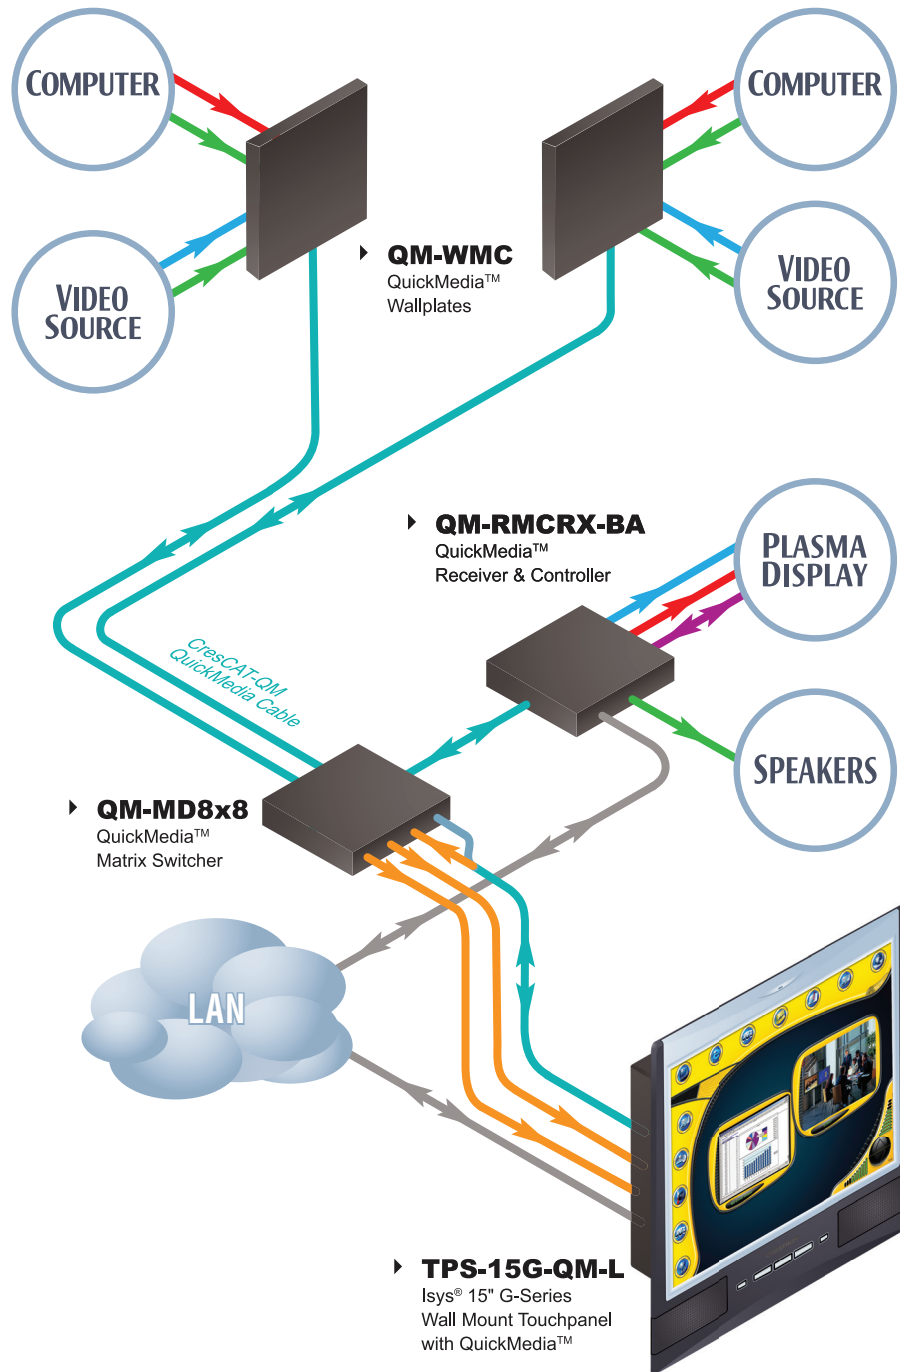

# TPS-15G-QM-L in a QuickMedia System

Color Key		
● Control	● Video	● Audio
● CAT5E	● Cresnet	● LAN
● RGB	● CresCAT	