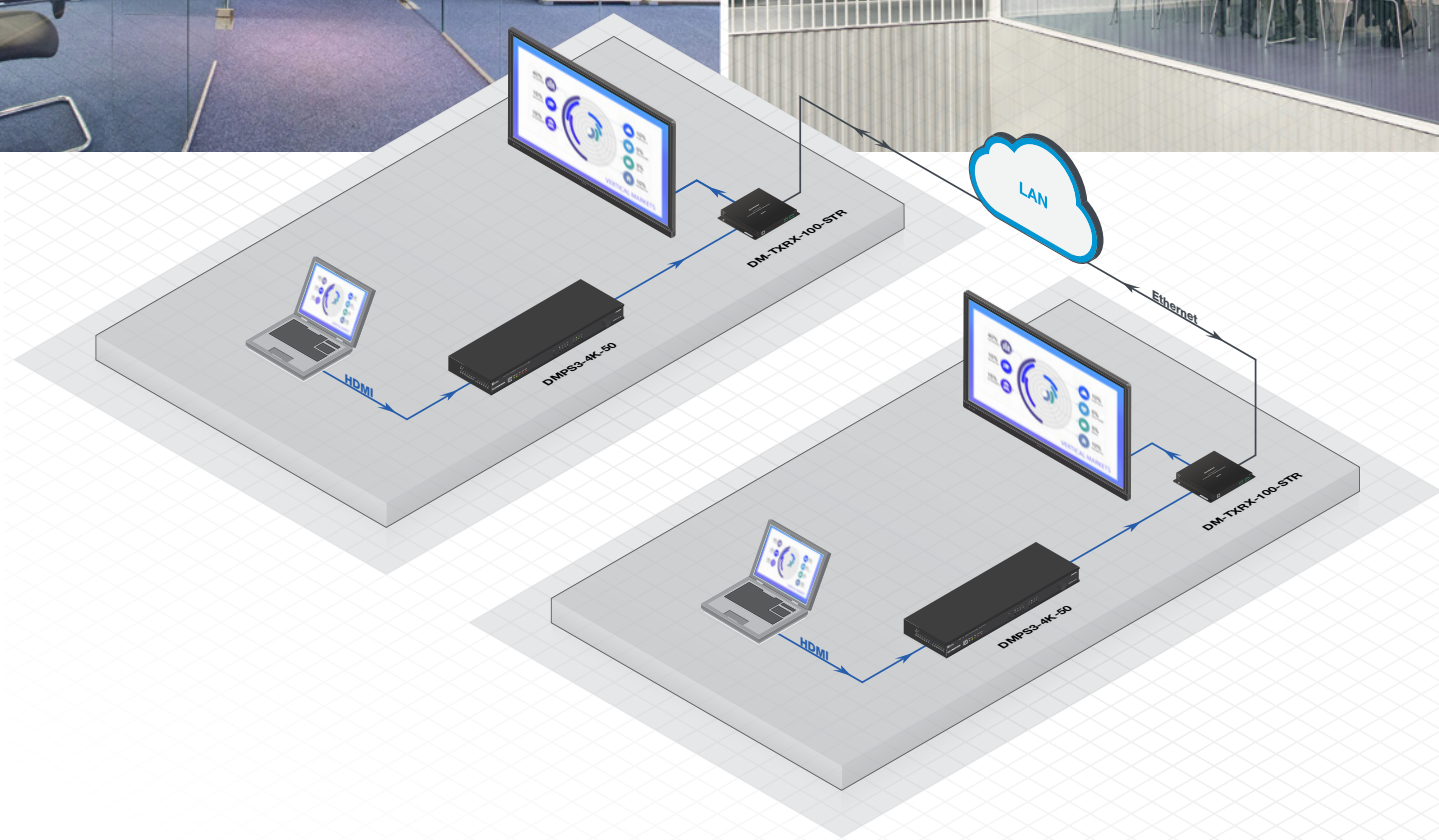

Network AV Any content anywhere

With DM® network AV you can share content from the room or space you're in with any other room or space, and vice versa – without a matrix switcher. Now, that's flexibility. The unique DM encoder/decoder makes it simple.

Use a DM-TX-RX-100-STR encoder/decoder in each room to provide two-way interaction with multiple rooms. Pair it with an HD-MD-400-C-E auto-switcher extender to make simple rooms even more powerful.

Network AV Any content anywhere

With DM® network AV you can share content from the room or space you're in with any other room or space, and vice versa – without a matrix switcher. Now, that's flexibility. The unique DM encoder/decoder makes it simple.

Use a DM-TX-RX-100-STR encoder/decoder in each room to provide two-way interaction with multiple rooms. Pair it with a DMP53 Series presentation switcher to accommodate multiple local sources, audio switching, .AV Framework™, and the addition of touch screens and robust control.