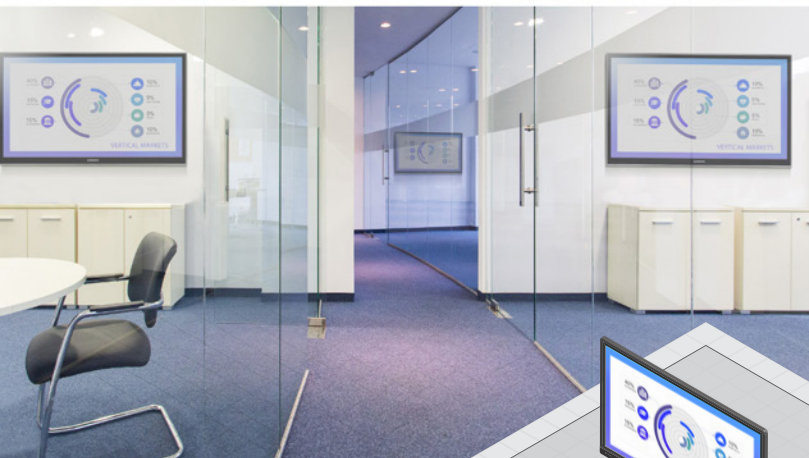

Network AV Any content anywhere

With DM® network AV you can share content from the room or space you're in with any other room or space, and vice versa – without a matrix switcher. Now, that's flexibility. The unique DM encoder/decoder makes it simple.

Use a DM-TX-RX-100-STR encoder/decoder in each room to provide two-way interaction with multiple rooms. Pair it with an HD-MD-400-C-E auto-switcher extender to make simple rooms even more powerful.

Network AV Any content anywhere

With DM® network AV you can share content from the room or space you're in with any other room or space, and vice versa – without a matrix switcher. Now, that's flexibility. The unique DM encoder/decoder makes it simple.

Use a DM-TX-RX-100-STR encoder/decoder in each room to provide two-way interaction with multiple rooms. Pair it with a DMP53 Series presentation switcher to accommodate multiple local sources, audio switching, .AV Framework™, and the addition of touch screens and robust control.