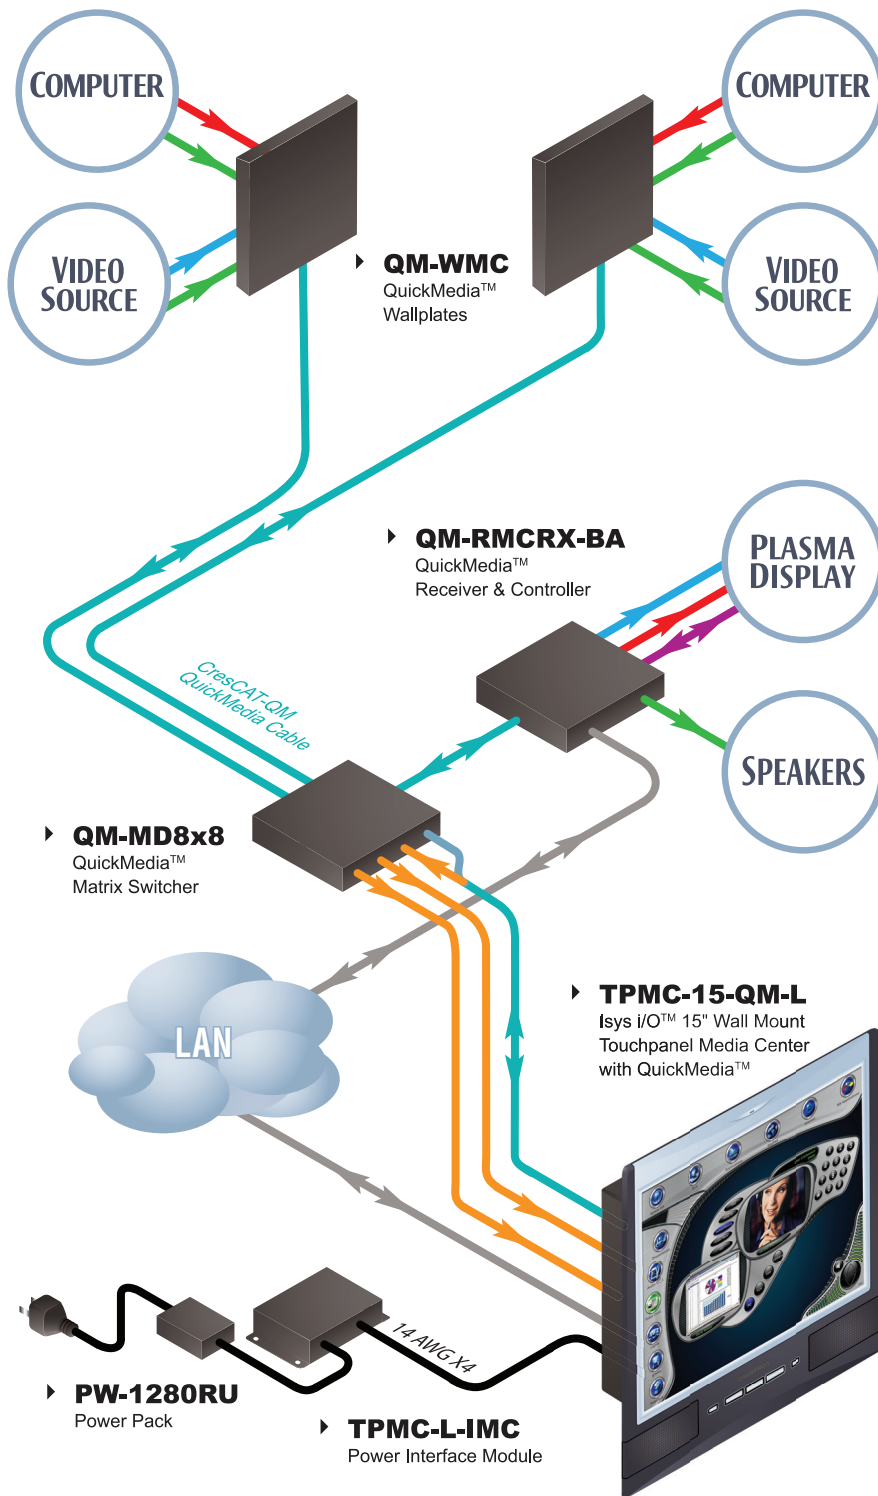

TPMC-15-QM-L in a QuickMedia System

Color Key		
● Control	● Video	● Audio
● CAT5E	● Cresnet	● LAN
● RGB	● CresCAT	