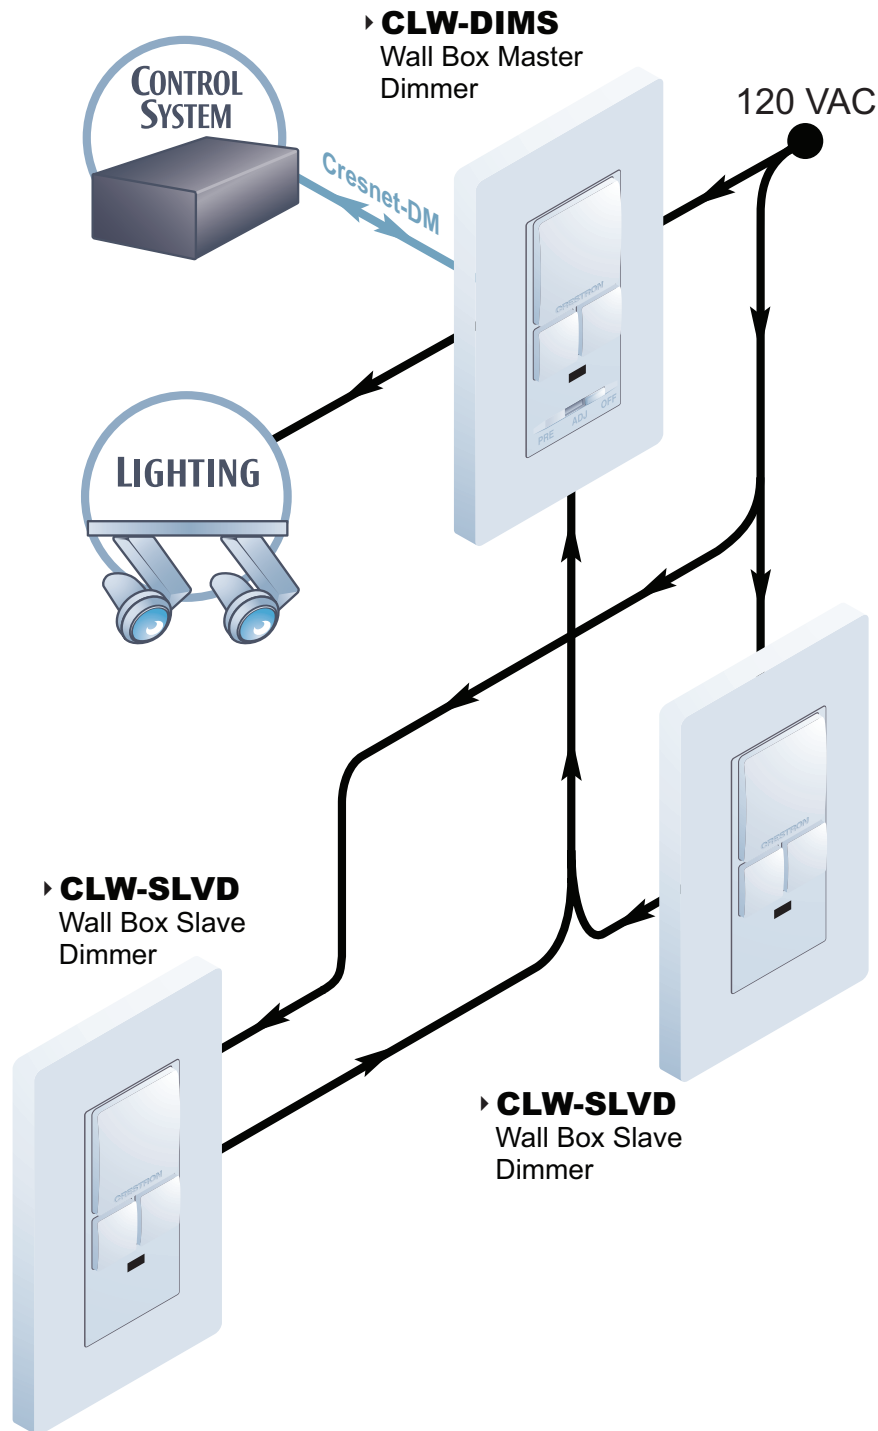

Typical CLW-DIMS and CLW-SLVD Connections

Color Key					
●	Control	●	Video	●	Audio
●	CAT5E	●	Cresnet	●	LAN
●	RGB	●	CresCAT		