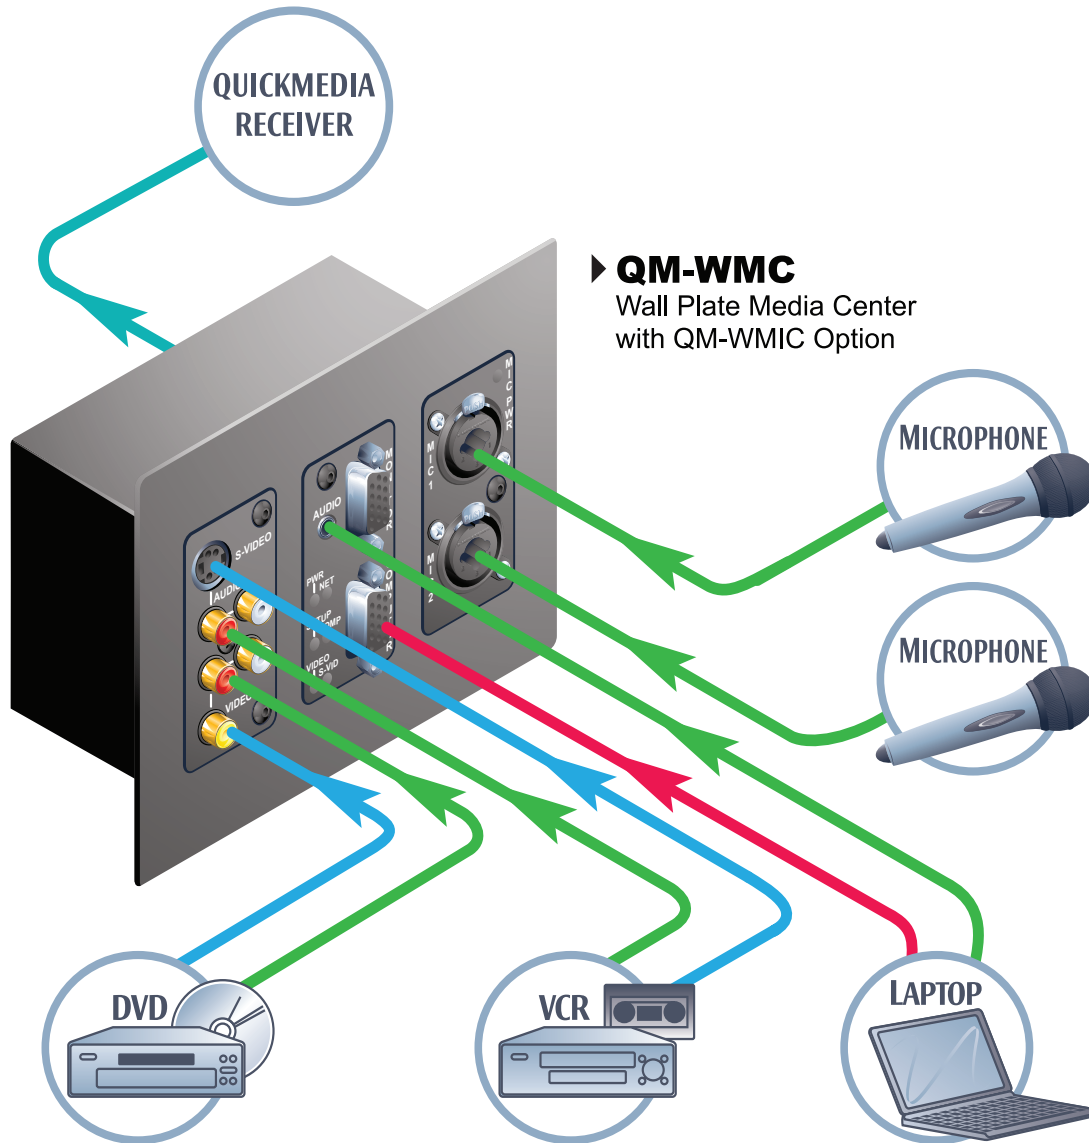

Typical QM-WMC Application

Color Key		
● Control	● Video	● Audio
● CAT5E	● Cresnet	● LAN
● RGB	● CresCAT	