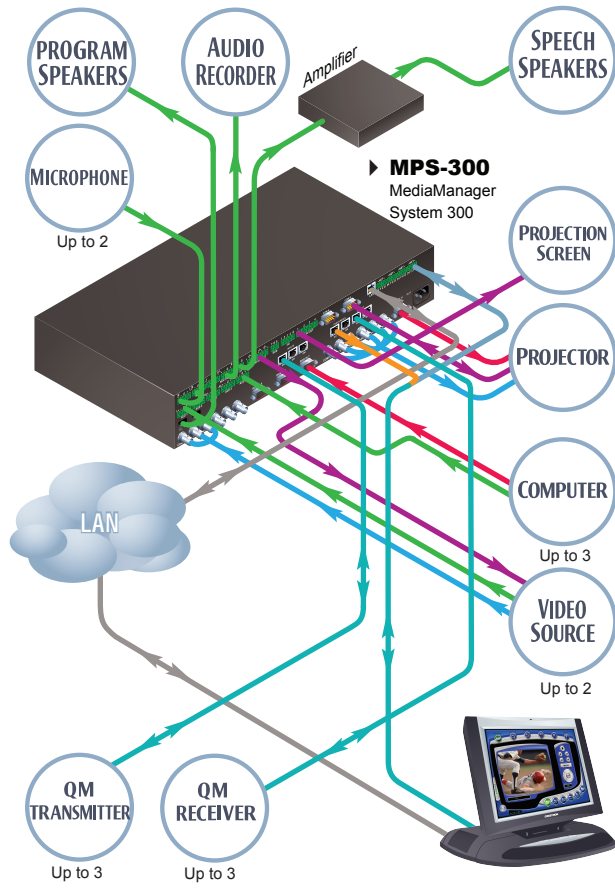

MPS-300 Typical Application

Color Key		
Control	Video	Audio
CAT5E	Cresnet	LAN
RGB	CresCAT-QM	