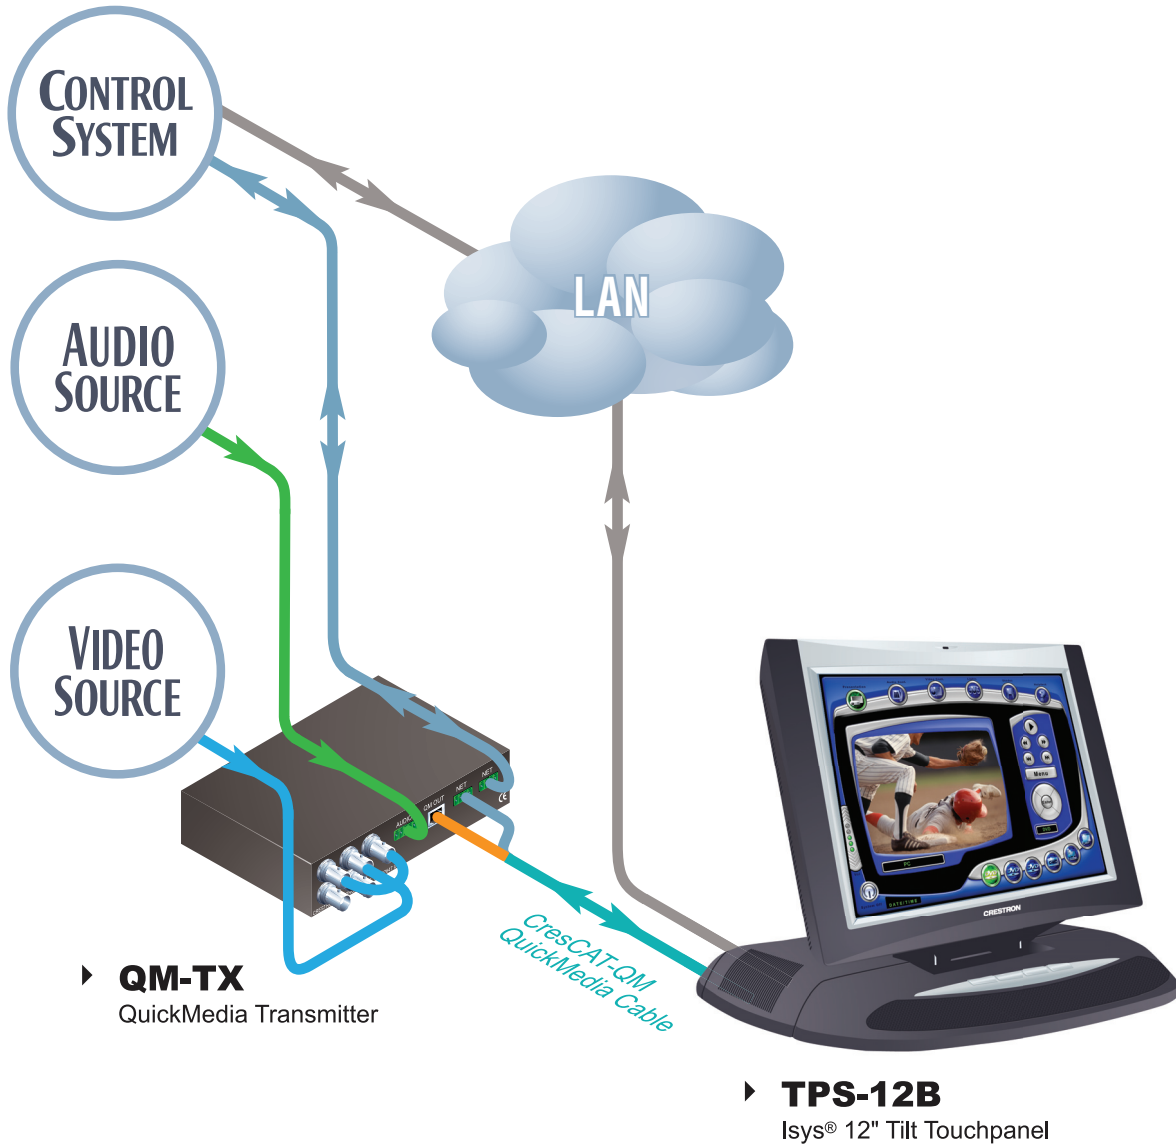

TPS-12B using QuickMedia

Color Key		
● Control	● Video	● Audio
● CAT5E	● Cresnet	● LAN
● RGB	● CresCAT	