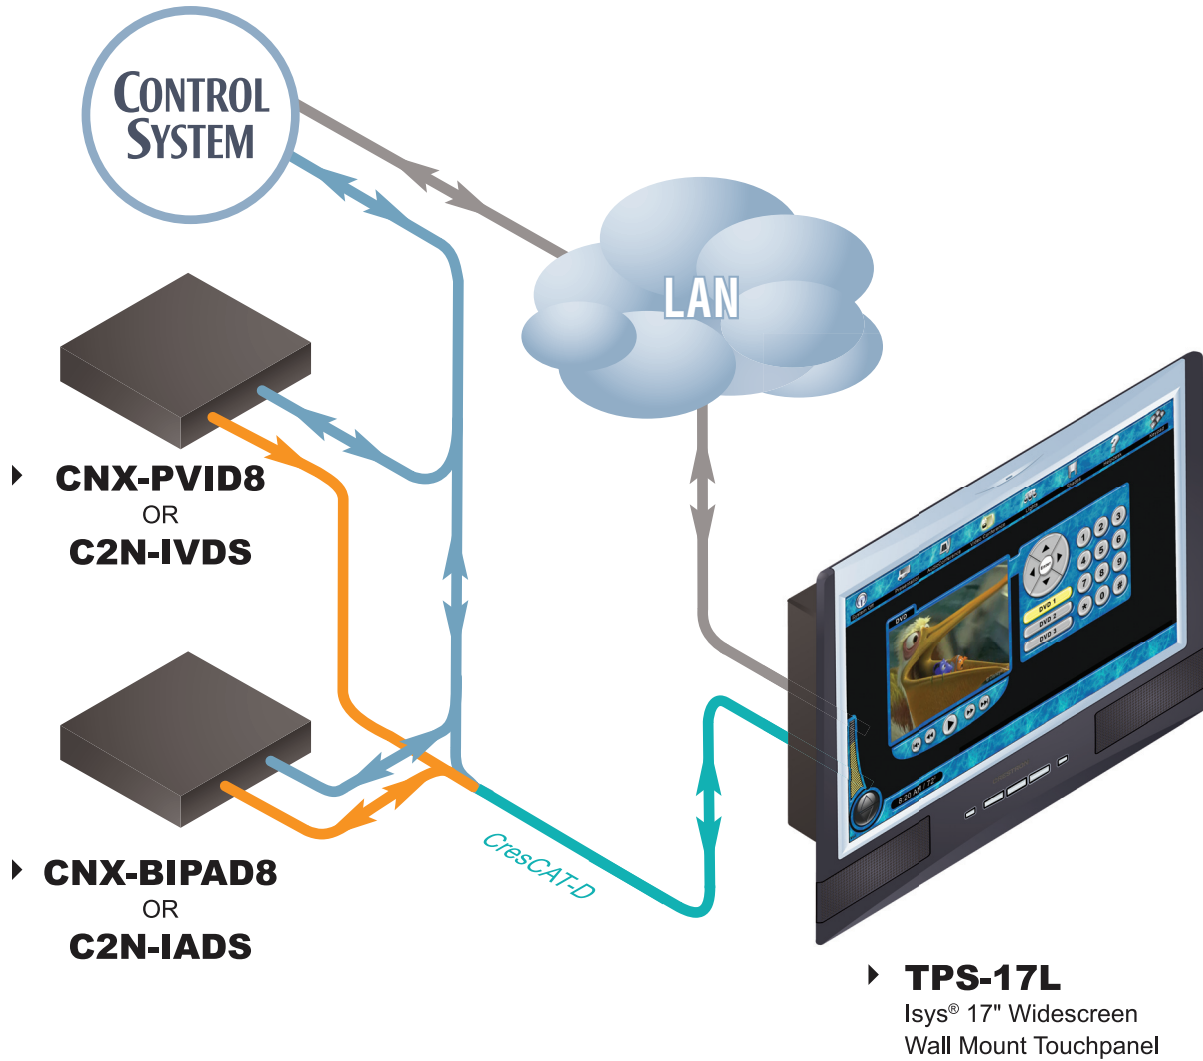

TPS-17L in a CAT5 AV Distribution System

Color Key		
● Control	● Video	● Audio
● CAT5E	● Cresnet	● LAN
● RGB	● CresCAT	