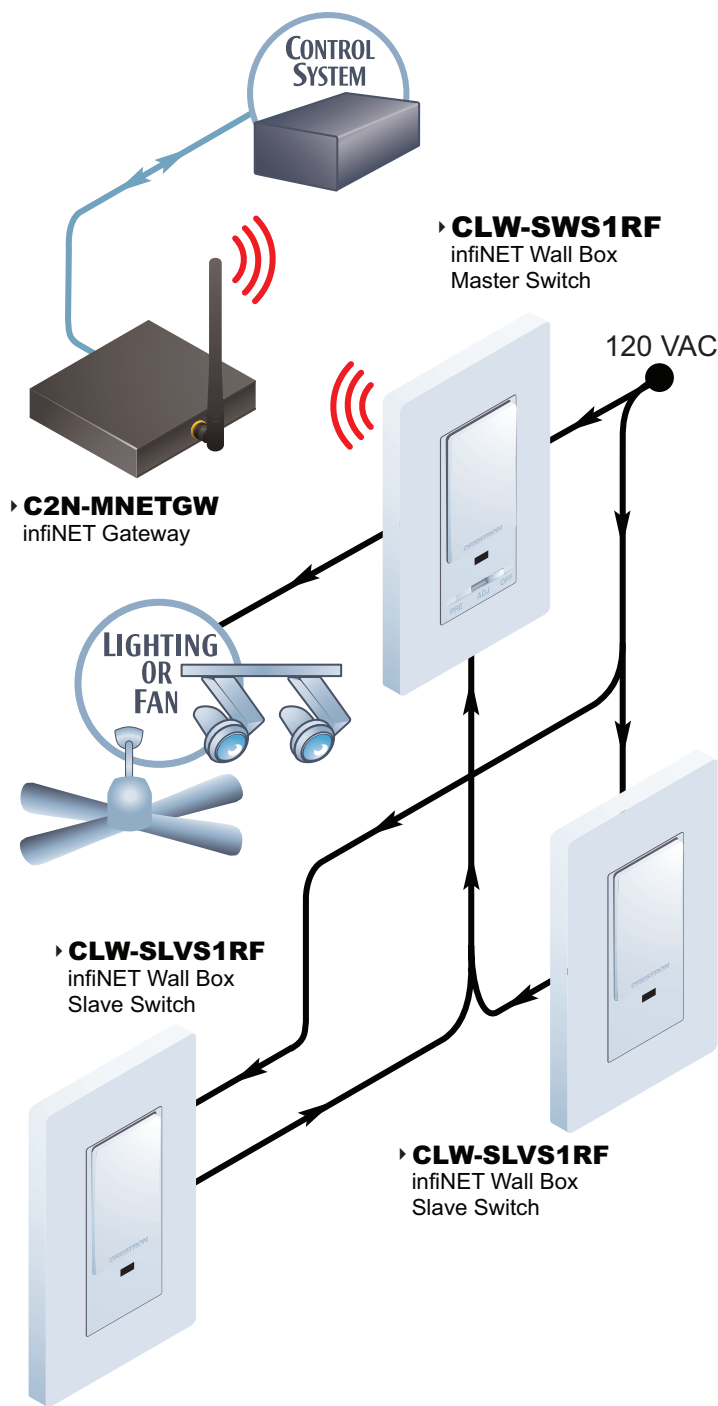

# Typical CLW-SWS1RF and CLW-SLVS1RF Connections

Color Key		
● Control	● Video	● Audio
● CAT5E	● Cresnet	● LAN
● RGB	● CresCAT	