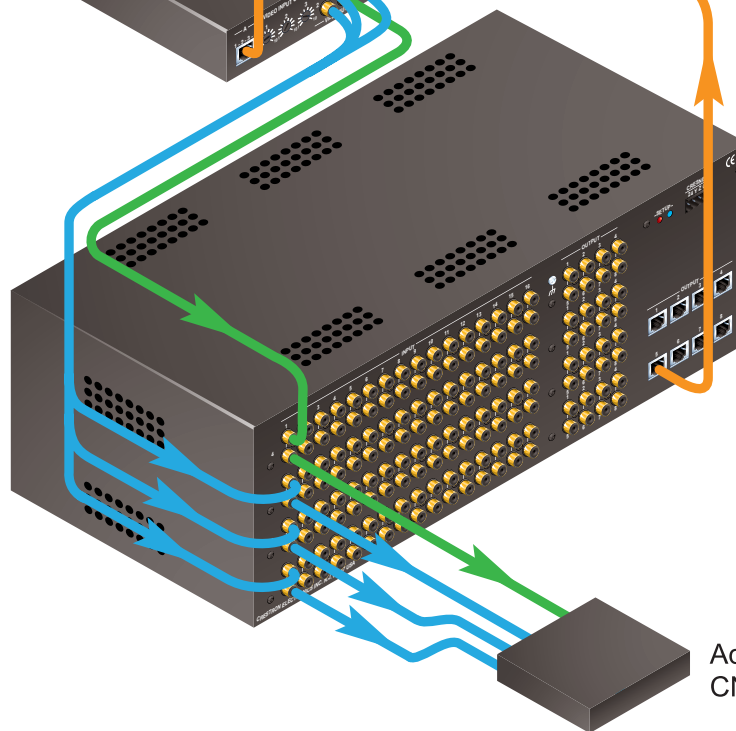

Typical CNX-PBVR4 Connections

► **CNXRMCLV**
Enhanced Room
Solution Box

► **CNX-PBVR4**
CAT5 Balanced
Video Receiver

► **CNX-PVID8x4**
Video Distribution Switch

Additional
CNX- PVID8X4(s)

Color Key

- | | | |
|-----------|-----------|---------|
| ● Control | ● Video | ● Audio |
| ● CAT5E | ● Cresnet | ● LAN |
| ● RGB | ● CresCAT | |