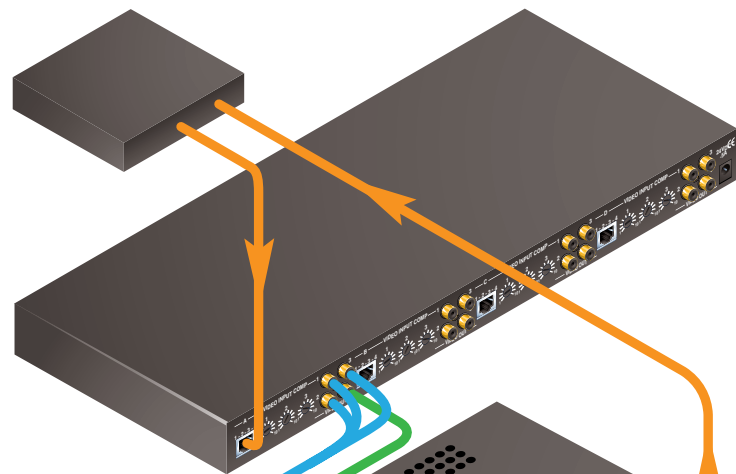

Typical CNX-PBVR4 Connections

► **CNXRMCLV**
Enhanced Room
Solution Box

► **CNX-PBVR4**
CAT5 Balanced
Video Receiver

► **CNX-PVID8x4**
Video Distribution Switch

Additional
CNX- PVID8X4(s)

Color Key

- | | | |
|-----------|-----------|---------|
| ● Control | ● Video | ● Audio |
| ● CAT5E | ● Cresnet | ● LAN |
| ● RGB | ● CresCAT | |