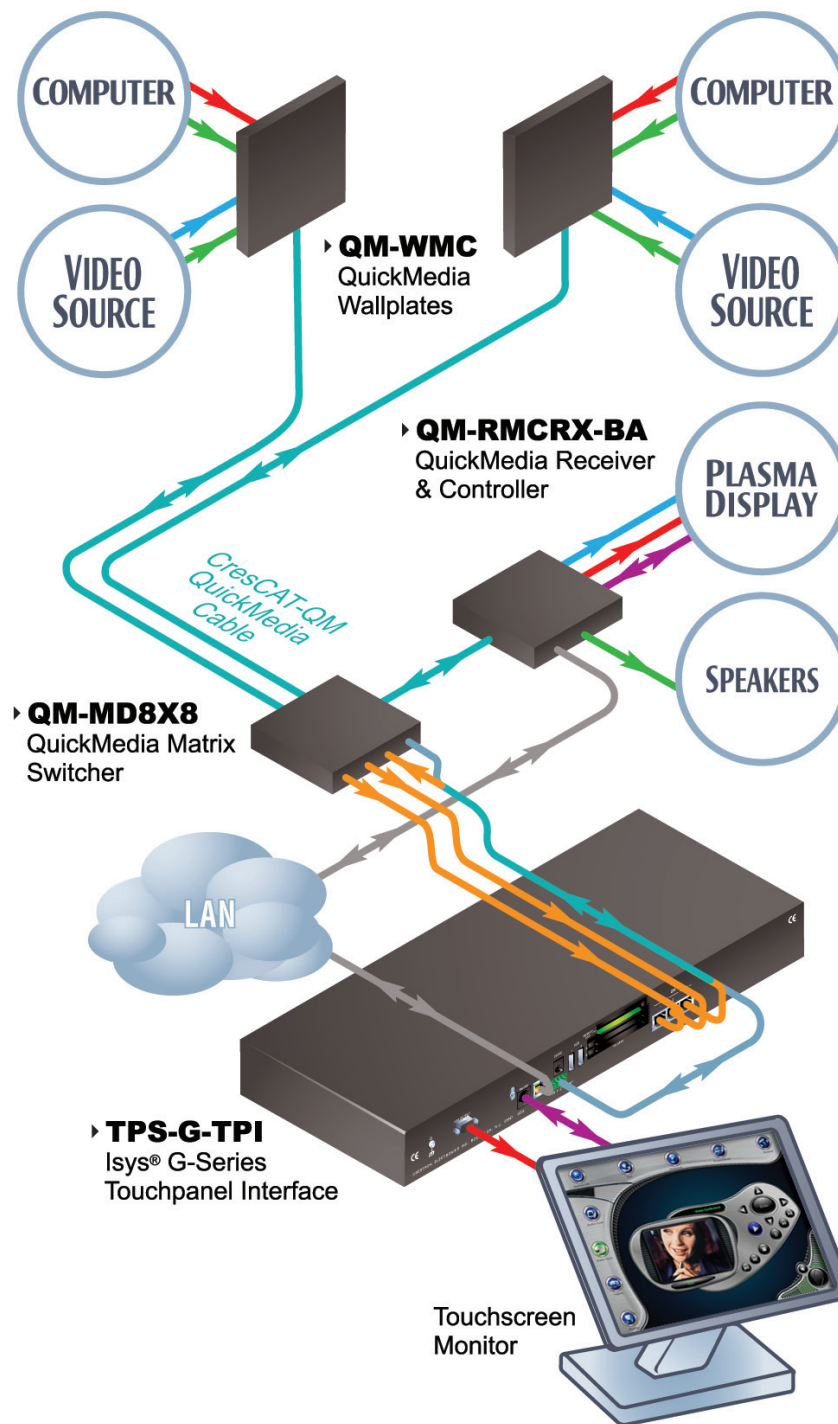

TPS-G-TPI in a QM System Application

Color Key		
● Control	● Video	● Audio
● CAT5E	● Cresnet	● LAN
● RGB	● CresCAT	