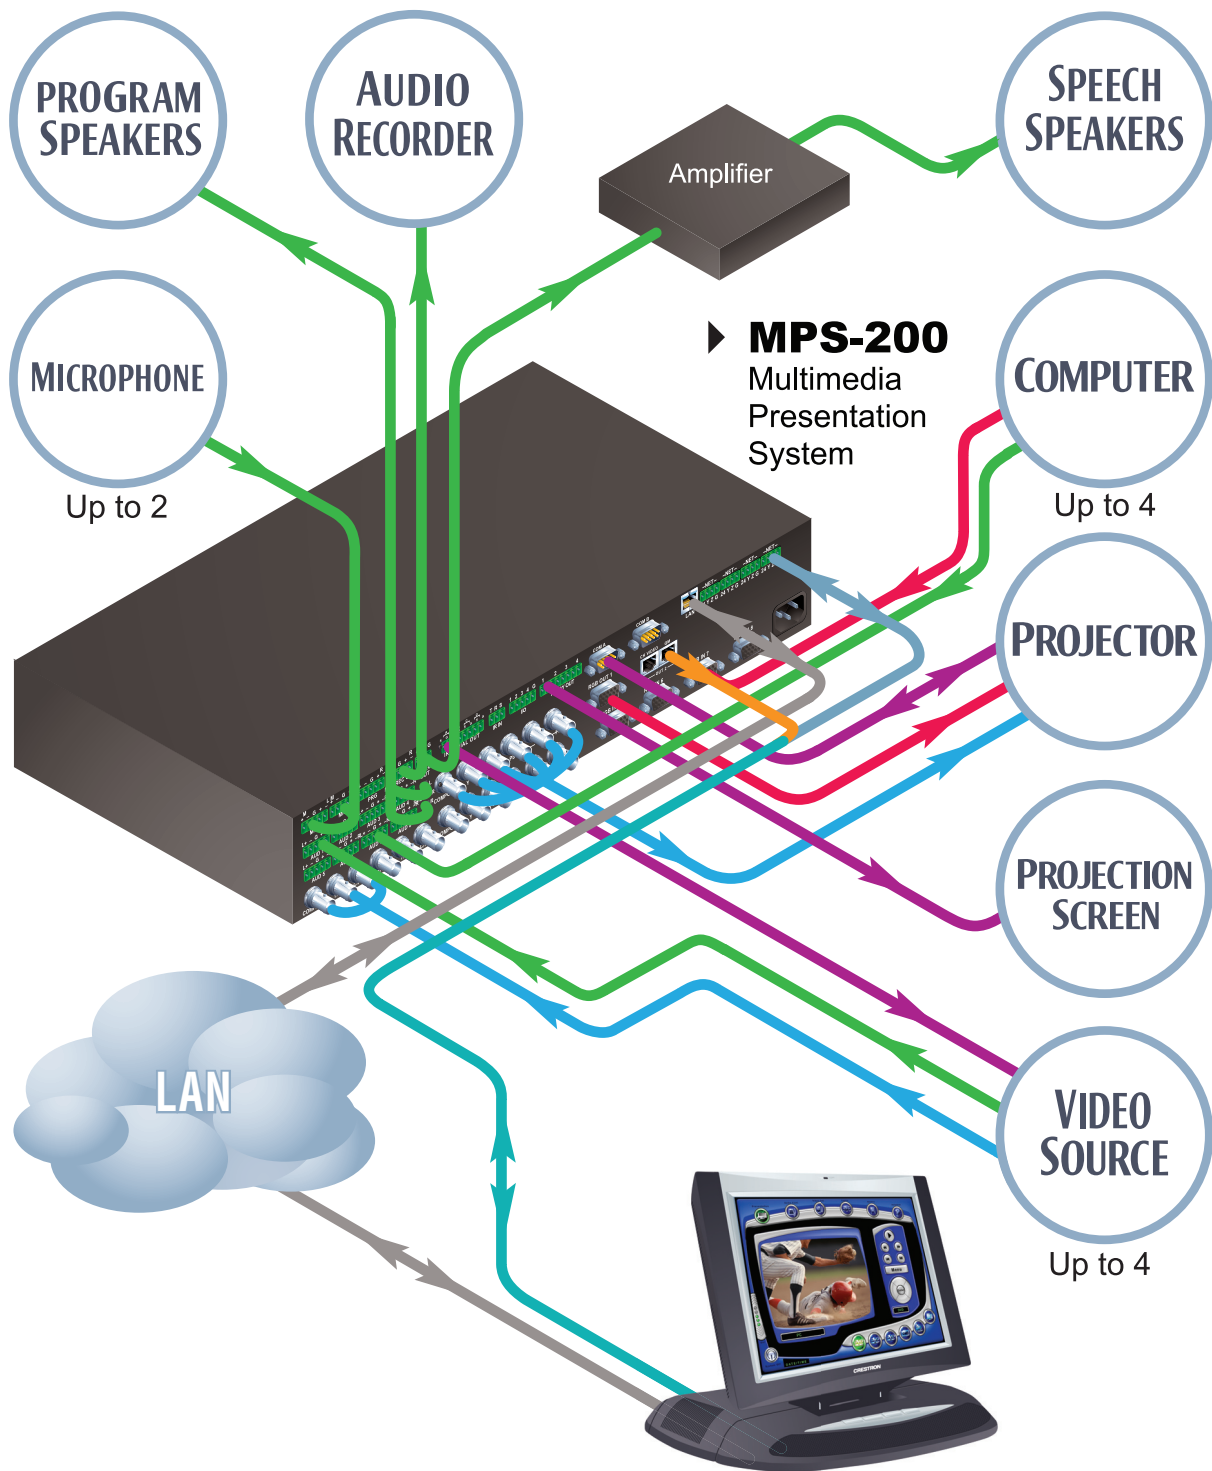

# Typical MPS-200 Application

Color Key		
<span style="color: purple;">●</span> Control	<span style="color: blue;">●</span> Video	<span style="color: green;">●</span> Audio
<span style="color: orange;">●</span> CAT5E	<span style="color: lightblue;">●</span> Cresnet	<span style="color: grey;">●</span> LAN
<span style="color: red;">●</span> RGB	<span style="color: cyan;">●</span> CresCAT	