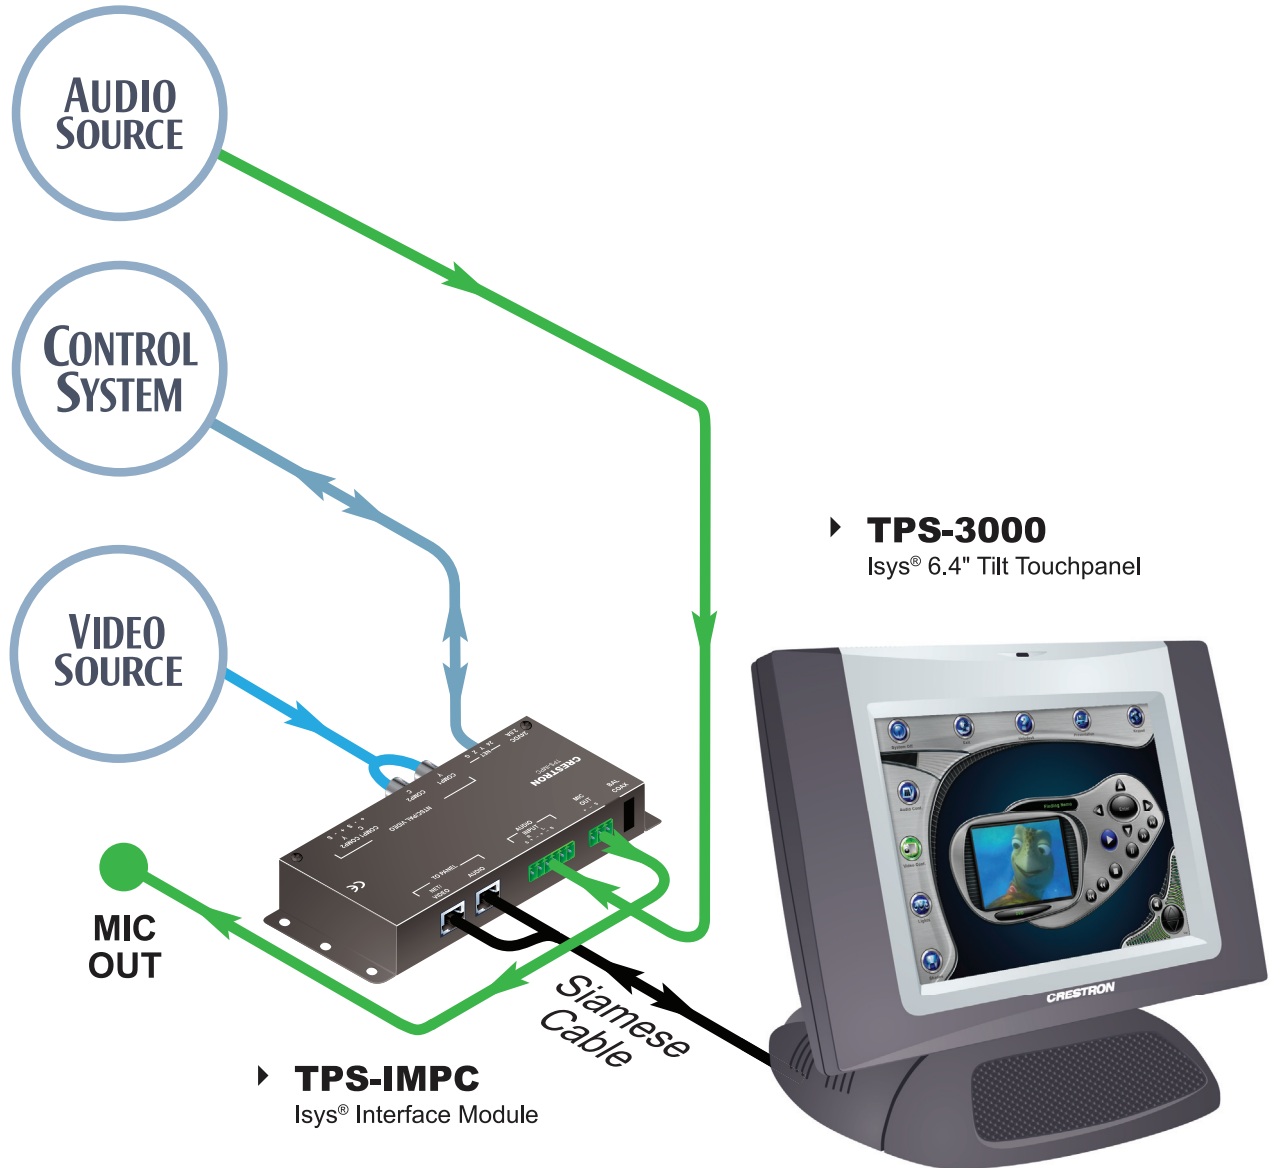

TPS-3000 using conventional AV sources

Color Key		
● Control	● Video	● Audio
● CAT5E	● Cresnet	● LAN
● RGB	● CresCAT	