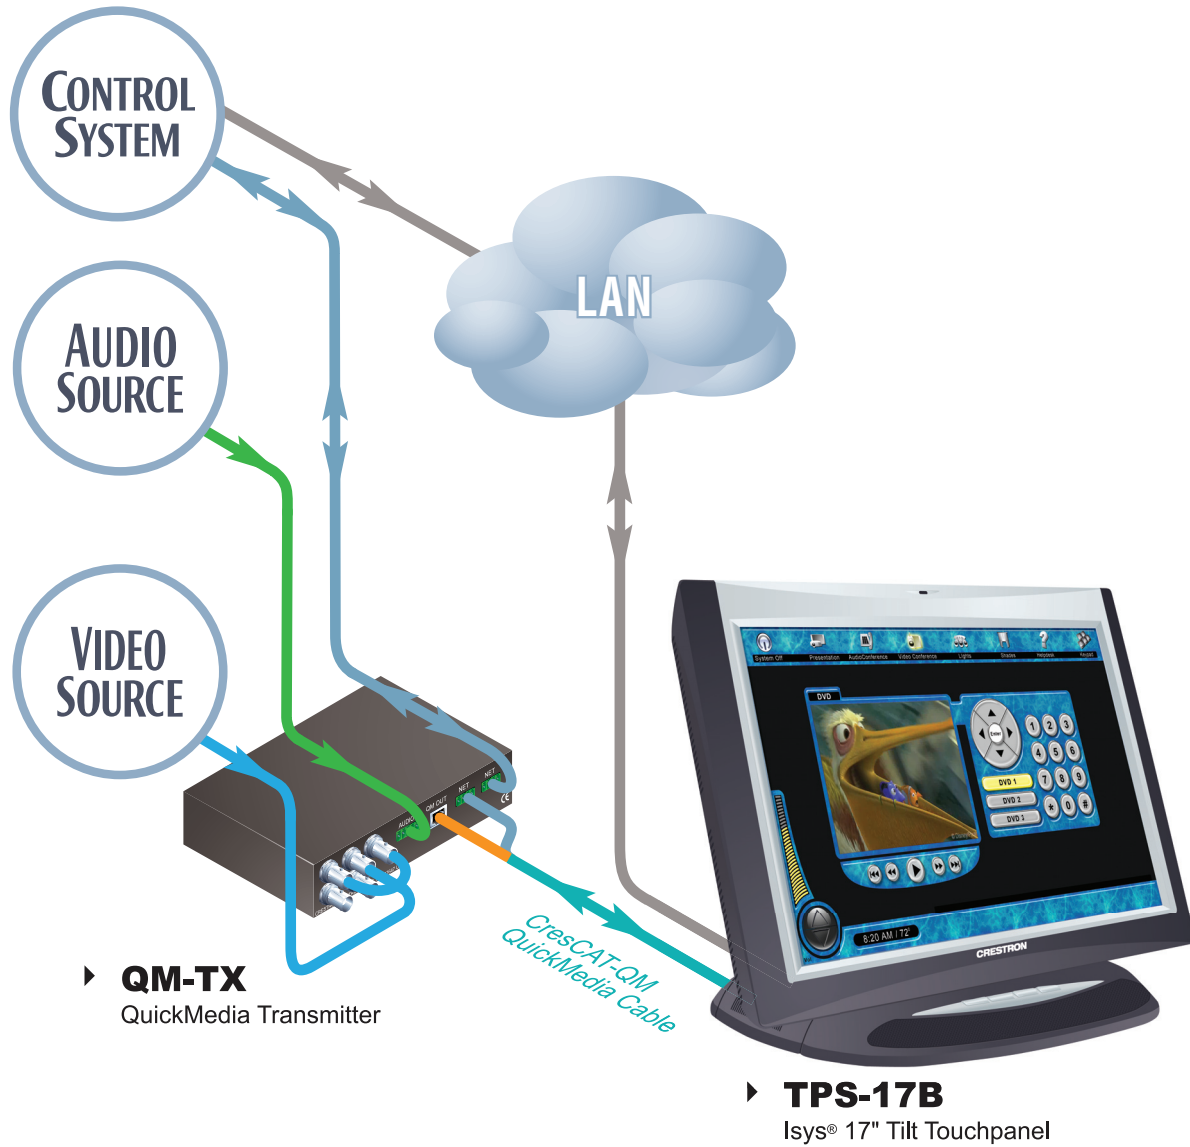

# TPS-17B using Quick Media

Color Key		
● Control	● Video	● Audio
● CAT5E	● Cresnet	● LAN
● RGB	● CresCAT	