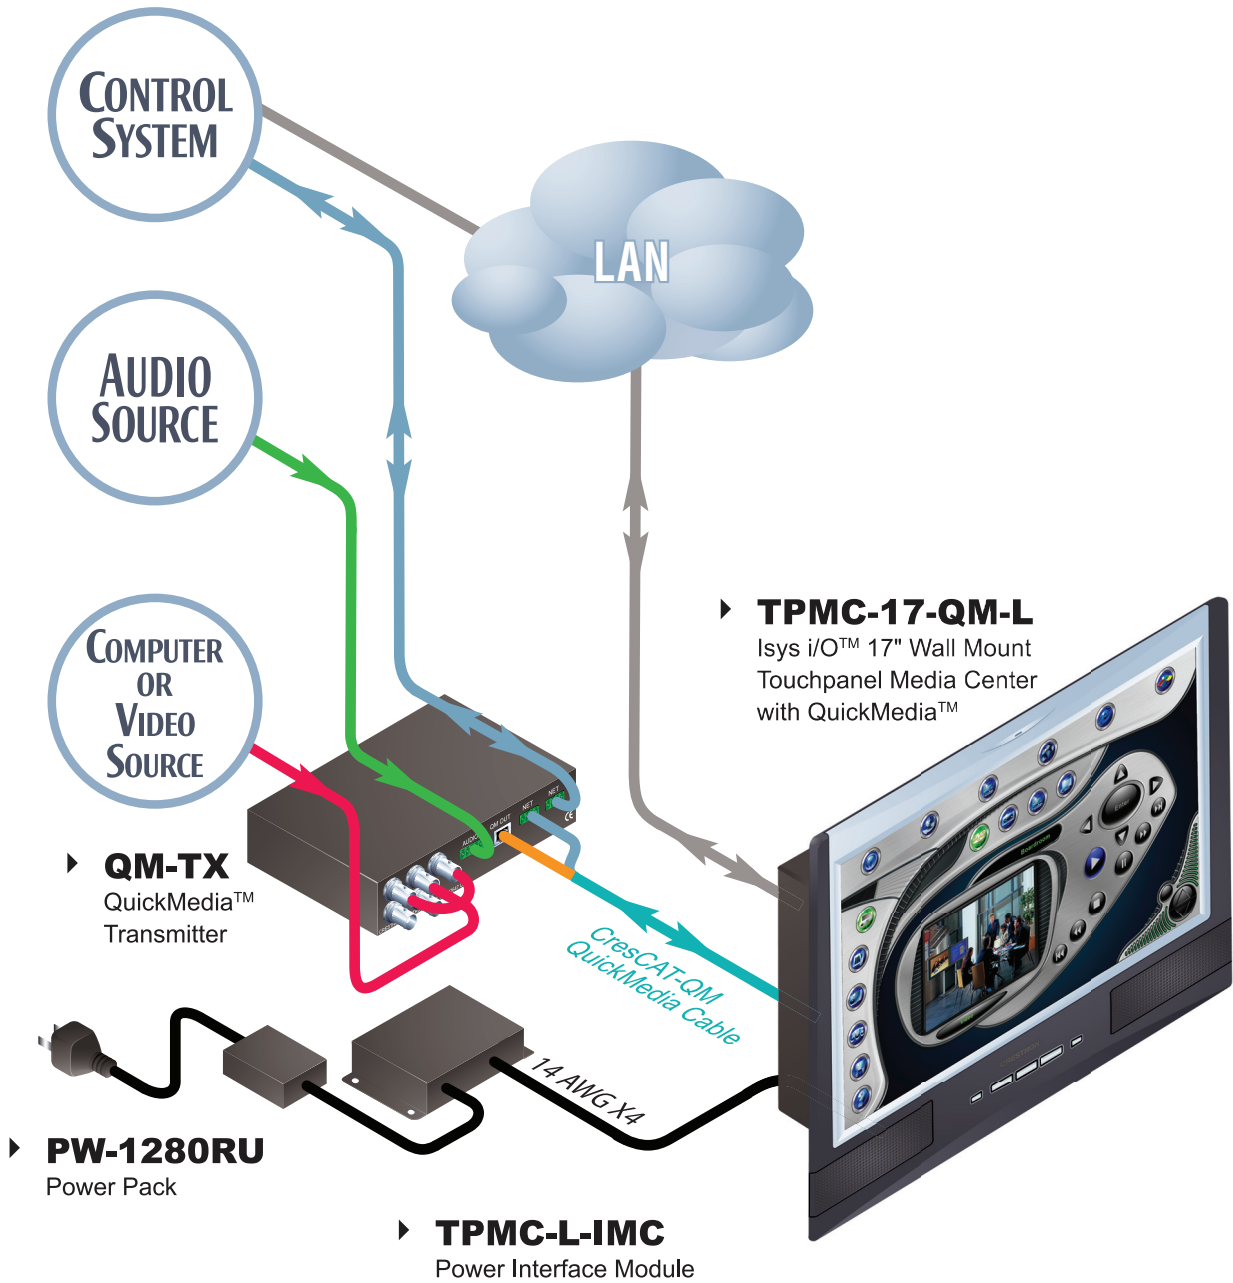

# TPMC-17-QM-L using a single QuickMedia Transmitter

Color Key		
● Control	● Video	● Audio
● CAT5E	● Cresnet	● LAN
● RGB	● CresCAT	