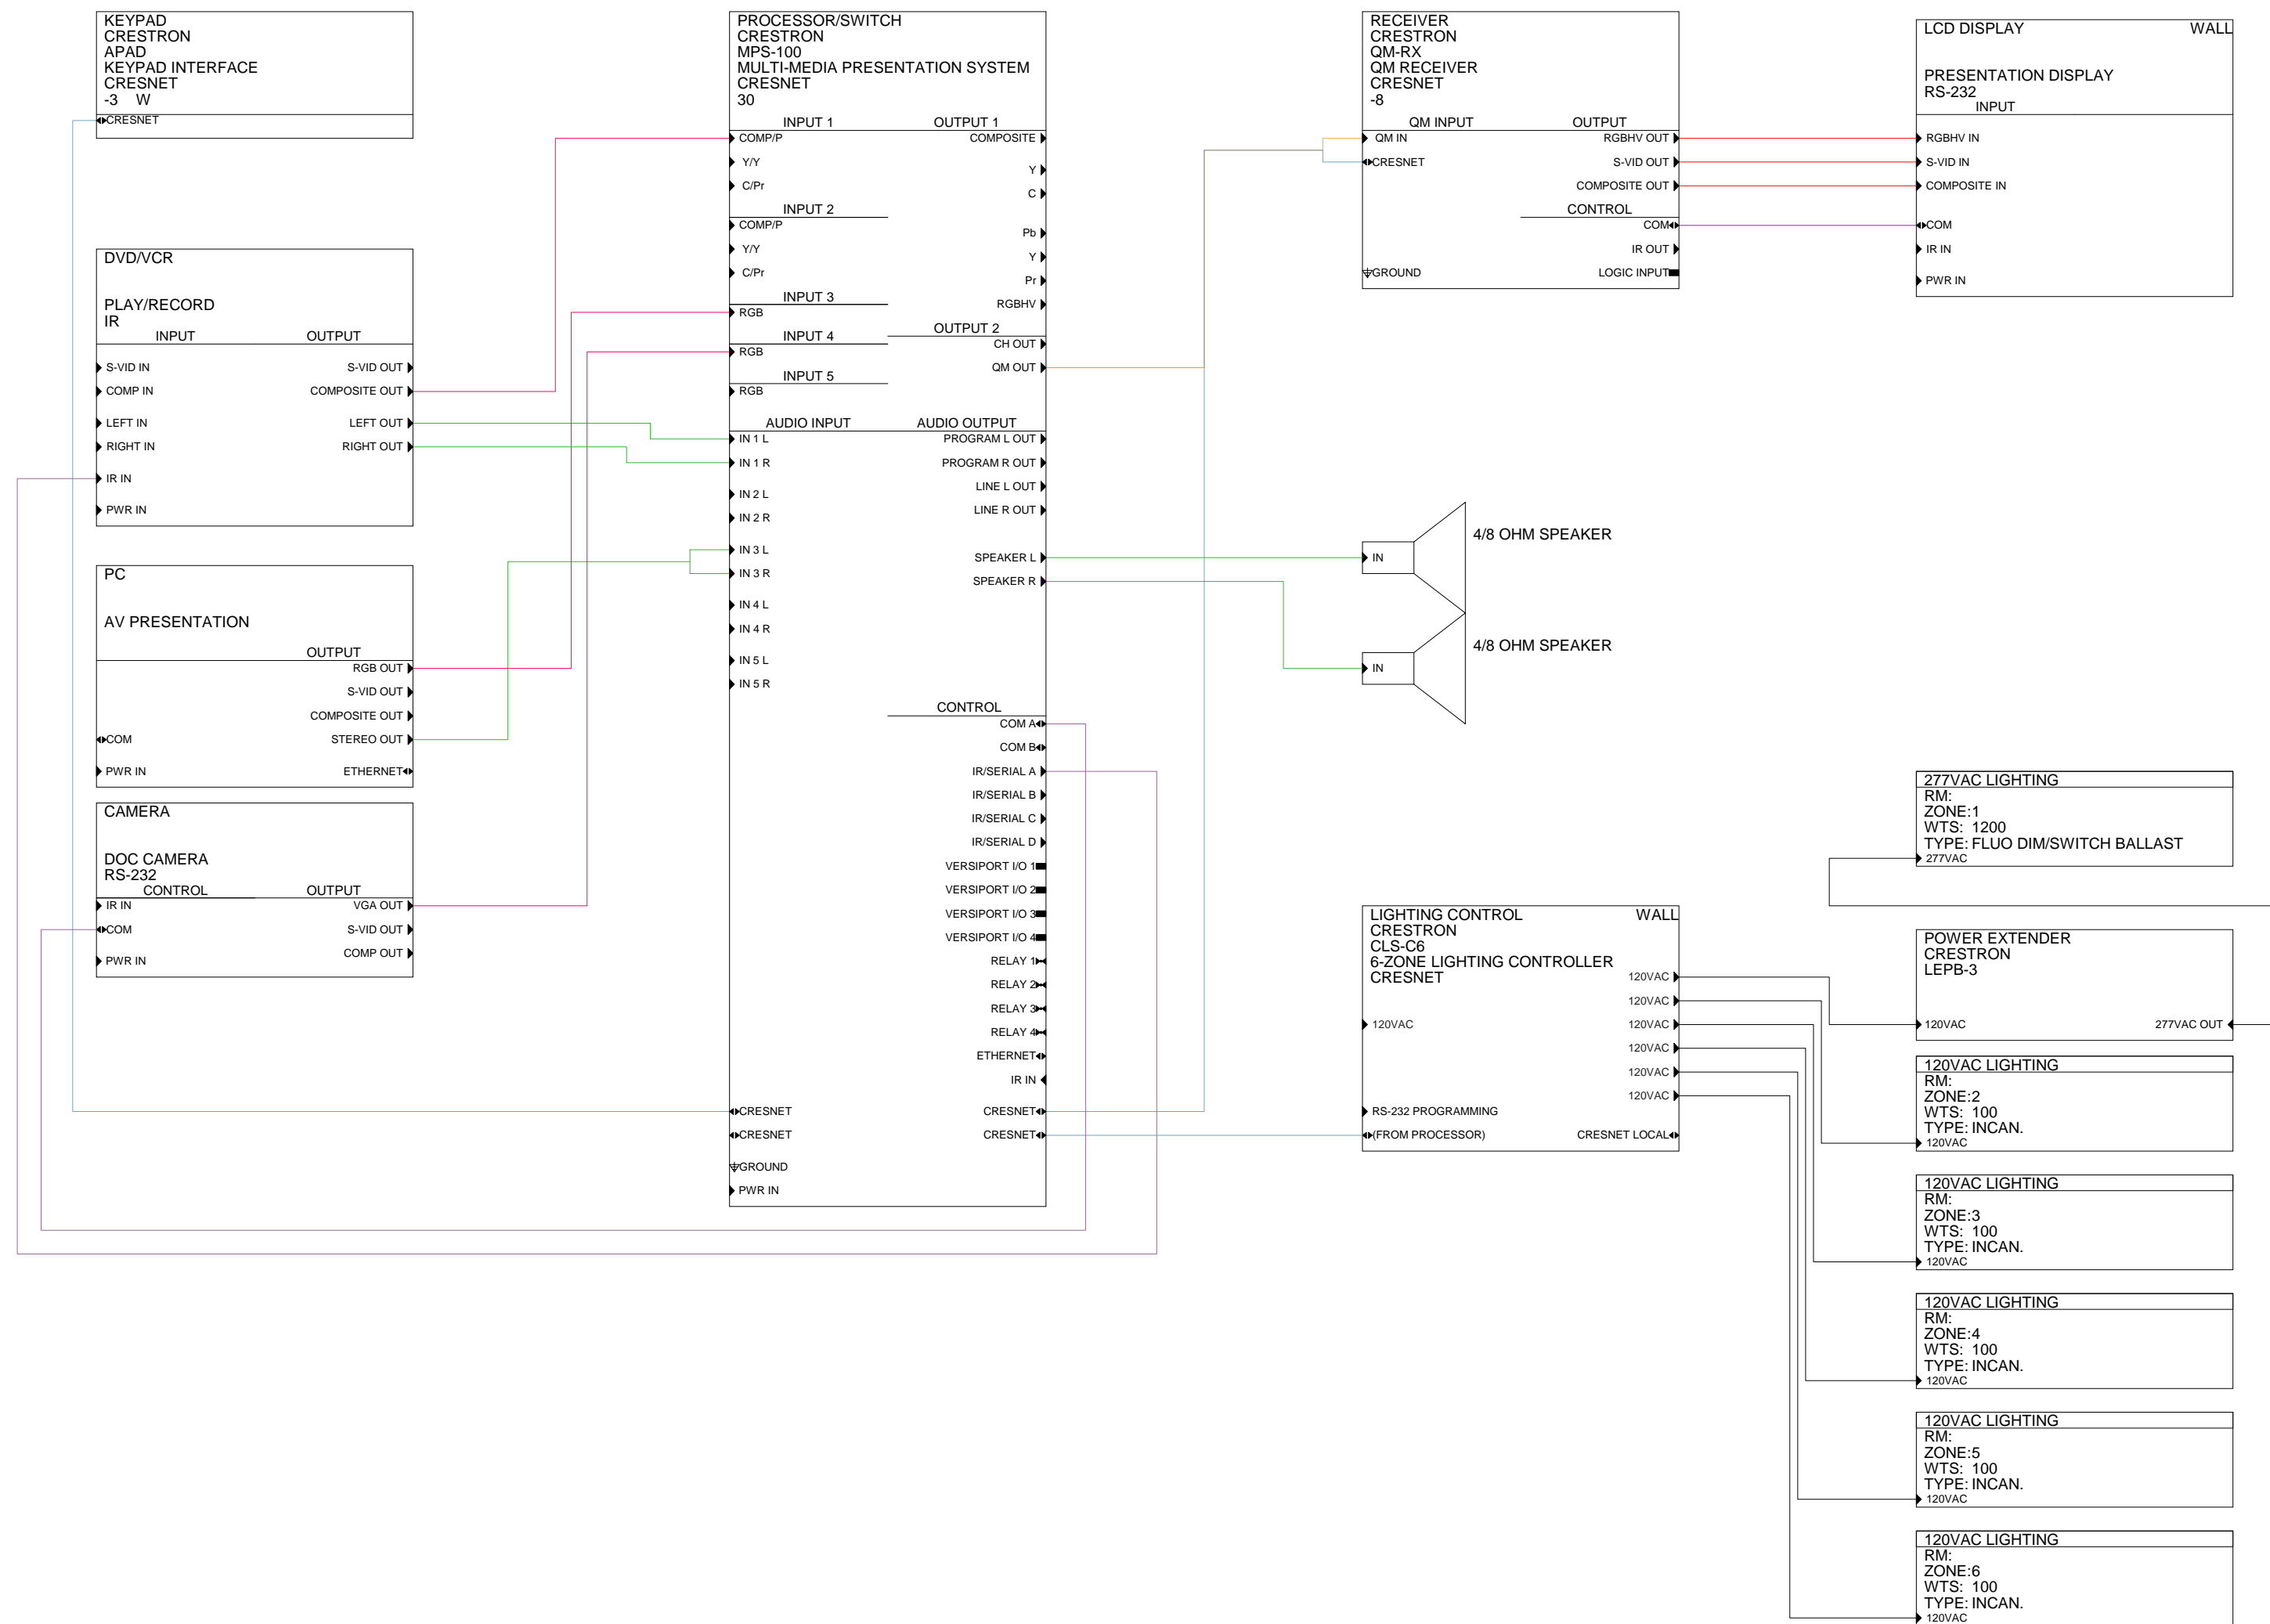

Project Title
**MPS-100
 APAD
 ILUX
 QM-RX**

CRESTRON EQUIPMENT LIST

- MPS-100
- QM-RX
- APAD
- BB-1000L
- CLS-C6
- LEPB-3
- CRESCAT-QM-P
- CRESNET-P

Revision	
Project ID	SYSTEM #2
Drawing Title	MPS-100 WITH APAD INTERFACE
Drawing No.	MPS-100