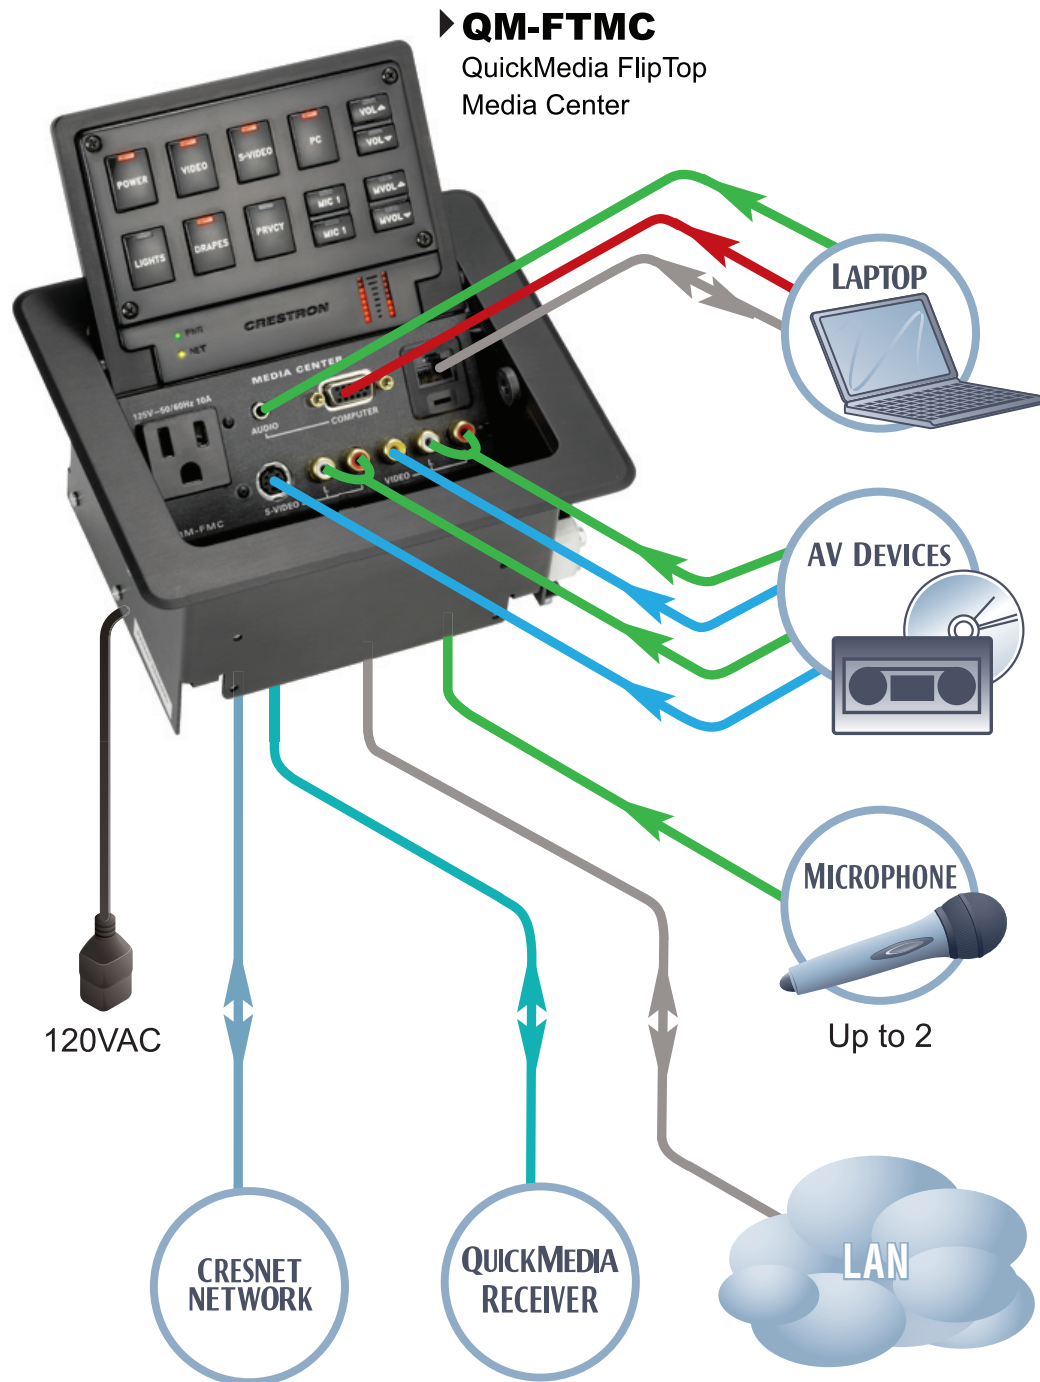

Typical QM-FTMC Application

Color Key		
● Control	● Video	● Audio
● CAT5E	● Cresnet	● LAN
● RGB	● CresCAT	