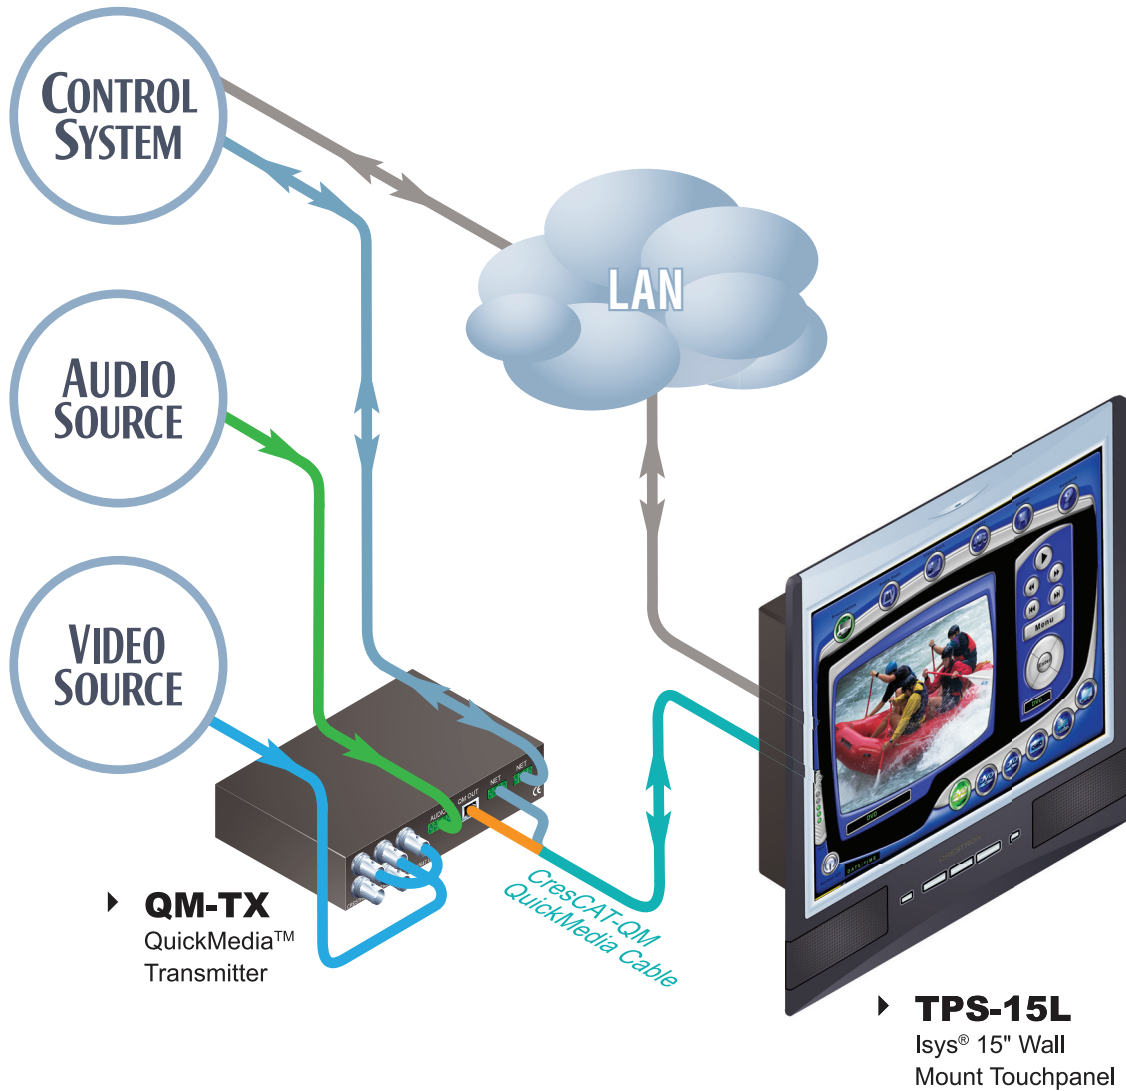

TPS-15L using QuickMedia

Color Key					
●	Control	●	Video	●	Audio
●	CAT5E	●	Cresnet	●	LAN
●	RGB	●	CresCAT		