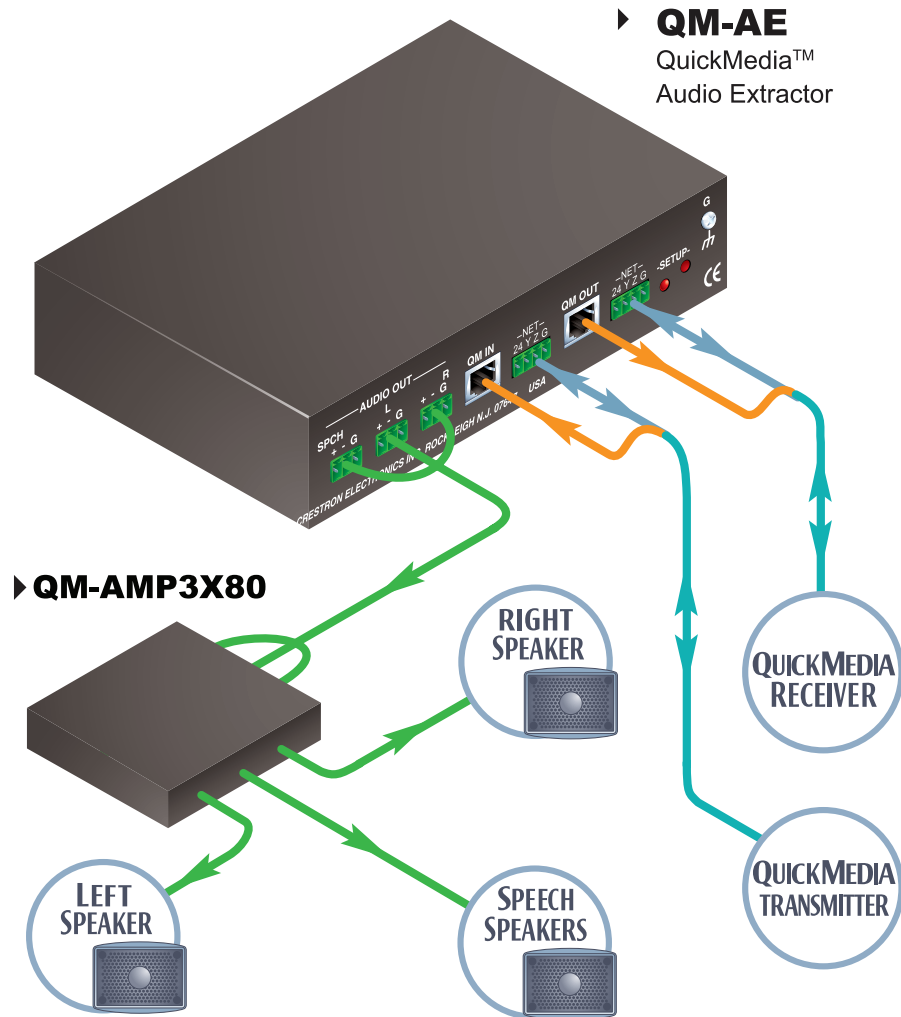

# Typical QM-AE Connections

Color Key		
● Control	● Video	● Audio
● CAT5E	● Cresnet	● LAN
● RGB	● CresCAT	