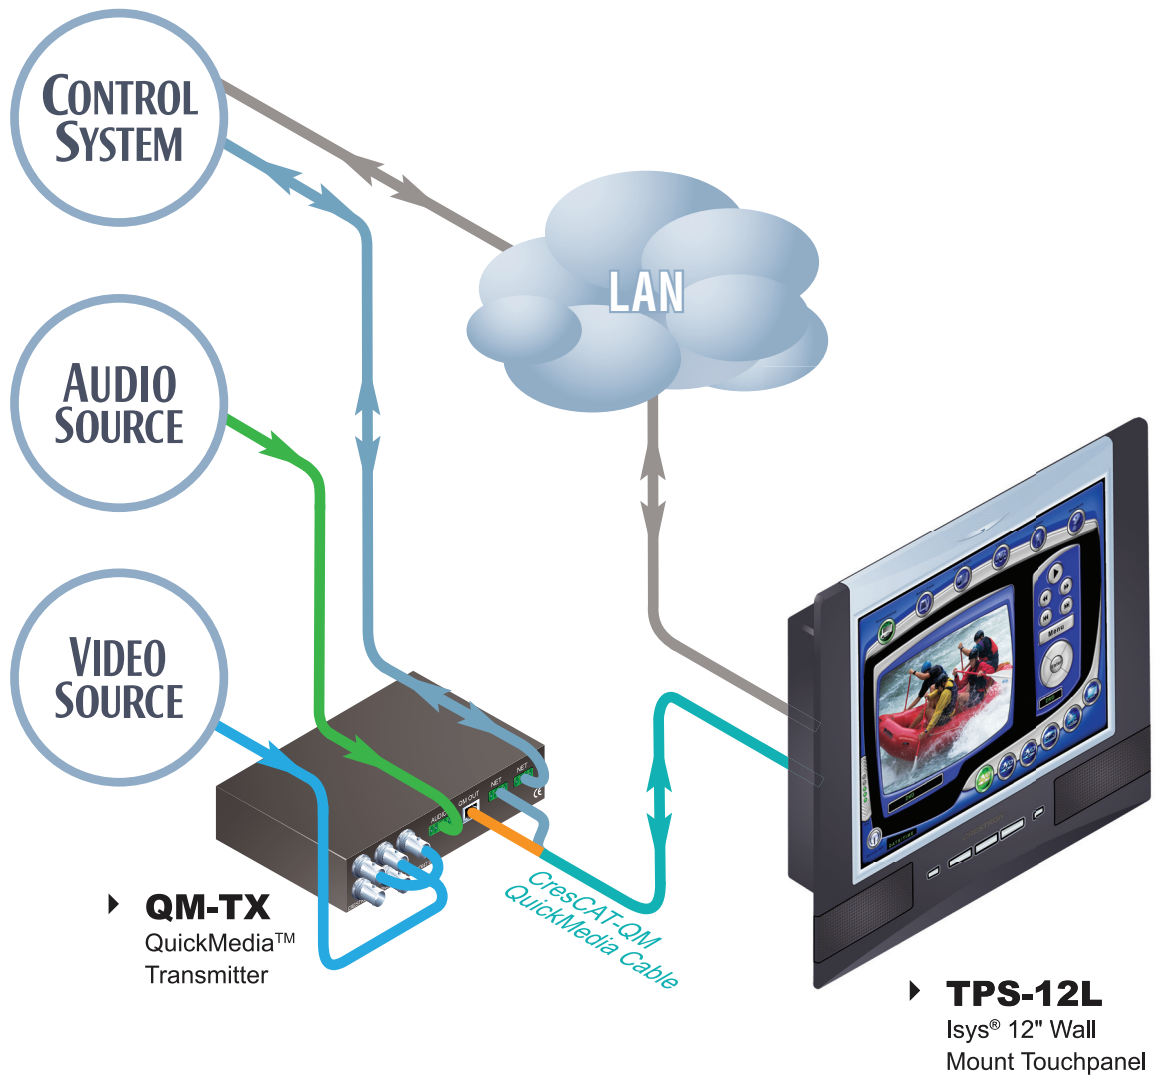

TPS-12L using QuickMedia

Color Key		
● Control	● Video	● Audio
● CAT5E	● Cresnet	● LAN
● RGB	● CresCAT	