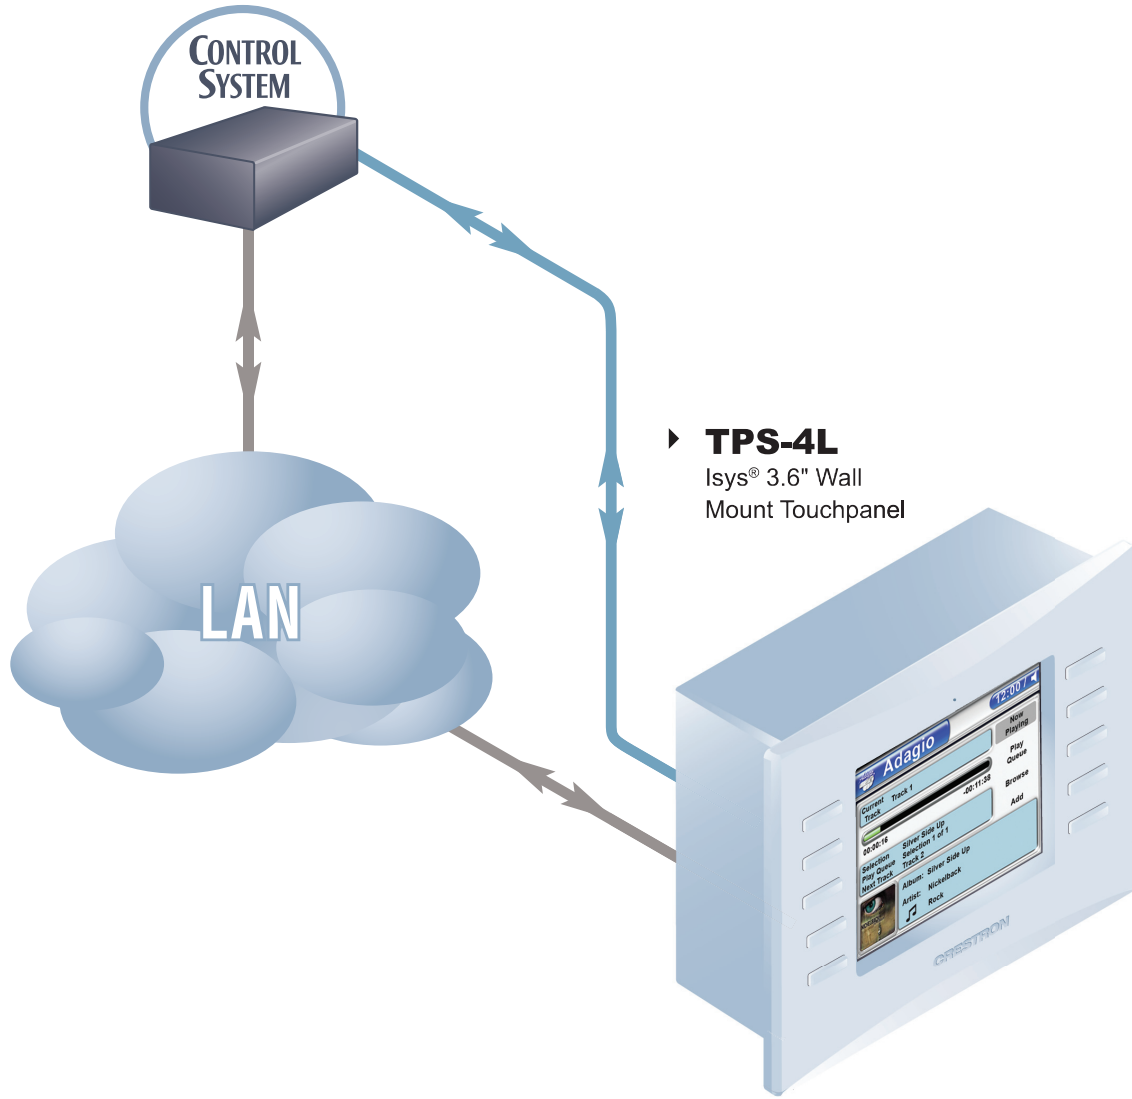

TPS-4L in a Typical Application

Color Key		
● Control	● Video	● Audio
● CAT5E	● Cresnet	● LAN
● RGB	● CresCAT	