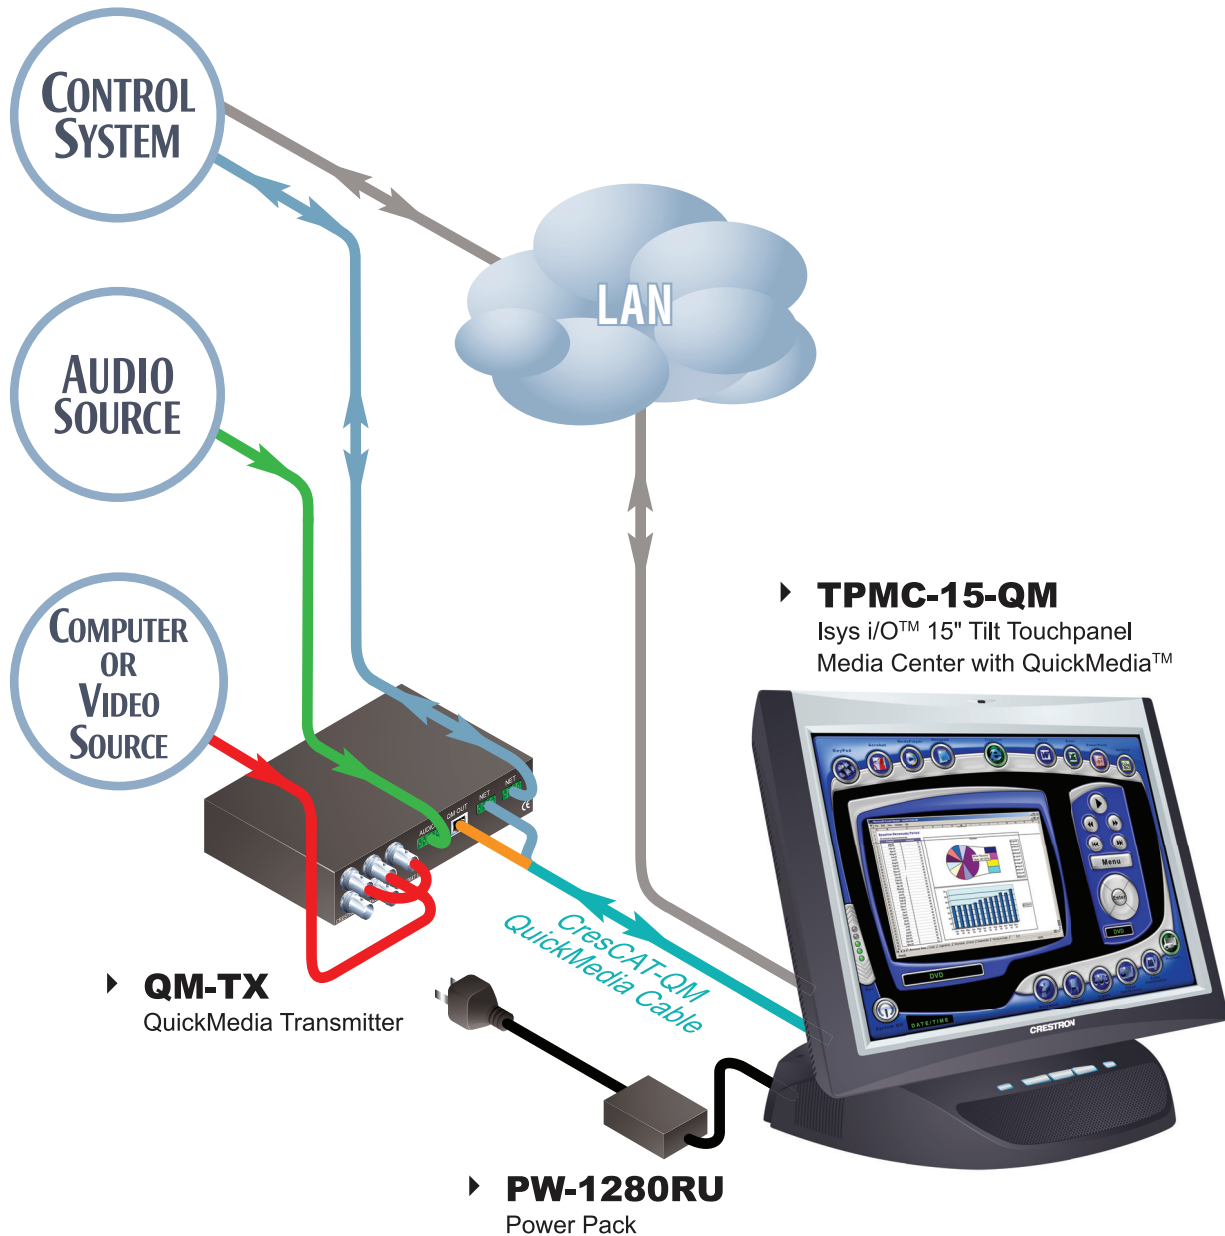

TPMC-15-QM using a single QuickMedia Transmitter

Color Key		
● Control	● Video	● Audio
● CAT5E	● Cresnet	● LAN
● RGB	● CresCAT	