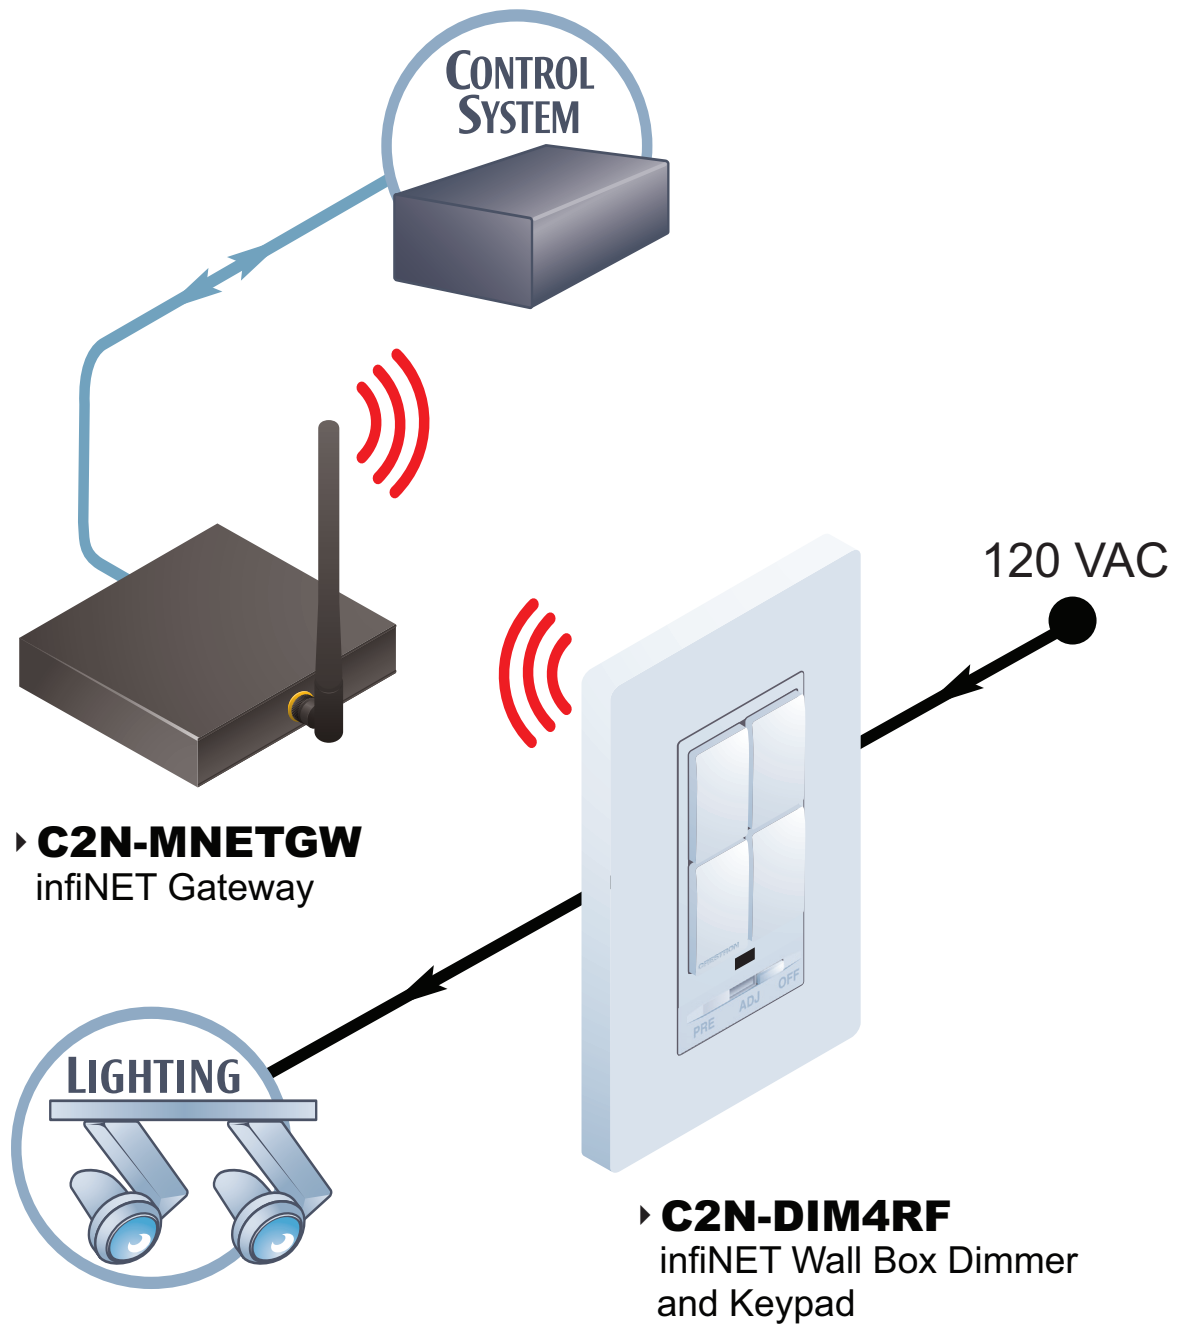

Typical CLW-DIM4RF Connections

Color Key		
Control	Video	Audio
CAT5E	Cresnet	LAN
RGB	CresCAT	