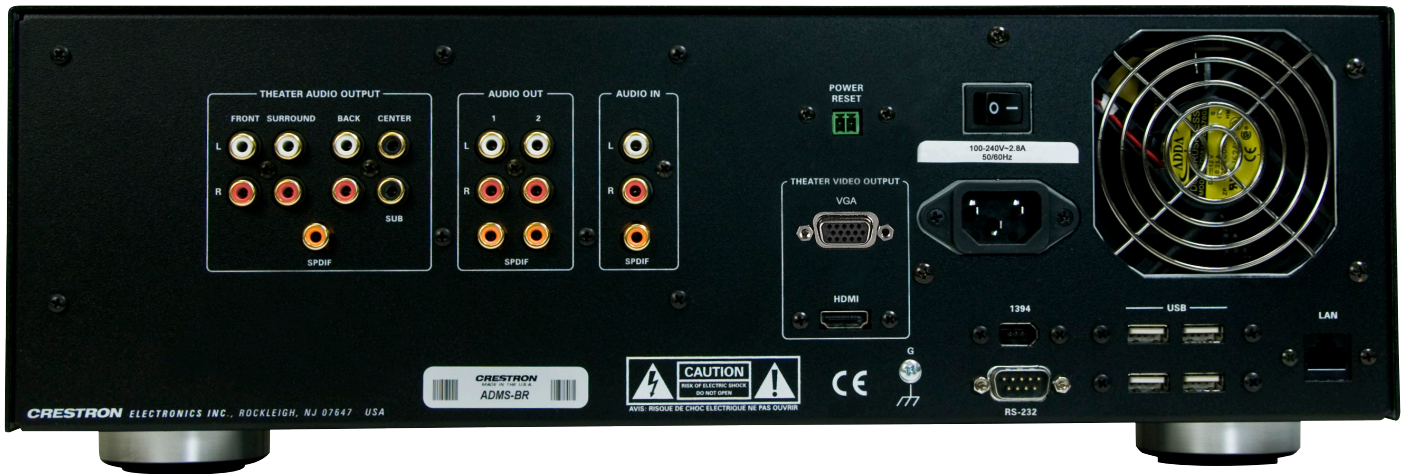

ADMS Intermedia Delivery System™

ADMS and ADMS-BR – Rear View

- **Hulu® & Internet TV** — With so much programming now available on the Internet, you may never watch conventional television again. The ADMS delivers an intuitive and inviting way to enjoy Internet TV without ever needing to log onto a computer or open a Web browser. Crestron continues to expand the ADMS's offering of Internet TV services featuring top providers like Hulu and Hulu Plus^{®1}, Metacafe, Comedy Central, ESPN, NFL®, NBA®, CNN, and ABC News.
- **High-Definition Movies & Video** — With support for the most popular video file formats, the ADMS allows seamless integration of an entire movie collection into your personal media library. Browsing through your movies is fun and easy, viewing high-res cover art, movie synopses and cast information for each title, with the ability to search by title, actor, director, genre, and other criteria. Once you've made your selection, the ADMS responds immediately with none of the waiting typical of a common disc player, and all your movies in one place.
- **YouTube® & More** — Instead of huddling around the computer, let the whole family relax and enjoy entertaining and informative online videos right on your HD display through YouTube, Vimeo, and other sites.
- **Web Browser** — In addition to all its native movie and TV resources, the ADMS also features an integrated Web browser providing access to all kinds of other streaming and downloadable content through your HDTV. Optimized for your HD display, the ADMS browser includes Adobe® Flash® and Microsoft® Silverlight® plug-ins to ensure compatibility with virtually any Web site or streaming content.

Music Access to the Max

The ADMS isn't just for home theater — it is also an audiophile grade music server for your whole house. Imagine having your entire music collection hosted on one intelligent device, with the ability to play any track, album, or playlist in seconds using the onscreen display or touch screens throughout the home³. The ADMS supports a wide range of lossless and compressed audio file formats including Windows Media®, iTunes Plus®, MP3 and FLAC, with enhanced support for cover art and metadata. Its three independent audio outputs afford seamless integration with the [Sonnex™ Multiroom Audio System](#)^{3,4}, allowing listeners in different rooms to each enjoy their own playlists and podcasts.

A Photo Album for the New Age

What better place to view your family photos and home movies than on your high-definition video screen? ADMS provides an ideal asset for storing and displaying all your personal media files, offering the ability to organize your photos and videos into album folders, edit metadata for each file, and display them individually or as a stylized slideshow. The ADMS is compatible with a complete range of standard and high-definition file formats from digital cameras, camcorders, and mobile phones.

The Whole Internet on your HDTV