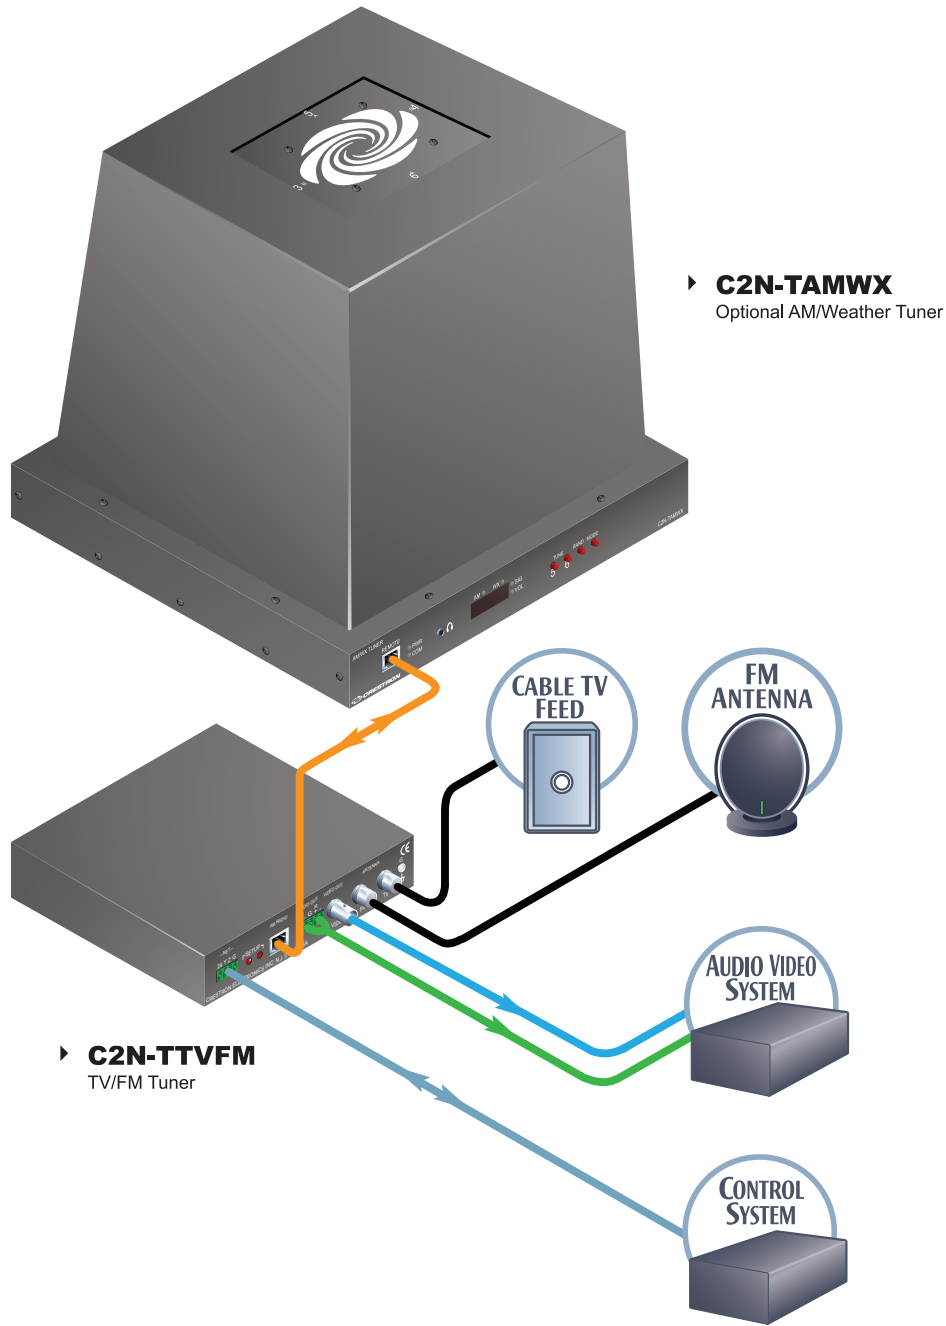

Typical C2N-TTVFM Connections

Color Key		
● Control	● Video	● Audio
● CAT5E	● Cresnet	● LAN
● RGB	● CresCAT	