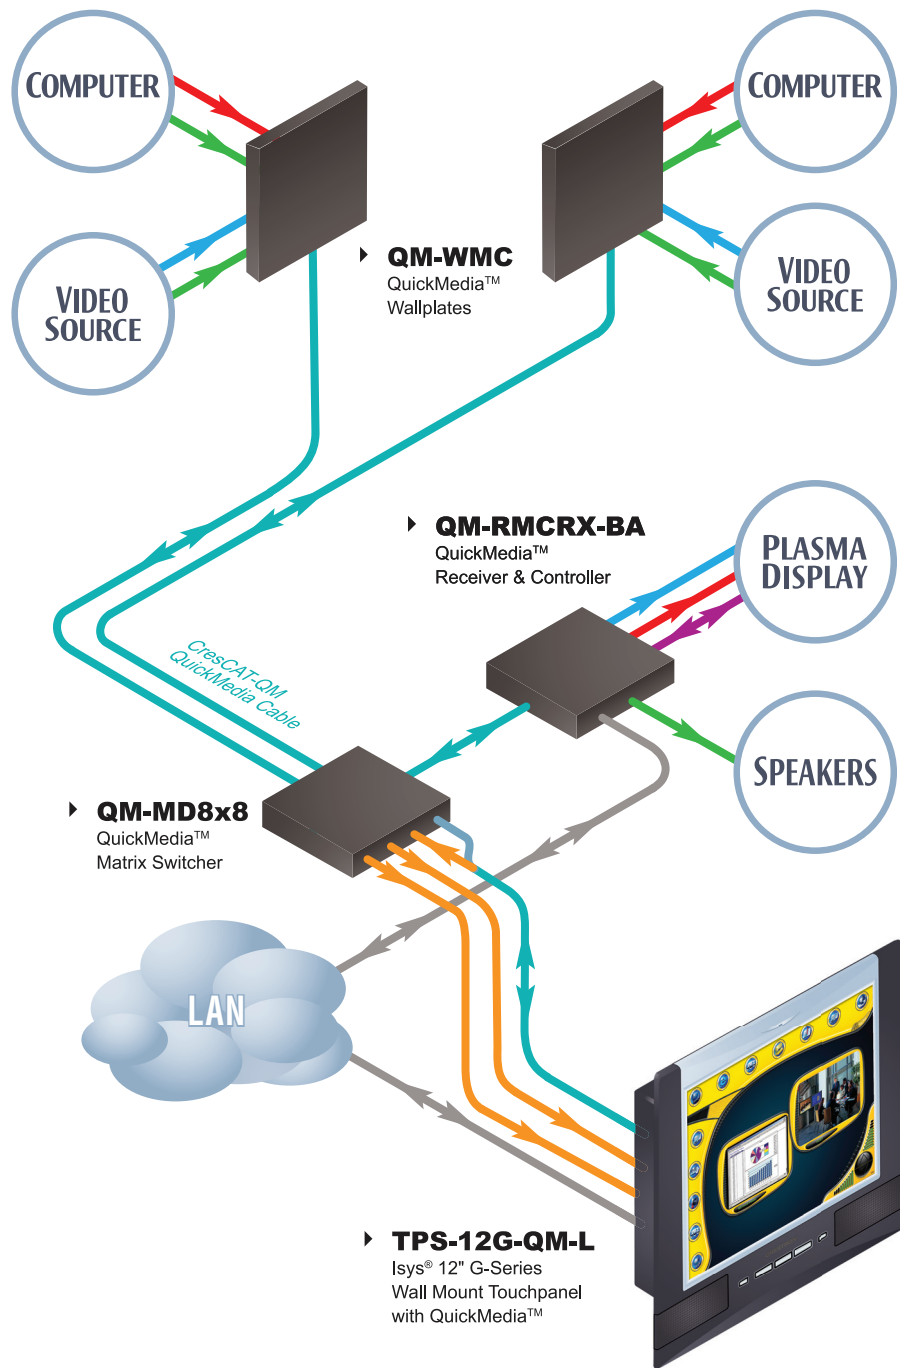

TPS-12G-QM-L in a QuickMedia System

Color Key		
● Control	● Video	● Audio
● CAT5E	● Cresnet	● LAN
● RGB	● CresCAT	