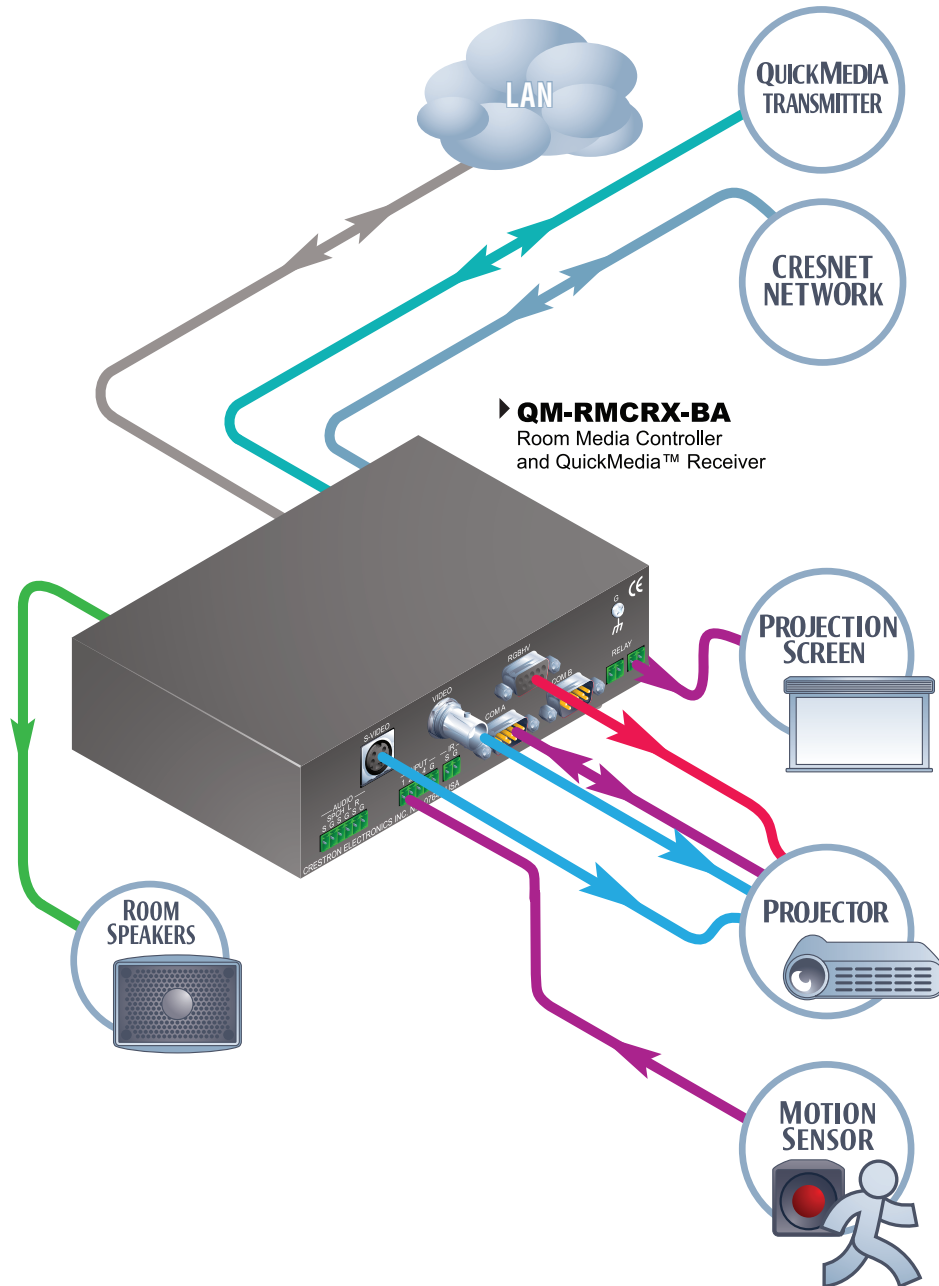

# Typical QM-RMCRX-BA Application

Color Key		
● Control	● Video	● Audio
● CAT5E	● Cresnet	● LAN
● RGB	● CresCAT	