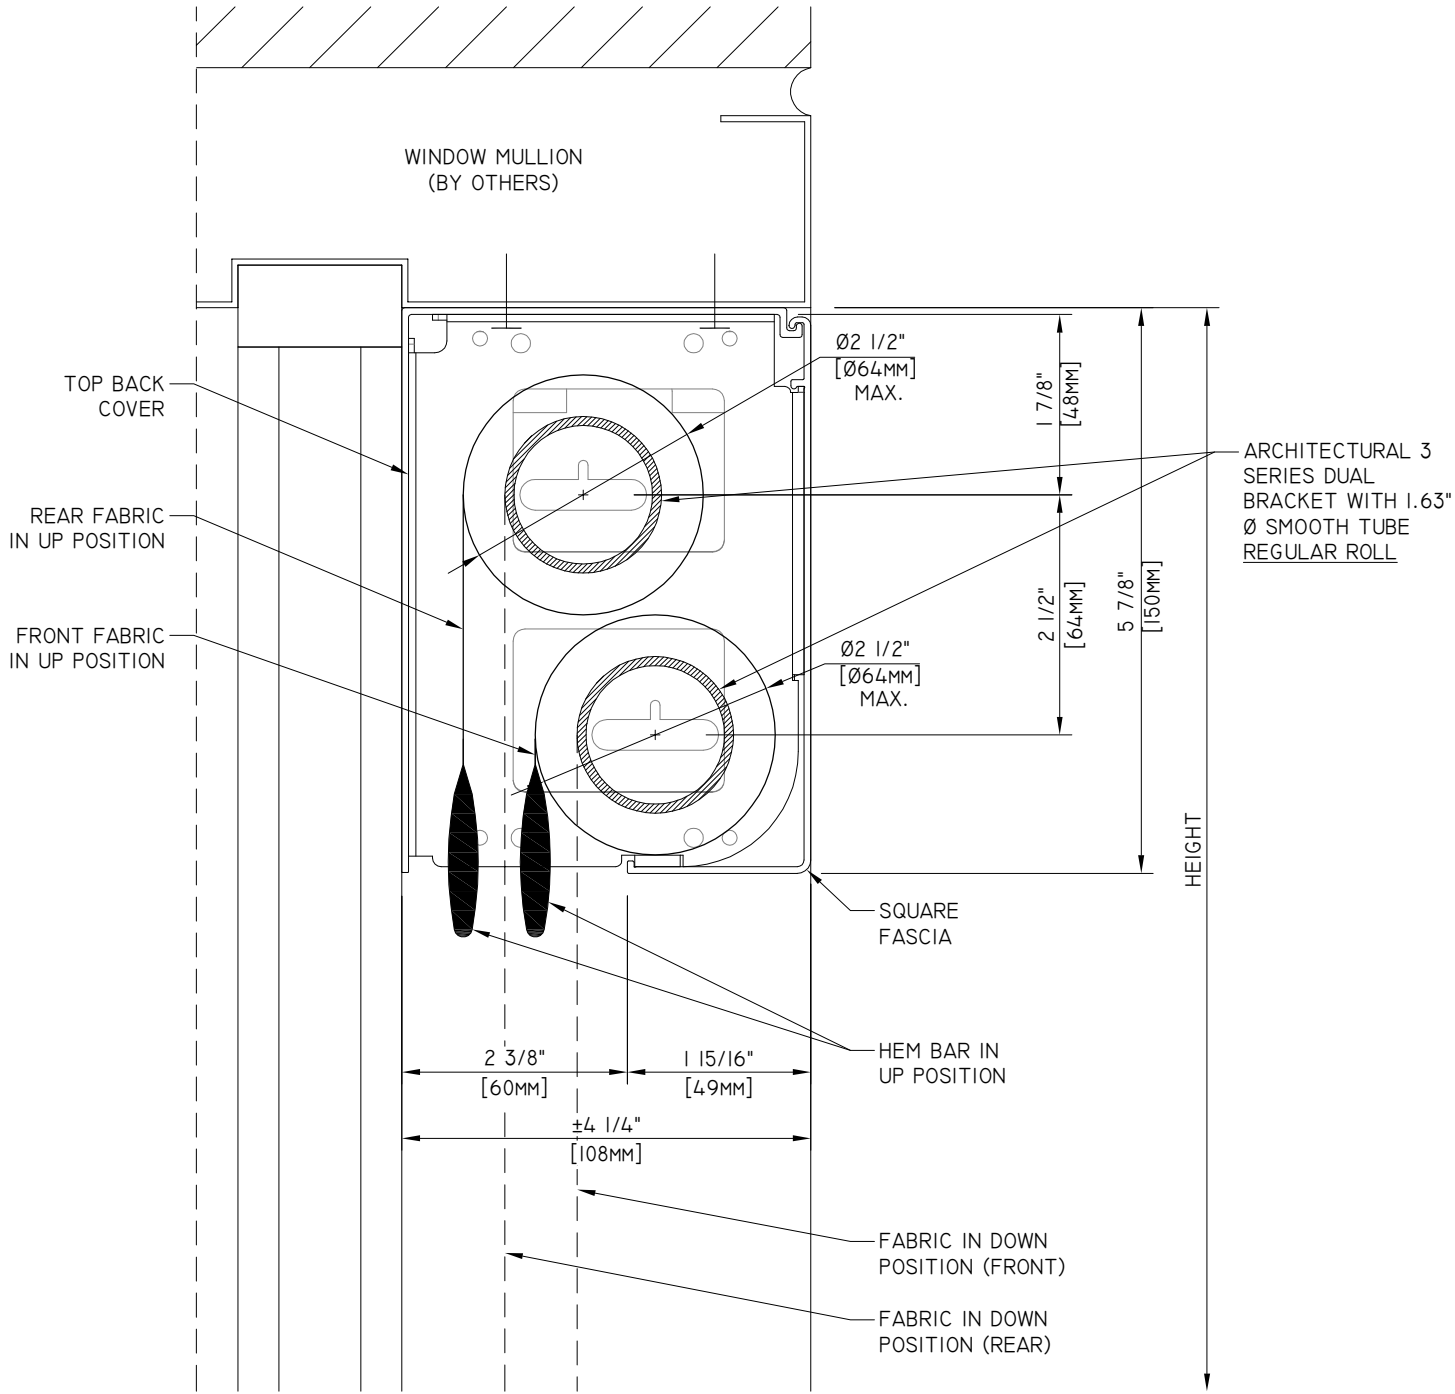

ARCHITECTURAL 3 SERIES DUAL SHADE
 WITH TOP BACK COVER & SQUARE FASCIA
 INSIDE FRAME INSTALLATION

15 VOLVO DRIVE
 ROCKLEIGH NJ 07647
 TEL: 888-273-7876
 WWW.CRESTRON.COM

DWG. #	M3D3-001
SCALE:	6" = 1'-0"
DATE:	02.27.15
REV.:	